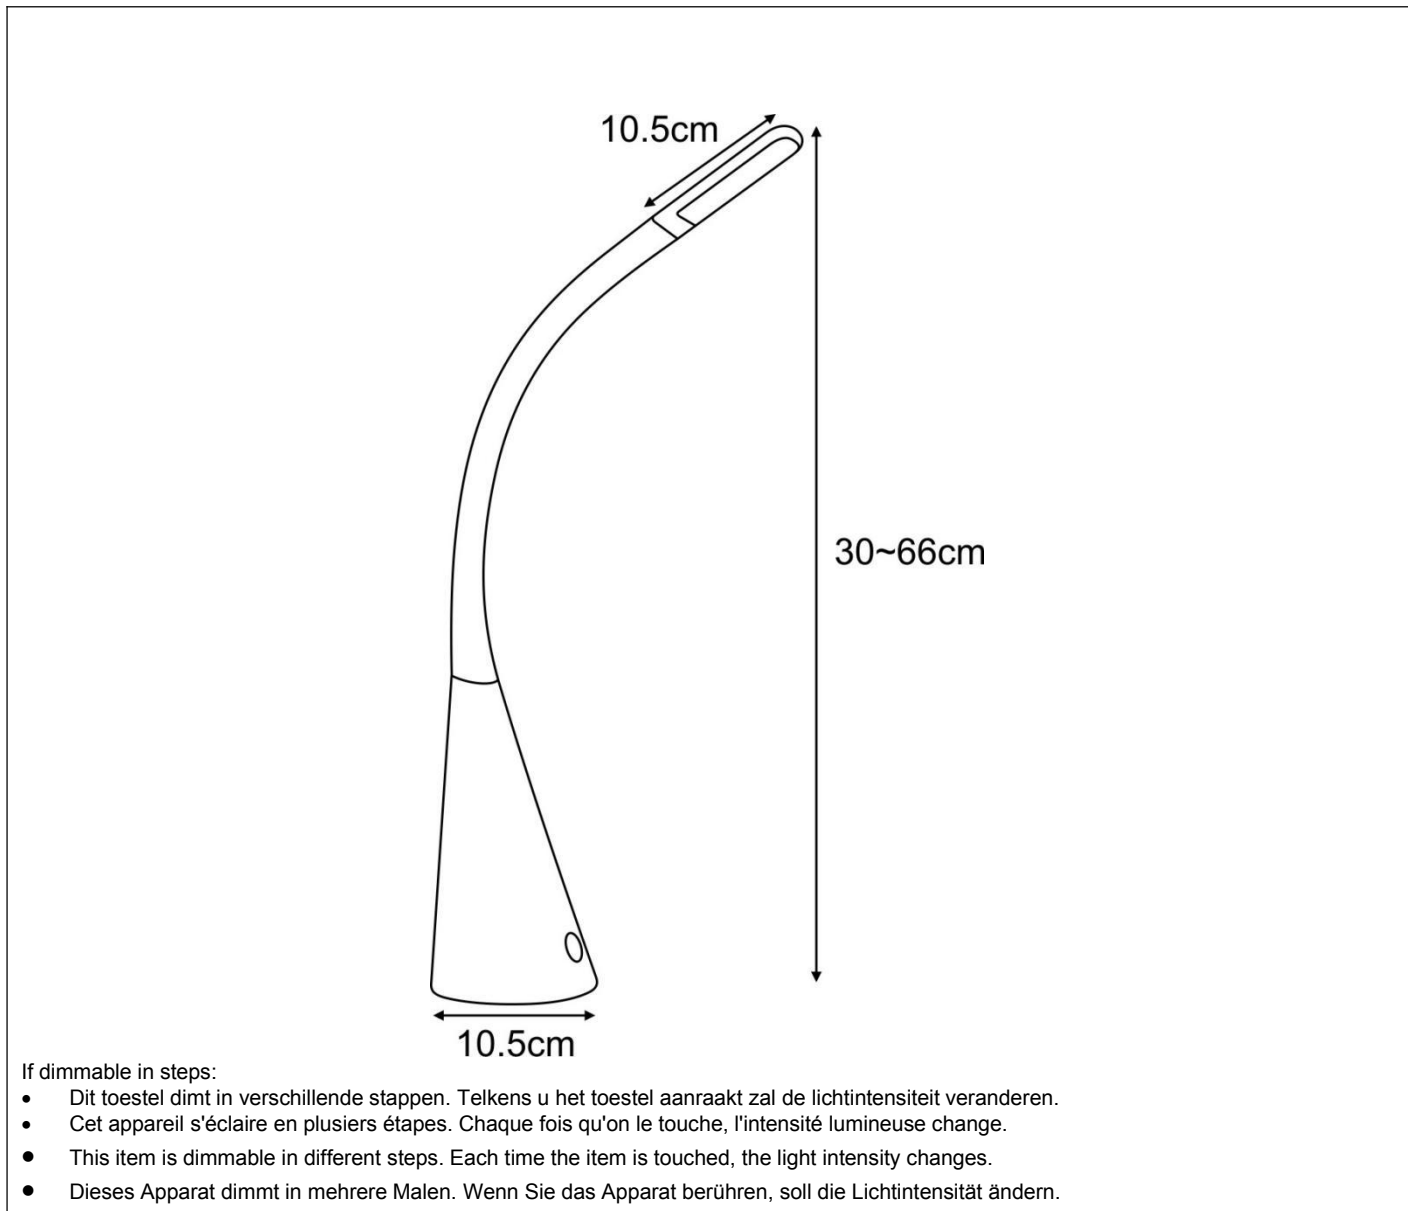

LUCIDE

TECHNICAL DRAWING & DIMENSIONS

ZOZY

Item number : 18655/04/02,18655/04/30,18655/04/36

EAN code : 5411212185655, 5411212185648, 5411212185662

For more specifications, dimensions please visit
www.lucide.com