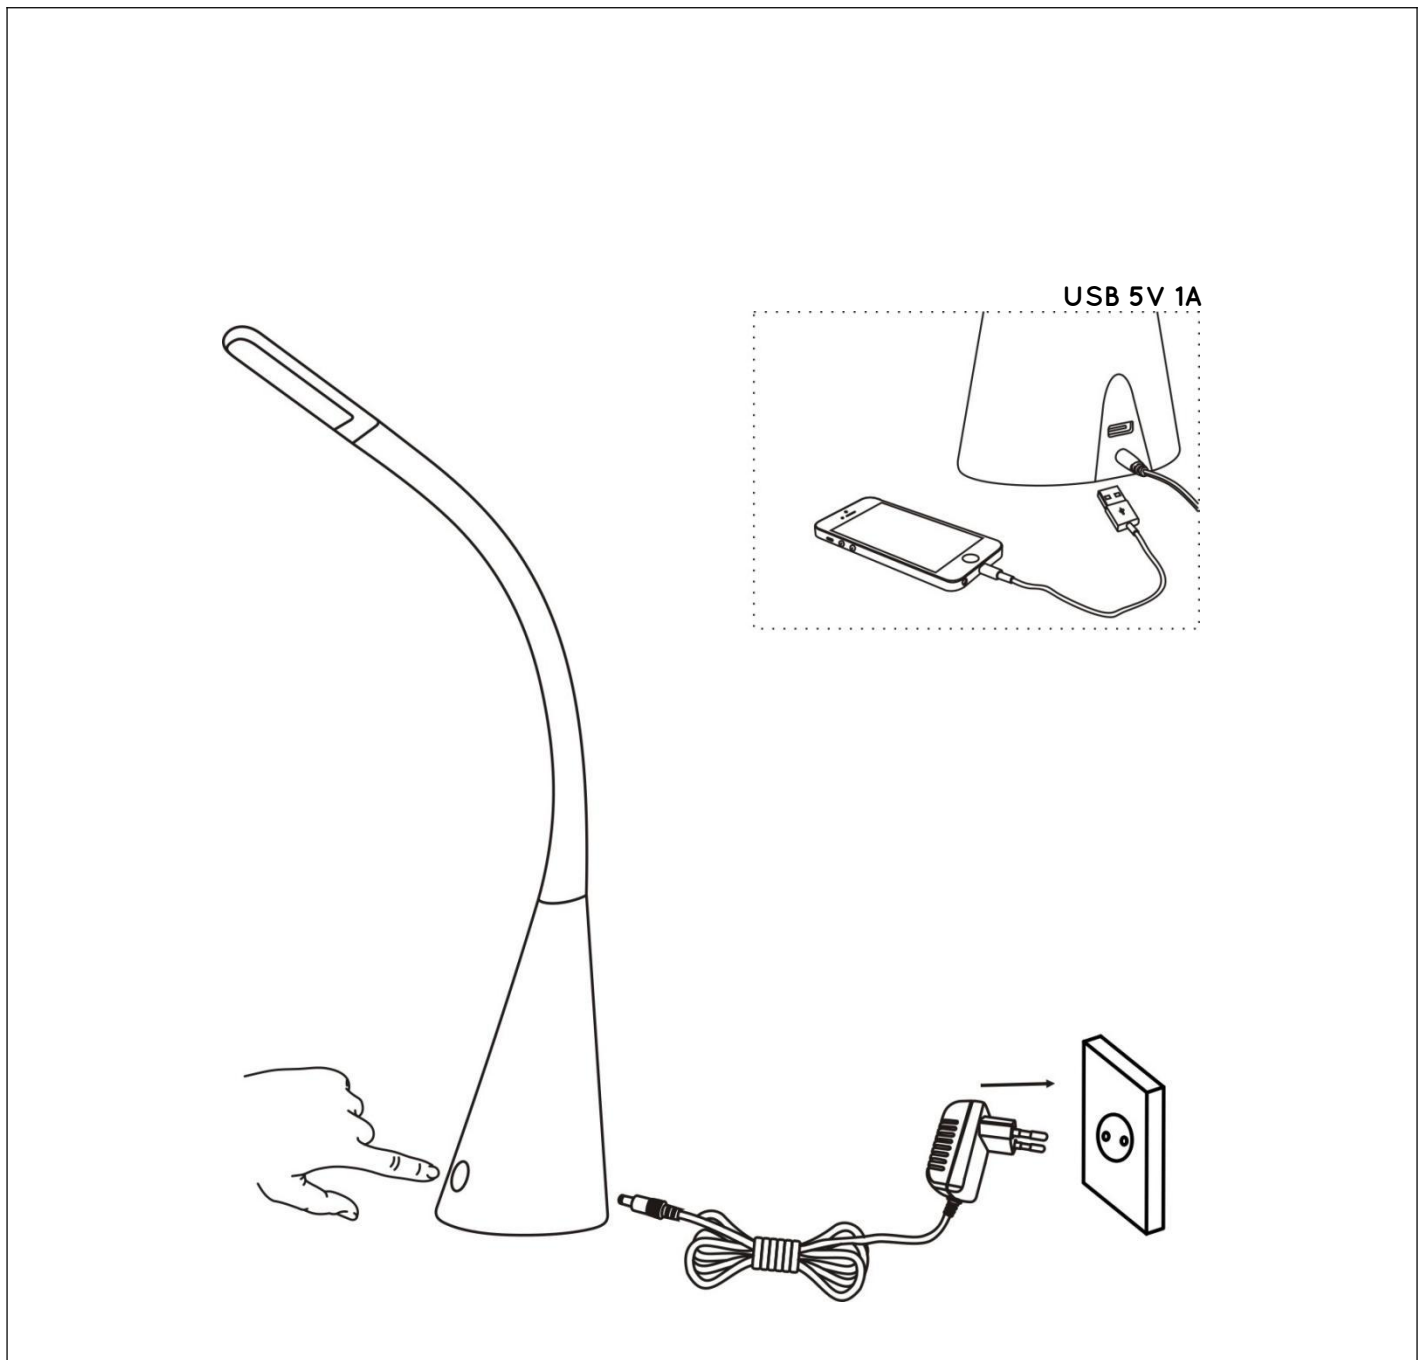

L U C I D E

INSTALLATION DRAWING SPECIFICATIONS

Dit product bevat een lichtbron van energie-efficiëntieklasse F
Ce produit contient une source lumineuse de classe énergétique F
This product contains a light source of energy efficiency class F
Dieses Produkt enthält eine Lichtquelle der Energieeffizienzklasse F
Ten produkt zawiera źródło światła o klasie efektywności energetycznej F