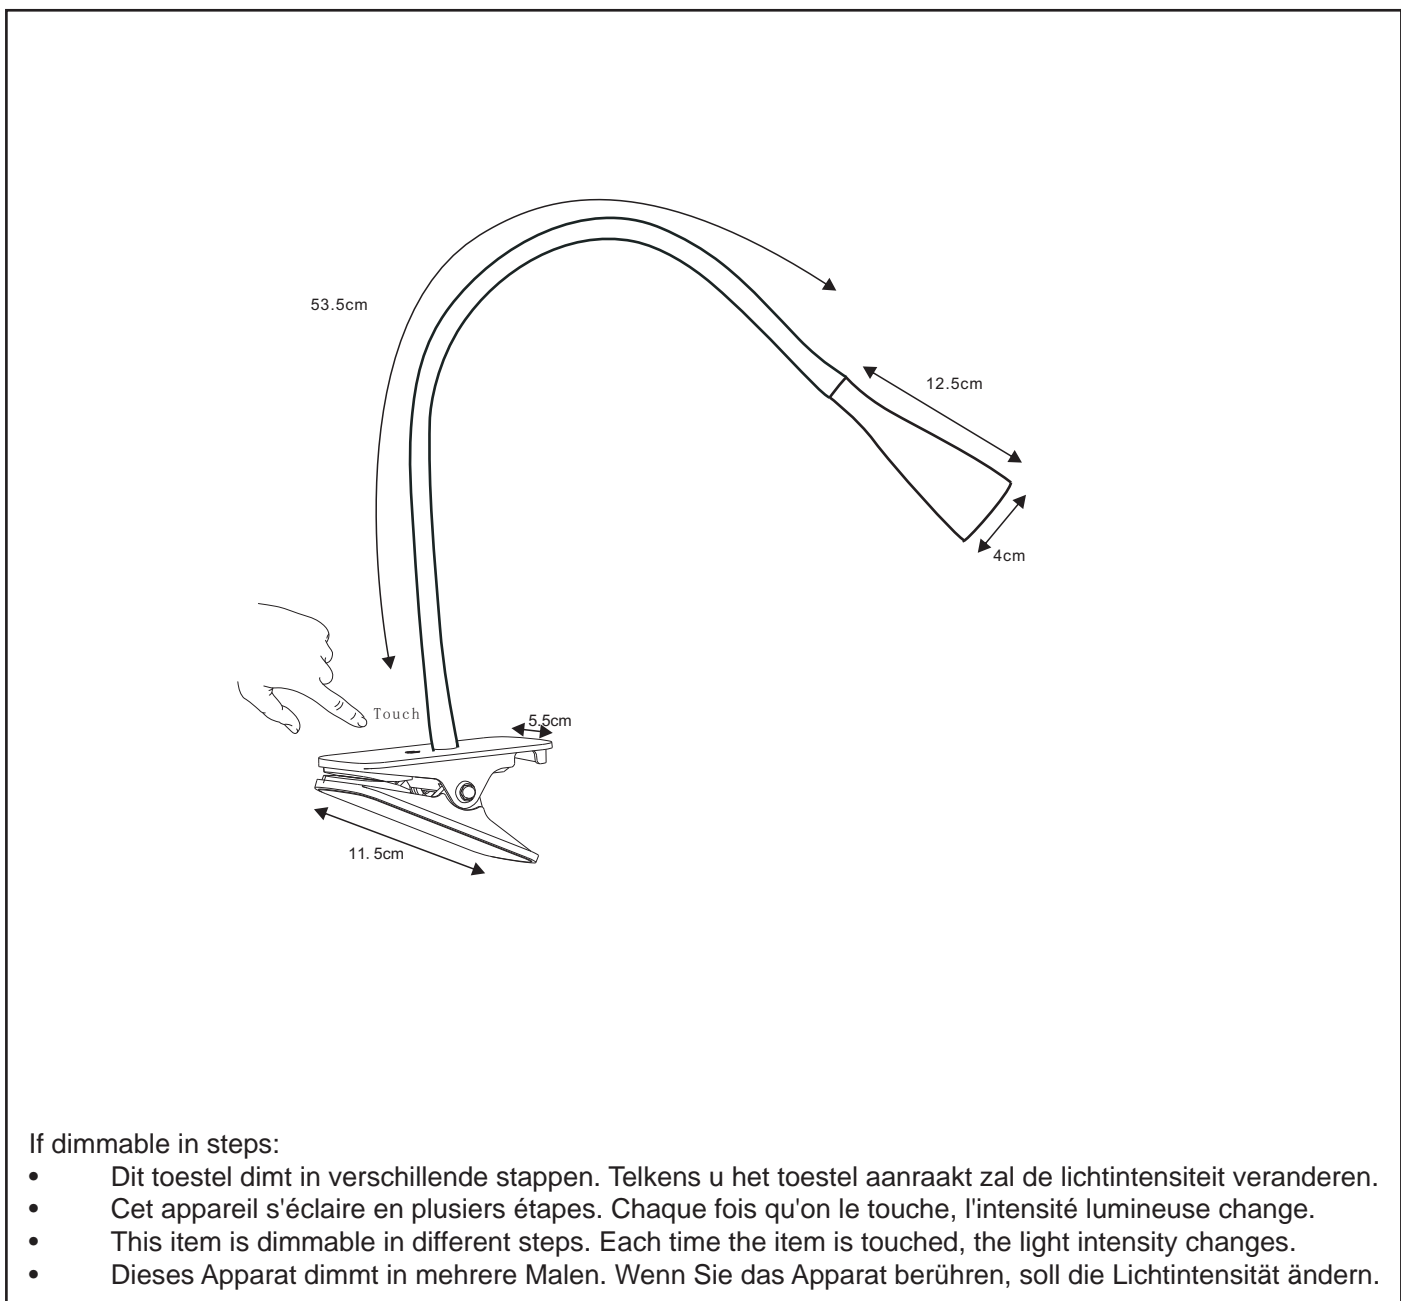

LUCIDE

TECHNICAL DRAWING & DIMENSIONS

ZOZY

Item number : 18256/03/30

EAN code : 5411212185839

For more specifications, dimensions please visit

www.lucide.com