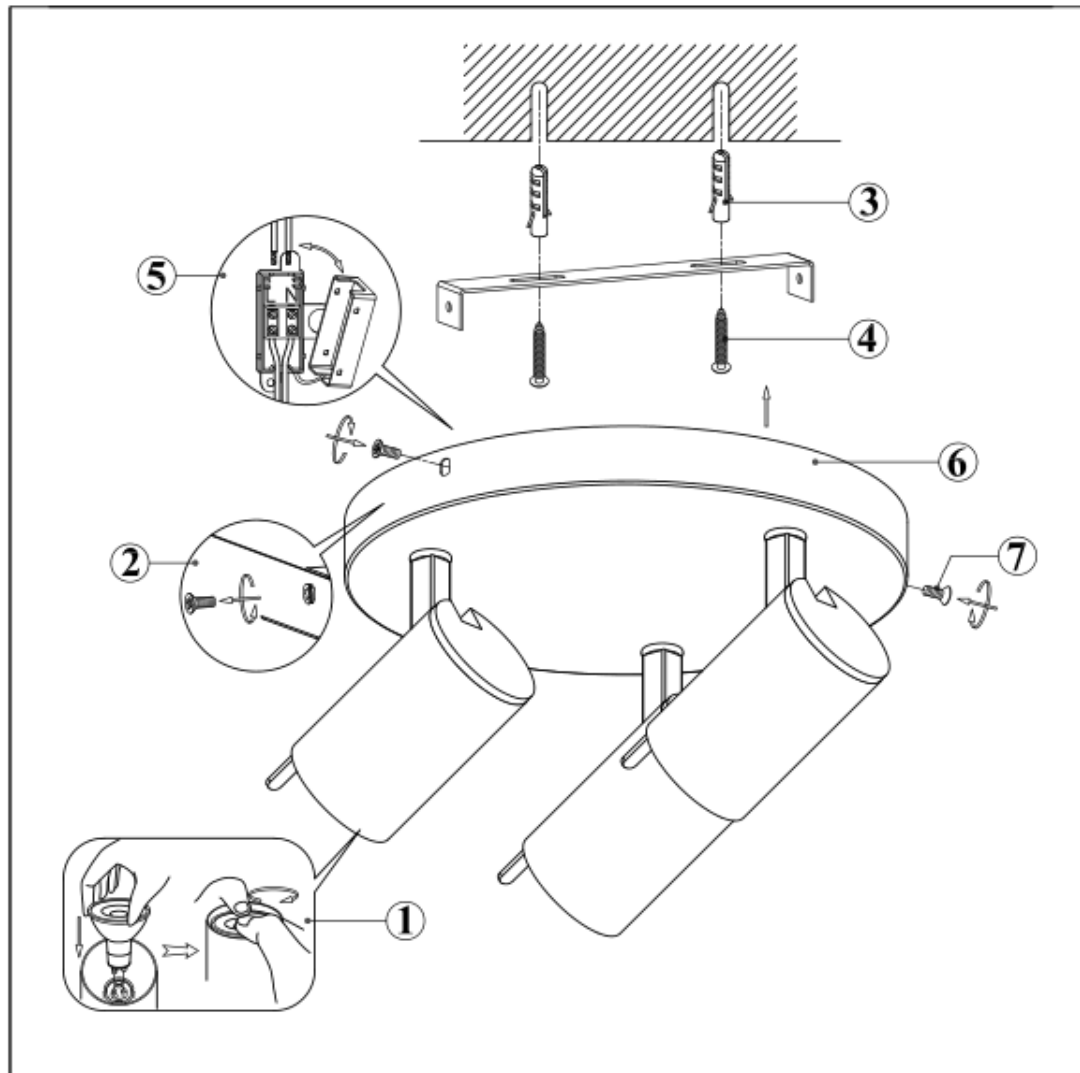

LUCIDE

INSTALLATION DRAWING SPECIFICATIONS

Dit product bevat een lichtbron van energie-efficiëntieklasse A+

Ce produit contient une source lumineuse de classe énergétique A+

This product contains a light source of energy efficiency class A+

Dieses Produkt enthält eine Lichtquelle der Energieeffizienzklasse A+

Ten produkt zawiera ród o wiat a o klasie efektywno ci energetycznej A+