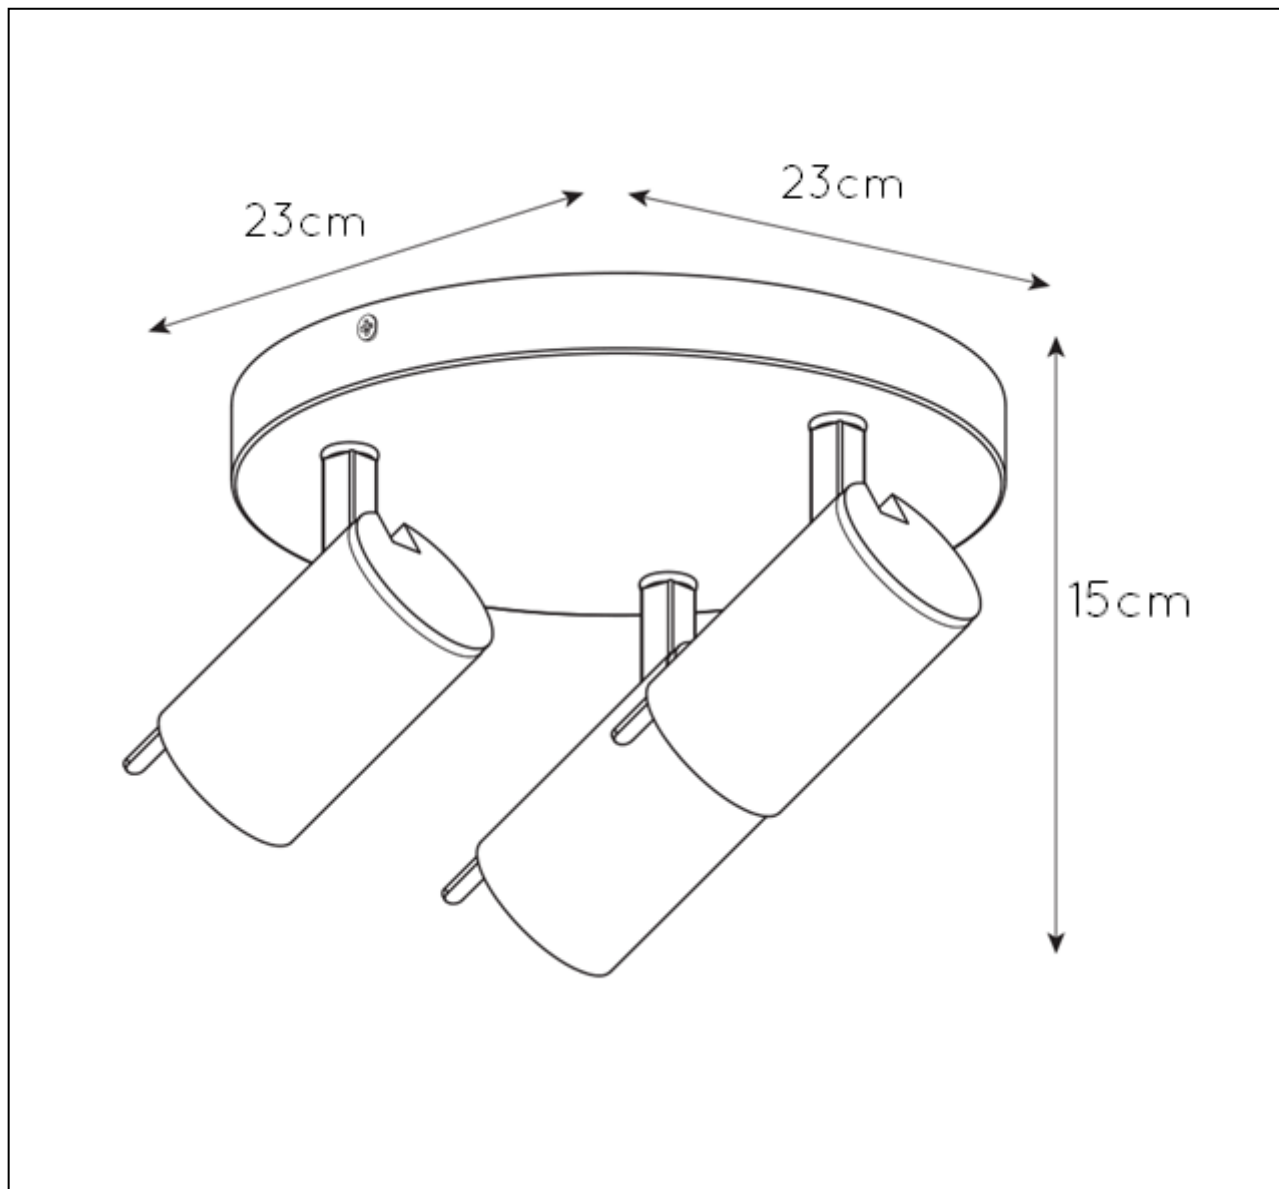

## General

Dimensions LxWxH : 23 cm x 23 cm x 15 cm  
Height minimum : 11.5cm  
Height maximum : 15cm  
Dimensions shade LxWxH : 5.3 cm x5.3cm x8.9cm  
Main material : Metal  
Ceiling rose material : Metal  
Color :Matt black+satin brass  
painted  
Style :Modern  
Shape : -  
Weight :1.14 kg  
Warranty : 2 years

## Product specifications

Dimmable : Yes  
Light direction : Around (Diffuse)  
Adjustable in height : Not Adjustable In  
Height (Before Installation)  
Directional : Directional  
Cable : No Cable On Product  
Cable length : -  
Sensor : Without Sensor  
Control : No  
IP-Class : 20  
Electric class : 2  
Light source including: Yes  
Lamp socket : GU10  
Light source number : 3  
Power requirements : 220-240V~50Hz  
Bulb type & maximum wattage : GU10- max. 5W

For more specifications of this product please visit

[www.lucide.com](http://www.lucide.com)

LUCIDE

TECHNICAL DRAWING & DIMENSIONS

## GRONY

Item number : 17998/15/30

EAN code : 5411212176912

For more specifications, dimensions please visit

[www.lucide.com](http://www.lucide.com)