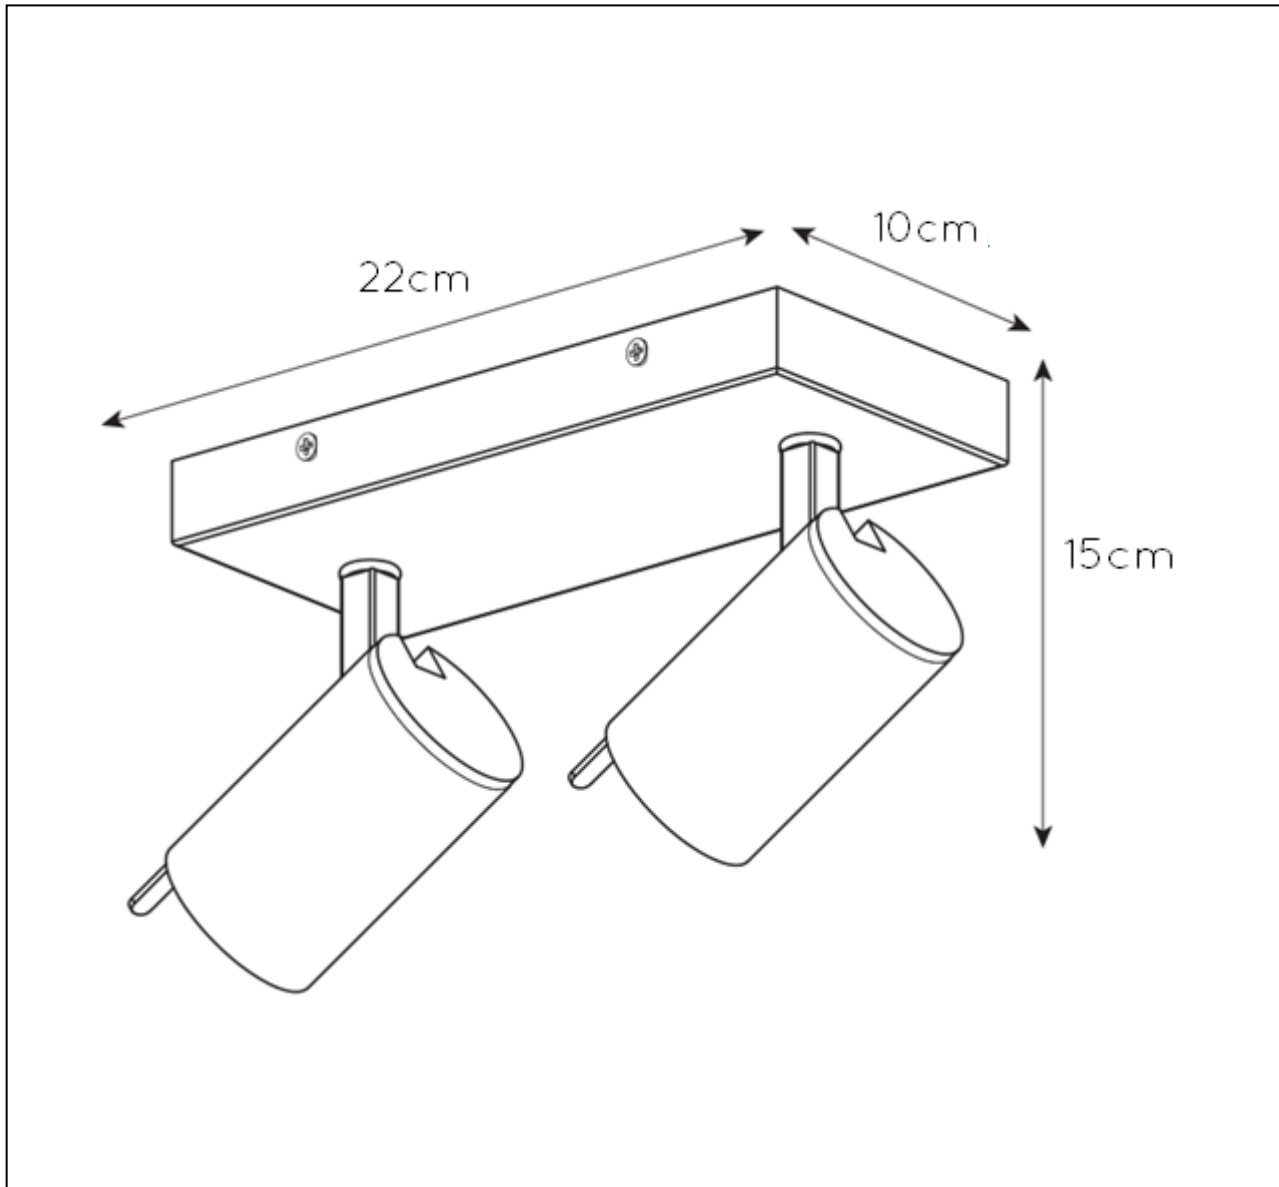

LUCIDE

TECHNICAL DRAWING & DIMENSIONS

GRONY

Item number : 17998/10/30
EAN code : 5411212176905

For more specifications, dimensions please visit

www.lucide.com