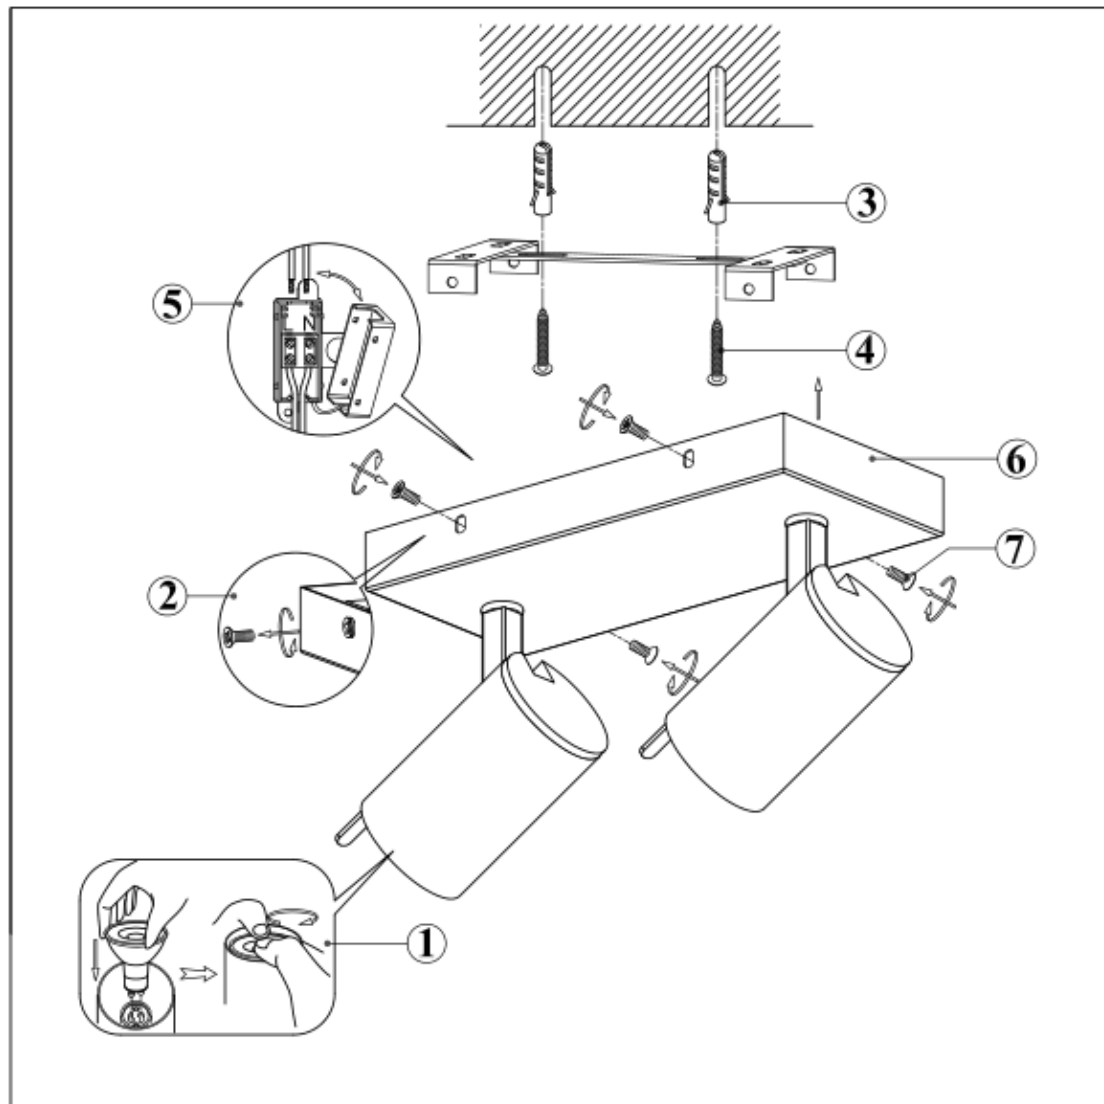

GRONY

General

Dimensions LxWxH : 22 cm x 10 cm x 15 cm

Height minimum : 11.5cm

Height maximum : 15cm

Dimensions shade LxWxH : 5.3 cm x 5.3cm x 8.9cm

Main material : Metal

Ceiling rose material : Metal

LUCIDE

TECHNICAL DRAWING & DIMENSIONS

GRONY

Item number : 17998/10/30
EAN code : 5411212176905

For more specifications, dimensions please visit

www.lucide.com

LUCIDE

INSTALLATION DRAWING SPECIFICATIONS