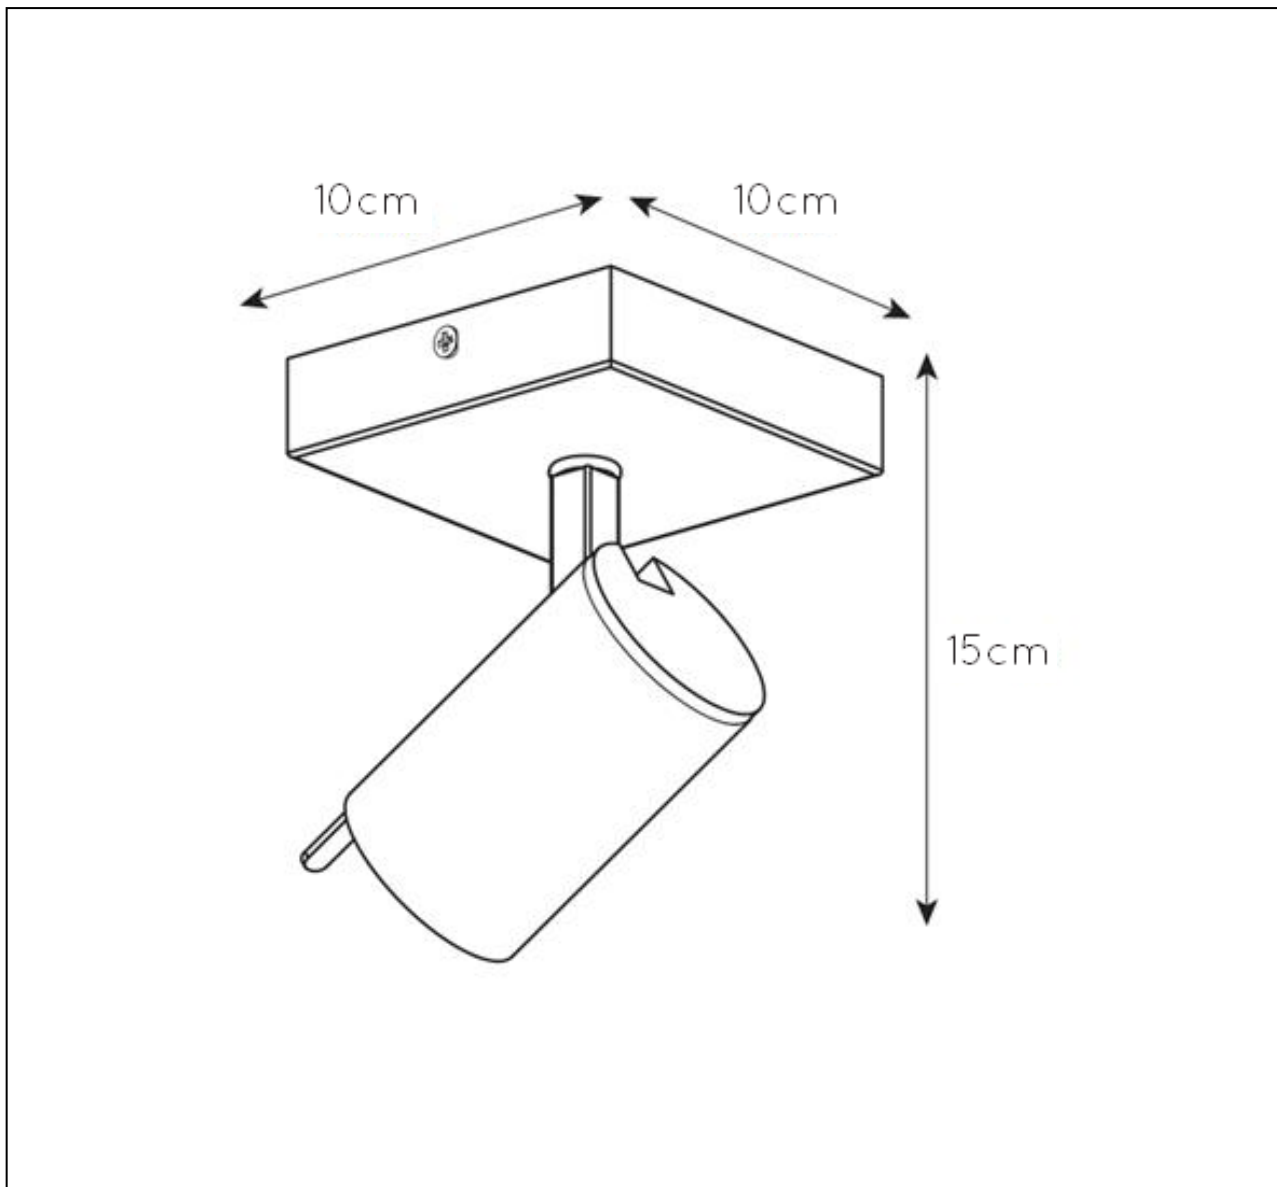

LUCIDE

GENERAL SPECIFICATIONS

RECOMMENDED LUCIDE
LIGHT SOURCE

49009/05/30

Light source dimmable : Yes,dim to warm

Light source incl. : Yes

General

Dimensions LxWxH : 10 cm x 10 cm x 15 cm
Height minimum : 11.5cm
Height maximum : 15cm
Dimensions shade LxWxH : 5.3 cm x5.3cm x8.9cm
Main material : Metal
Ceiling rose material : Metal
Color :Matt black+satin brass
painted
Style :Modern
Shape : -
Weight :0.4 kg
Warranty : 2 years

Product specifications

Dimmable : Yes
Light direction : Around (Diffuse)
Adjustable in height : Not Adjustable In
Height (Before Installation)
Directional : Directional
Cable : No Cable On Product
Cable length : -
Sensor : Without Sensor
Control : No
IP-Class : 20
Electric class : 2
Light source including: Yes
Lamp socket : GU10
Light source number : 1
Power requirements : 220-240V~50Hz
Bulb type & maximum wattage : GU10- max. 5W

For more specifications of this product please visit

www.lucide.com

LUCIDE

TECHNICAL DRAWING & DIMENSIONS

GRONY

Item number : 17998/05/30

EAN code : 5411212176899

For more specifications, dimensions please visit