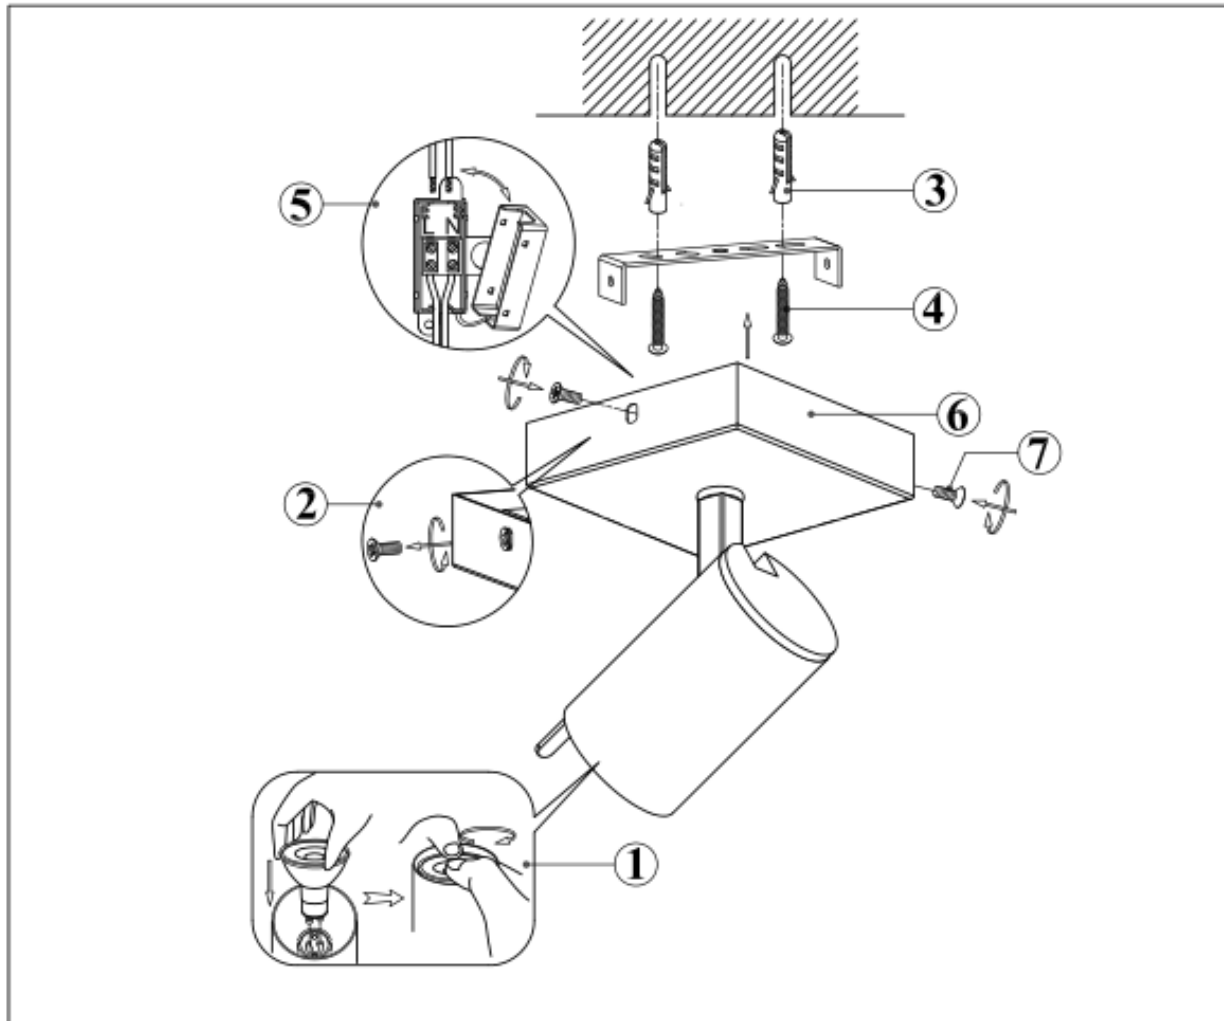

LUCIDE

GENERAL SPECIFICATIONS

RECOMMENDED LUCIDE
LIGHT SOURCE

49009/05/30

Light source dimmable : Yes,dim to warm

Light source incl. : Yes

General

Dimensions LxWxH : 10 cm x 10 cm x 15 cm
Height minimum : 11.5cm
Height maximum : 15cm
Dimensions shade LxWxH : 5.3 cm x5.3cm x8.9cm
Main material : Metal
Ceiling rose material : Metal
Color :Matt black+satin brass
painted
Style :Modern
Shape : -
Weight :0.4 kg
Warranty : 2 years

Product specifications

Dimmable : Yes
Light direction : Around (Diffuse)
Adjustable in height : Not Adjustable In
Height (Before Installation)
Directional : Directional
Cable : No Cable On Product
Cable length : -
Sensor : Without Sensor
Control : No
IP-Class : 20
Electric class : 2
Light source including: Yes
Lamp socket : GU10
Light source number : 1
Power requirements : 220-240V~50Hz
Bulb type & maximum wattage : GU10- max. 5W

For more specifications of this product please visit

www.lucide.com

LUCIDE

TECHNICAL DRAWING & DIMENSIONS

GRONY

Item number : 17998/05/30

EAN code : 5411212176899

For more specifications, dimensions please visit

www.lucide.com

L U C I D E

INSTALLATION DRAWING SPECIFICATIONS

Dit product bevat een lichtbron van energie-efficiëntieklasse A+

Ce produit contient une source lumineuse de classe énergétique A+

This product contains a light source of energy efficiency class A+