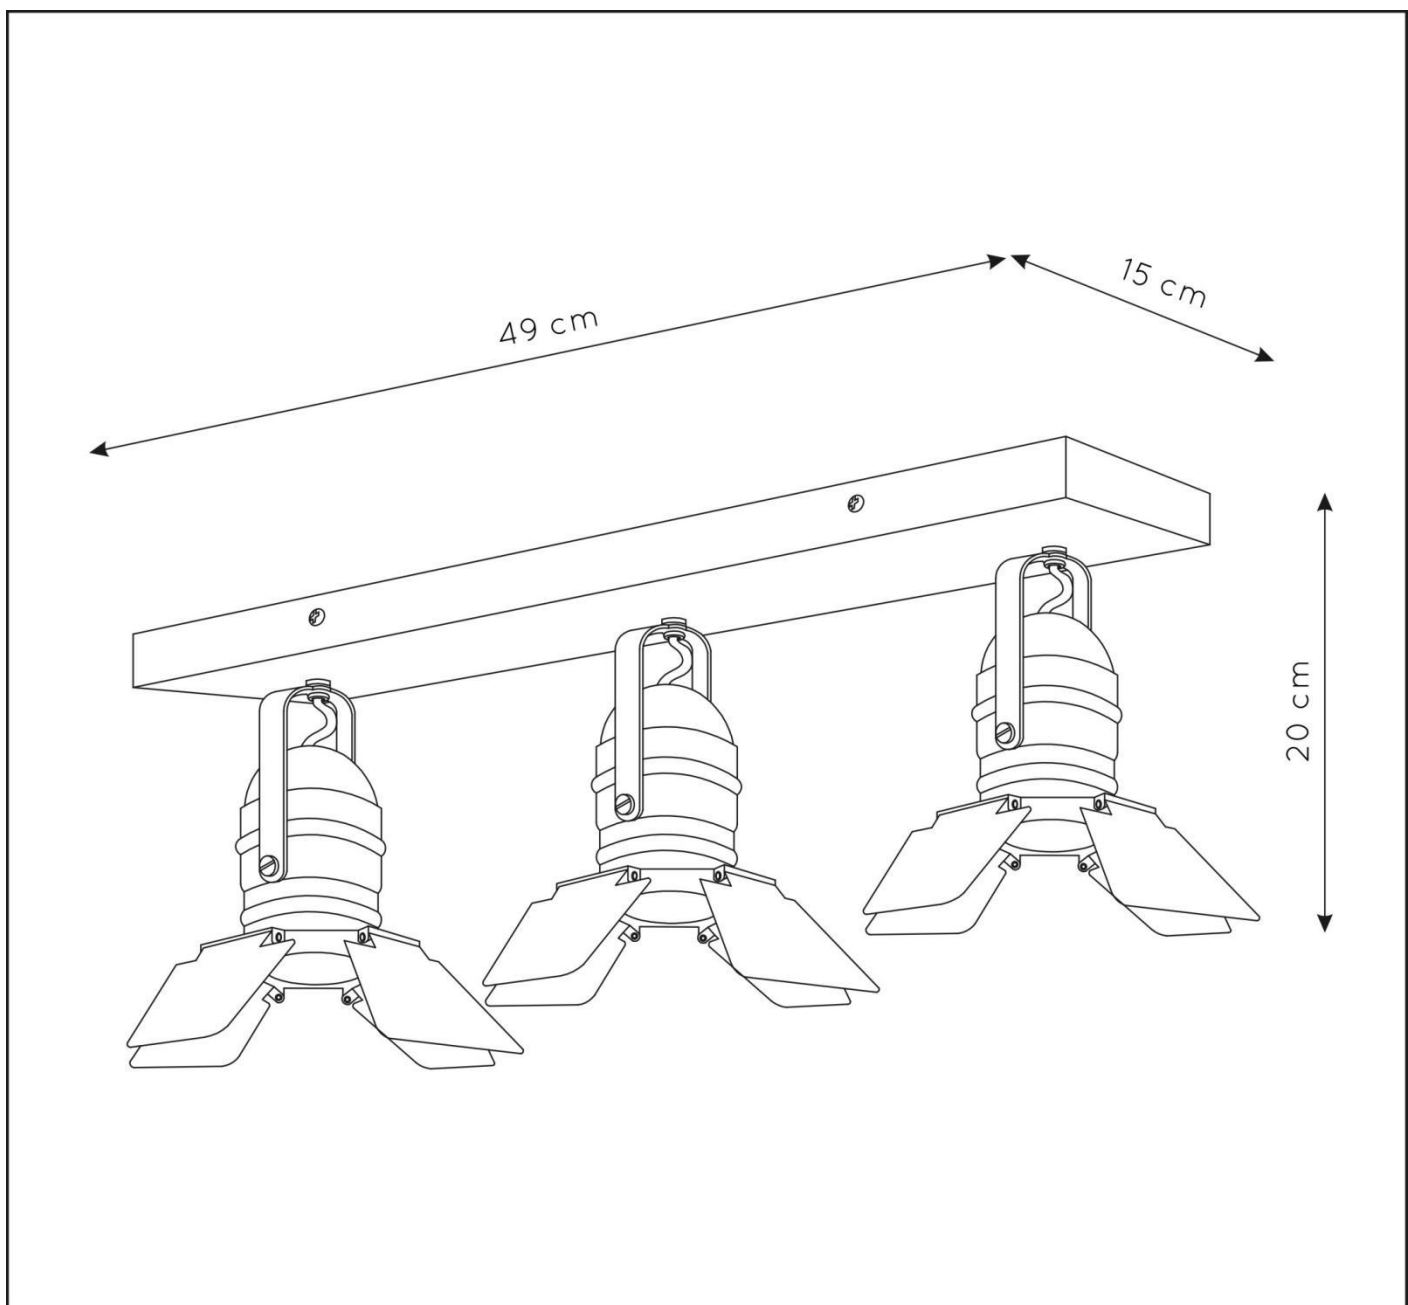

LUCIDE

**RECOMMENDED LUCIDE
LIGHT SOURCE**

49006/05/30
Light source dimmable : Yes
Light source incl. : No

General

Dimensions LxWxH : 49 cm x 15 cm x 20 cm
Height minimum : -
Height maximum : 20 cm
Dimensions shade LxWxH : 15 cm x 15 cm x 7 cm
Main material : Metal
Ceiling rose material : Metal
Color : Blue+Grey, Pink+Grey
Style : Modern
Shape : -
Weight : 1.6 kg
Warranty : 2 years

Product specifications

Dimmable : Yes
Light direction : Around (Diffuse)
Adjustable in height : Not Adjustable In Height (Before Installation)
Directional : Directional
Cable : No cable on product
Cable length : -
Sensor : Without Sensor
Control : Light Switch Control
IP-Class : 20
Electric class : 1
Light source including : No
Lamp socket : GU10
Light source number : 3
Power requirements : 220-240V~50Hz
Bulb type & maximum wattage : GU10- max. 35W

For more specifications of this product please visit

www.lucide.com

LUCIDE

TECHNICAL DRAWING & DIMENSIONS

PICTO

Item number : 17997/03/35

EAN code : 5411212176967

Item number : 17997/03/66

EAN code : 5411212176974

For more specifications, dimensions please visit

www.lucide.com

LUCIDE

INSTALLATION DRAWING SPECIFICATIONS