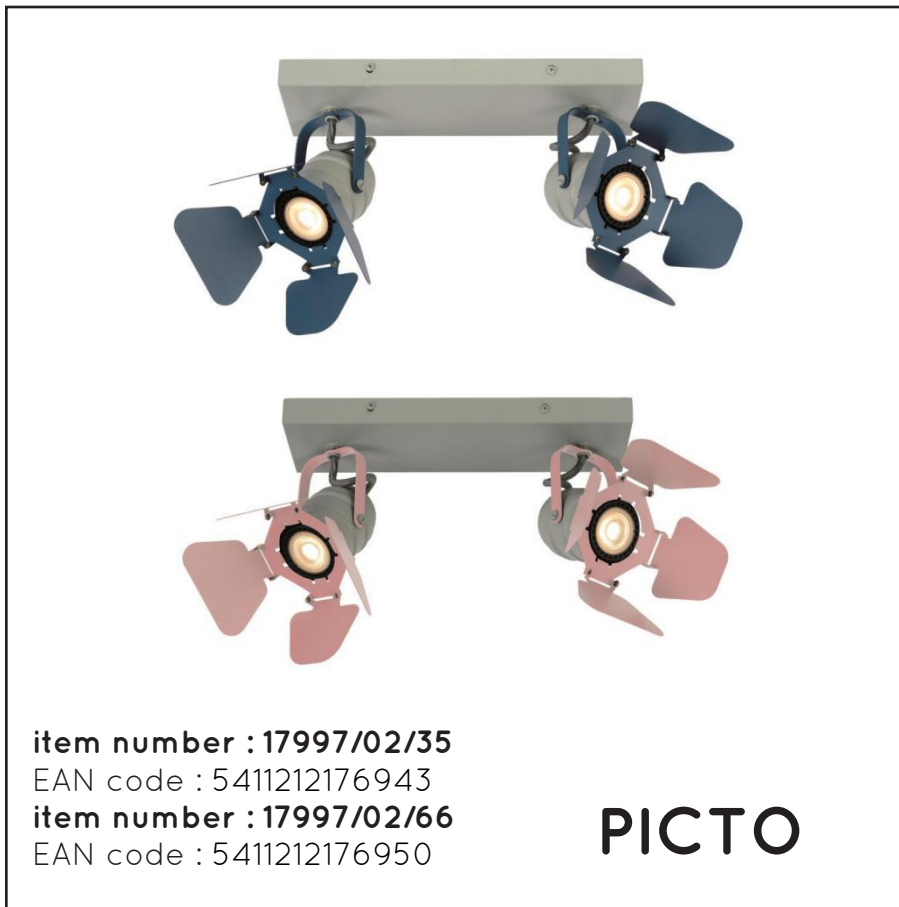

LUCIDE

RECOMMENDED LUCIDE LIGHT SOURCE

49006/05/30

Light source dimmable : Yes

Light source incl. : No

General

Dimensions LxWxH : 35 cm x 15 cm x 20 cm
Height minimum : -
Height maximum : 20 cm
Dimensions shade LxWxH : 15 cm x 15 cm x 7 cm
Main material : Metal
Ceiling rose material : Metal
Color : Blue+Grey, Pink+Grey
Style : Modern
Shape : -
Weight : 1.2 kg
Warranty : 2 years

Product specifications

Dimmable : Yes
Light direction : Around (Diffuse)
Adjustable in height : Not Adjustable In Height (Before Installation)
Directional : Directional
Cable : No cable on product
Cable length : -
Sensor : Without Sensor
Control : Light Switch Control
IP-Class : 20
Electric class : 1
Light source including : No
Lamp socket : GU10
Light source number : 2
Power requirements : 220-240V~50Hz
Bulb type & maximum wattage : GU10- max. 35W

For more specifications of this product please visit

www.lucide.com

LUCIDE

TECHNICAL DRAWING & DIMENSIONS

PICTO

Item number : 17997/02/35

EAN code : 5411212176943

Item number : 17997/02/66