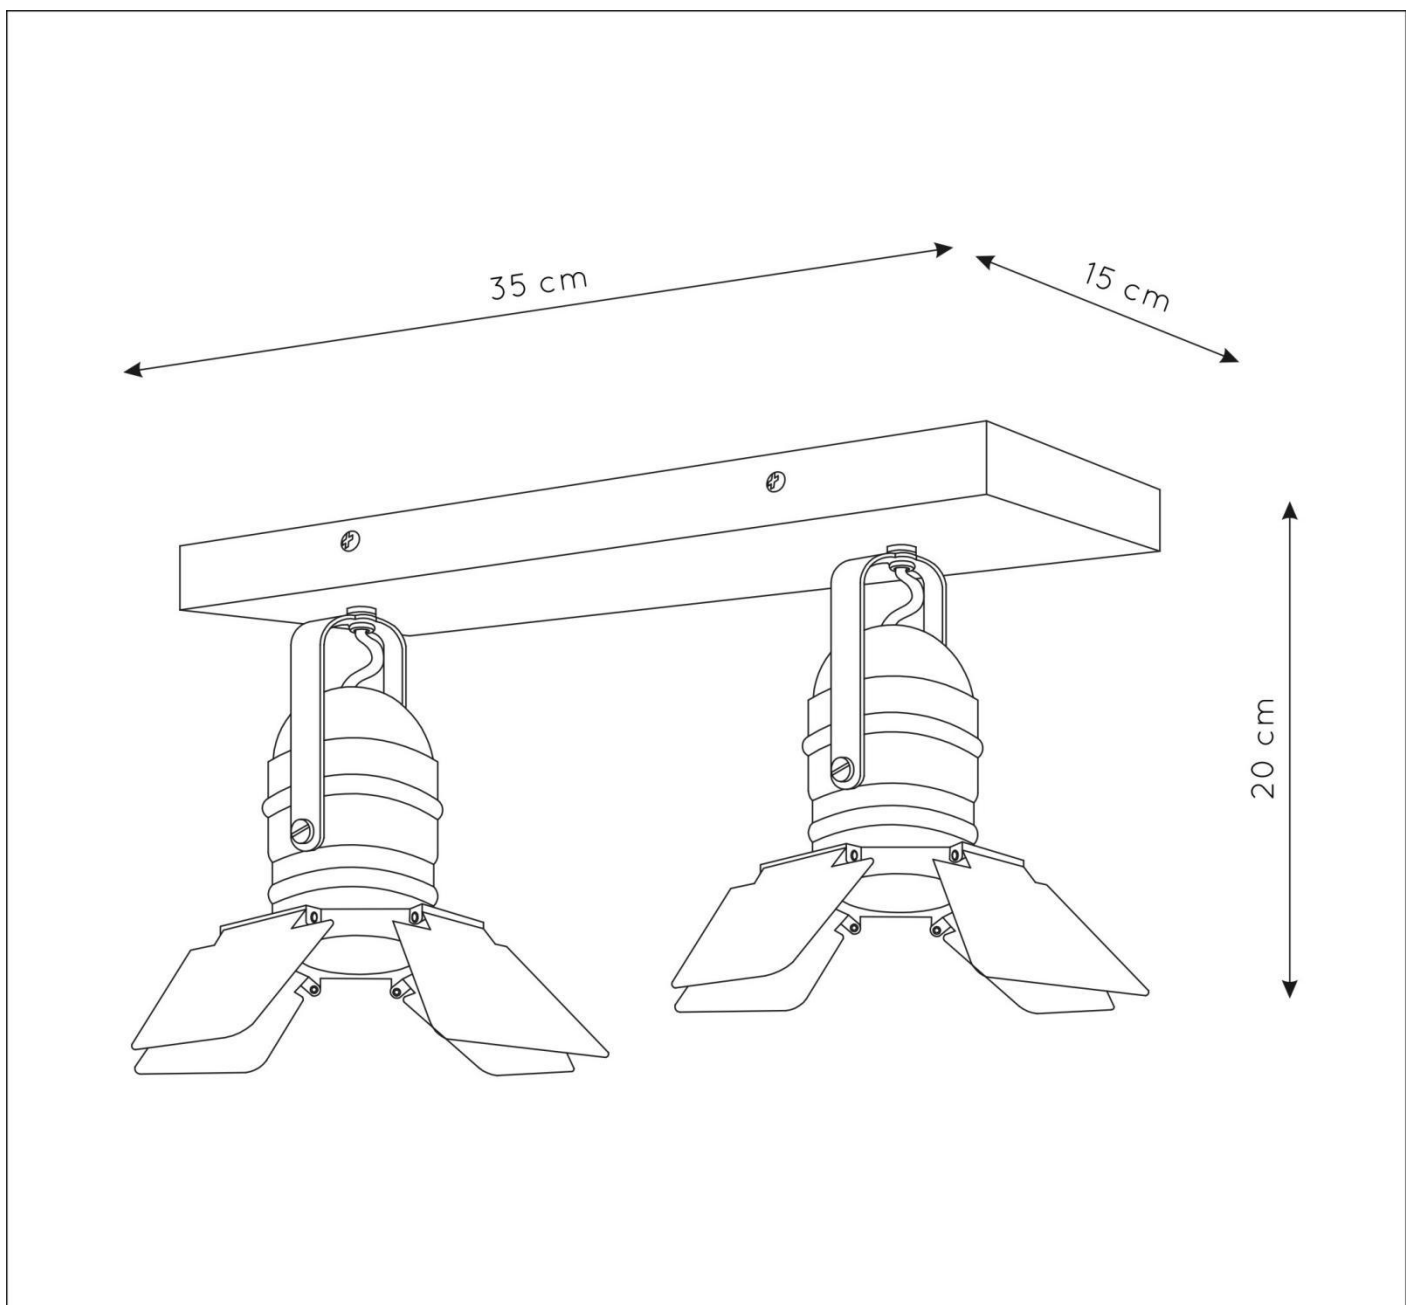

LUCIDE

RECOMMENDED LUCIDE LIGHT SOURCE

49006/05/30

Light source dimmable : Yes

Light source incl. : No

General

Dimensions LxWxH : 35 cm x 15 cm x 20 cm
Height minimum : -
Height maximum : 20 cm
Dimensions shade LxWxH : 15 cm x 15 cm x 7 cm
Main material : Metal
Ceiling rose material : Metal
Color : Blue+Grey, Pink+Grey
Style : Modern
Shape : -
Weight : 1.2 kg
Warranty : 2 years

Product specifications

Dimmable : Yes
Light direction : Around (Diffuse)
Adjustable in height : Not Adjustable In Height (Before Installation)
Directional : Directional
Cable : No cable on product
Cable length : -
Sensor : Without Sensor
Control : Light Switch Control
IP-Class : 20
Electric class : 1
Light source including : No
Lamp socket : GU10
Light source number : 2
Power requirements : 220-240V~50Hz
Bulb type & maximum wattage : GU10- max. 35W

For more specifications of this product please visit

www.lucide.com

LUCIDE

TECHNICAL DRAWING & DIMENSIONS

PICTO

Item number : 17997/02/35

EAN code : 5411212176943

Item number : 17997/02/66

EAN code : 5411212176950

For more specifications, dimensions please visit

www.lucide.com

LUCIDE

INSTALLATION DRAWING SPECIFICATIONS