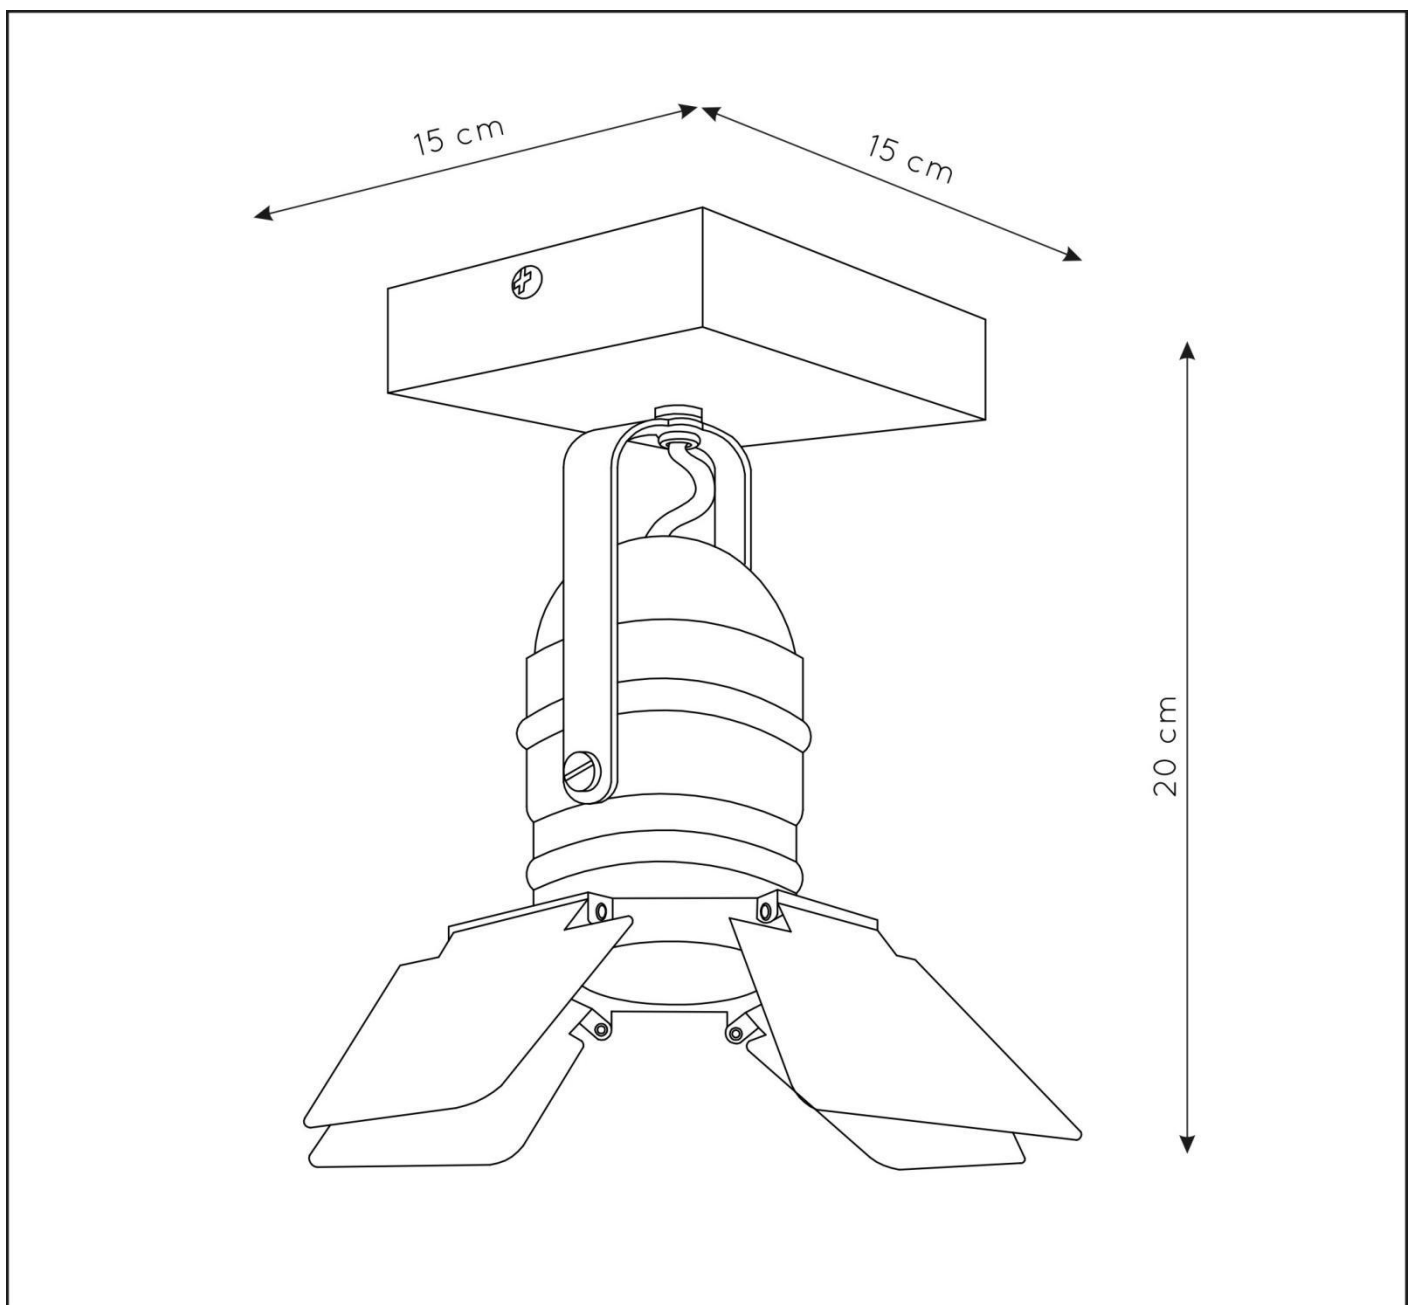

LUCIDE

**RECOMMENDED LUCIDE  
LIGHT SOURCE**

**49006/05/30**  
Light source dimmable : Yes  
Light source incl. : No

**General**

**Dimensions LxWxH** : 15 cm x 15 cm x 20 cm  
**Height minimum** : -  
**Height maximum** : 20 cm  
**Dimensions shade LxWxH** : 15 cm x 15 cm x 7 cm  
**Main material** : Metal  
**Ceiling rose material** : Metal  
**Color** : Blue+Grey, Pink+Grey  
**Style** : Modern  
**Shape** : -  
**Weight** : 0.5 kg  
**Warranty** : 2 years

**Product specifications**

**Dimmable** : Yes  
**Light direction** : Around (Diffuse)  
**Adjustable in height** : Not Adjustable In Height (Before Installation)  
**Directional** : Directional  
**Cable** : No cable on product  
**Cable length** : -  
**Sensor** : Without Sensor  
**Control** : Light Switch Control  
**IP-Class** : 20  
**Electric class** : 1  
**Light source including** : No  
**Lamp socket** : GU10  
**Light source number** : 1  
**Power requirements** : 220-240V~50Hz  
**Bulb type & maximum wattage** : GU10- max. 35W

For more specifications of this product please visit

[www.lucide.com](http://www.lucide.com)

LUCIDE

TECHNICAL DRAWING & DIMENSIONS

## PICTO

Item number : 17997/01/35

EAN code : 5411212176929

Item number : 17997/01/66

EAN code : 5411212176936

For more specifications, dimensions please visit

[www.lucide.com](http://www.lucide.com)