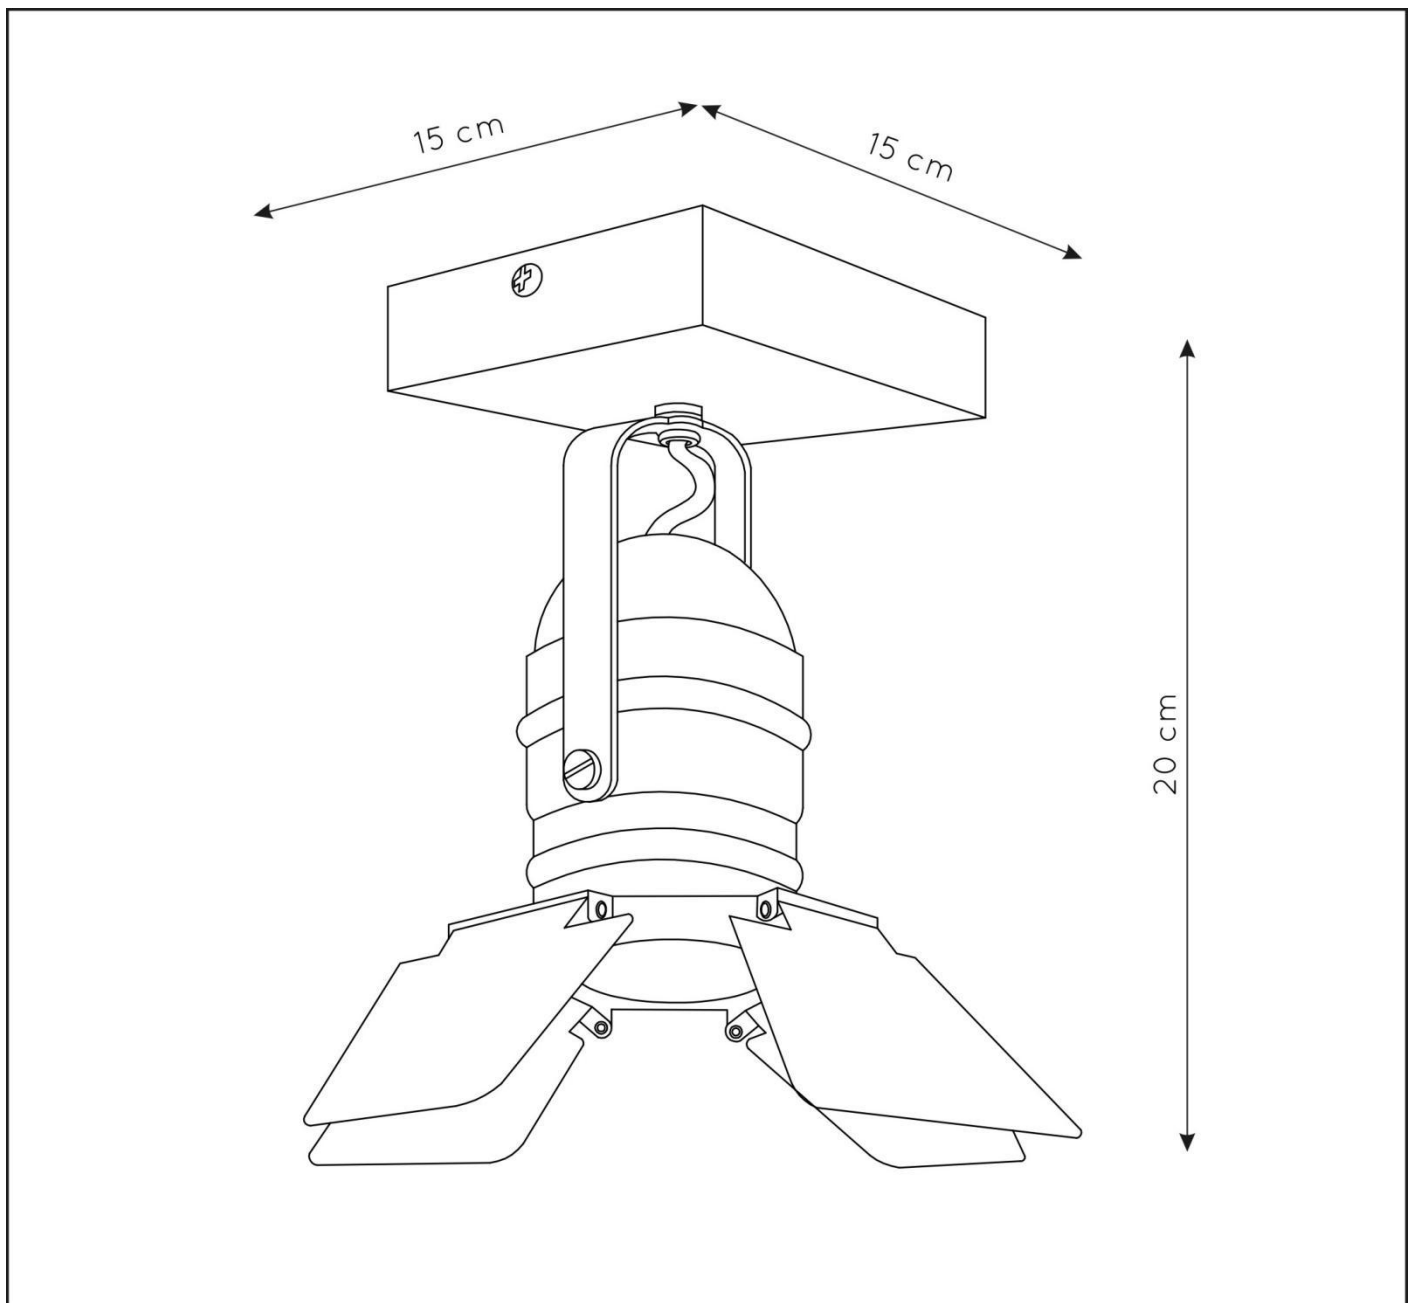

LUCIDE

**RECOMMENDED LUCIDE
LIGHT SOURCE**

49006/05/30
Light source dimmable : Yes
Light source incl. : No

General

Dimensions LxWxH : 15 cm x 15 cm x 20 cm
Height minimum : -
Height maximum : 20 cm
Dimensions shade LxWxH : 15 cm x 15 cm x 7 cm
Main material : Metal
Ceiling rose material : Metal
Color : Blue+Grey, Pink+Grey
Style : Modern
Shape : -
Weight : 0.5 kg
Warranty : 2 years

Product specifications

Dimmable : Yes
Light direction : Around (Diffuse)
Adjustable in height : Not Adjustable In Height (Before Installation)
Directional : Directional
Cable : No cable on product
Cable length : -
Sensor : Without Sensor
Control : Light Switch Control
IP-Class : 20
Electric class : 1
Light source including : No
Lamp socket : GU10
Light source number : 1
Power requirements : 220-240V~50Hz
Bulb type & maximum wattage : GU10- max. 35W

For more specifications of this product please visit

www.lucide.com

LUCIDE

TECHNICAL DRAWING & DIMENSIONS

PICTO

Item number : 17997/01/35

EAN code : 5411212176929

Item number : 17997/01/66

EAN code : 5411212176936

For more specifications, dimensions please visit

www.lucide.com

LUCIDE

INSTALLATION DRAWING SPECIFICATIONS