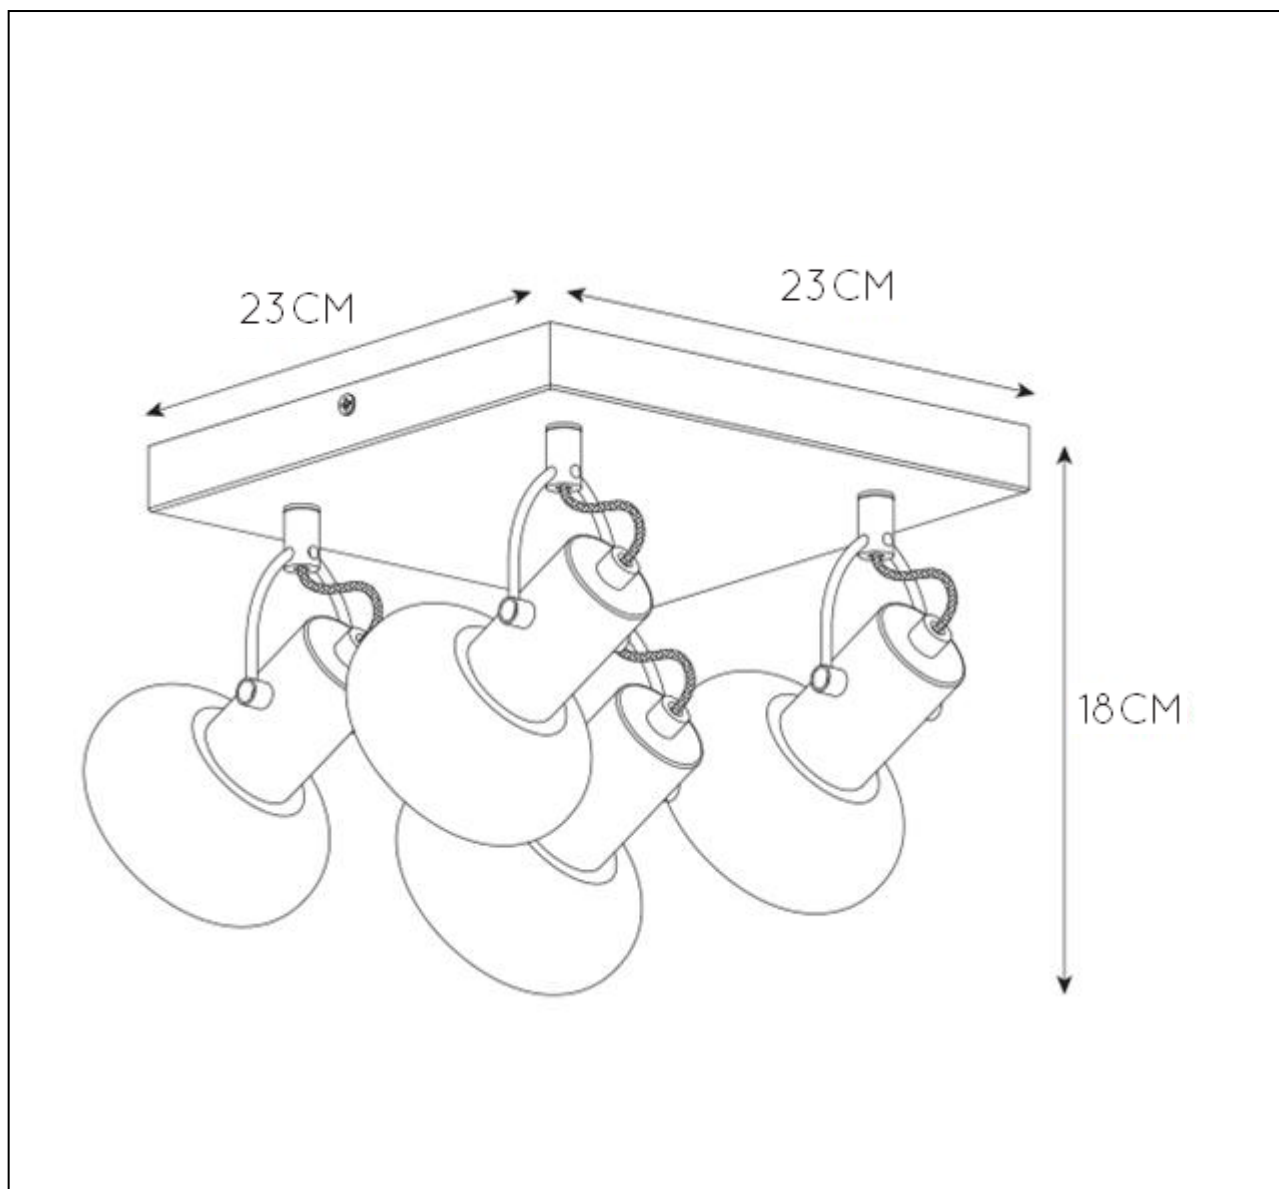

LUCIDE

GENERAL SPECIFICATIONS

RECOMMENDED LUCIDE
LIGHT SOURCE

49046/03/62

Light source dimmable : Yes

Light source incl. : No

General

Dimensions LxWxH : 23 cm x 23 cm x 18 cm
Height minimum : 14,5cm
Height maximum : 18cm
Dimensions shade LxWxH : 10 cm x5.3cm x10cm
Main material : Metal+glass
Ceiling rose material : Metal
Color :Matt black+smokey glass
Style :Modern
Shape : -
Weight :1.16 kg
Warranty : 2 years

Product specifications

Dimmable : No
Light direction : Around (Diffuse)
Adjustable in height : Not Adjustable In
Height (Before Installation)
Directional : Directional
Cable : No Cable On Product
Cable length : -
Sensor : Without Sensor
Control : No
IP-Class : 20
Electric class : 1
Light source including: No
Lamp socket : E14
Light source number : 4
Power requirements : 220-240V~50Hz
Bulb type & maximum wattage : E14- max.25W

For more specifications of this product please visit

www.lucide.com

LUCIDE

TECHNICAL DRAWING & DIMENSIONS

MADEE

Item number : 17993/14/30

EAN code : 5411212176806

For more specifications, dimensions please visit