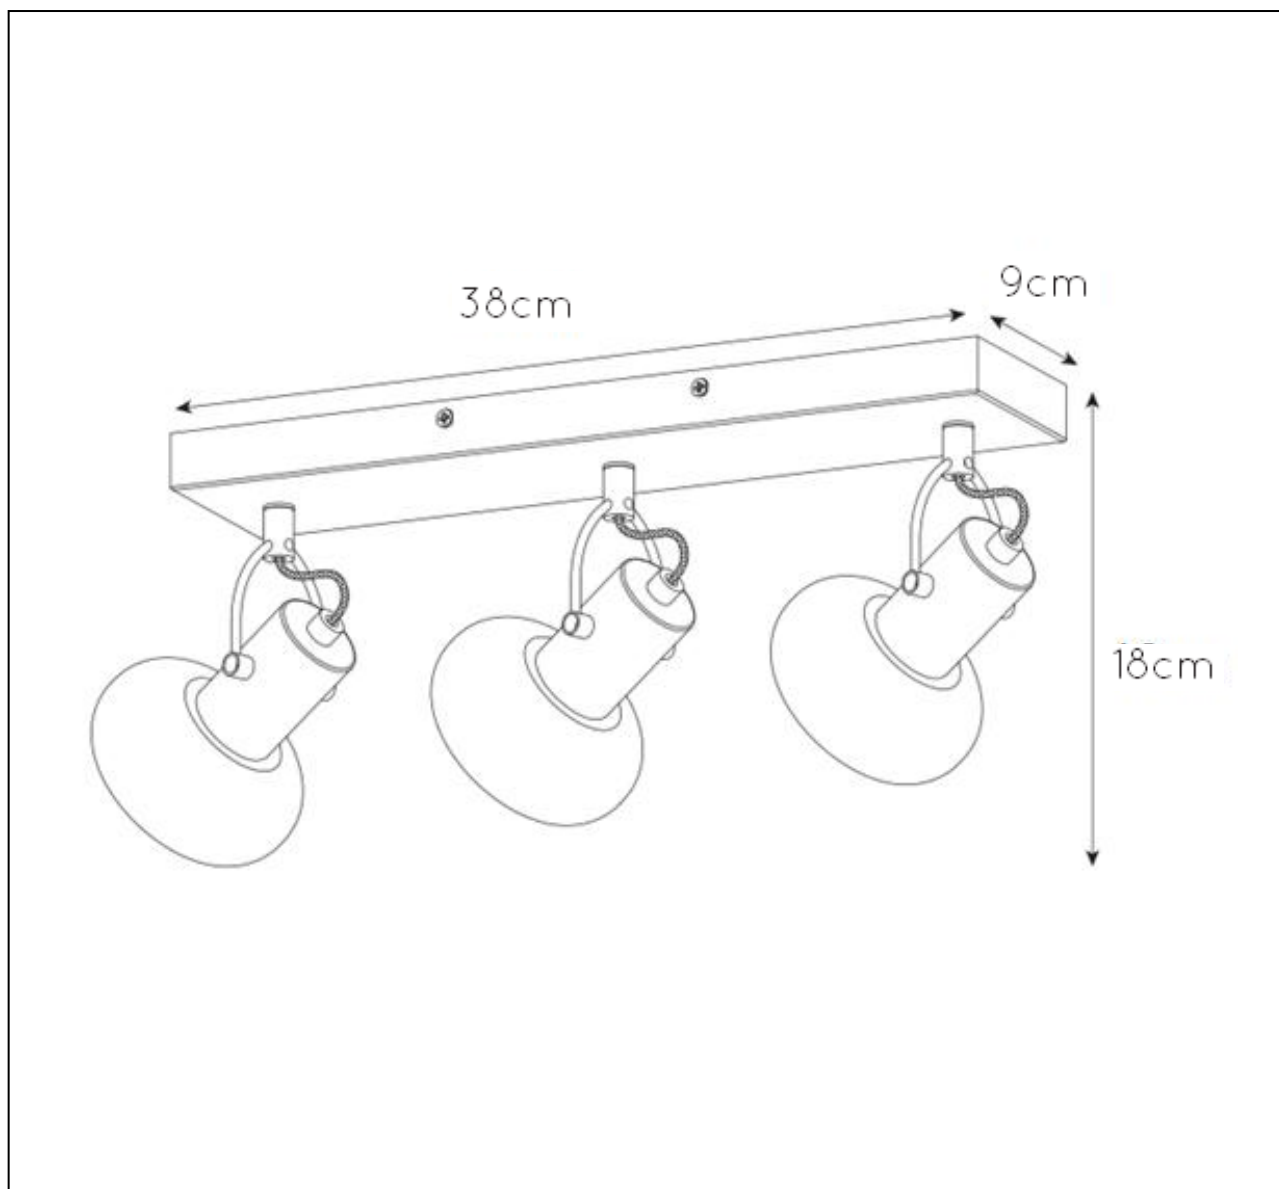

LUCIDE

GENERAL SPECIFICATIONS

RECOMMENDED LUCIDE
LIGHT SOURCE

49046/03/62

Light source dimmable : Yes

Light source incl. : No

General

Dimensions LxWxH : 38 cm x 9 cm x 18 cm
Height minimum : 14,5cm
Height maximum : 18cm
Dimensions shade LxWxH : 10 cm x 5.3cm x 10cm
Main material : Metal+glass
Ceiling rose material : Metal
Color : Matt black+smokey glass
Style : Modern
Shape : -
Weight : 0.9 kg
Warranty : 2 years

Product specifications

Dimmable : No
Light direction : Around (Diffuse)
Adjustable in height : Not Adjustable In
Height (Before Installation)
Directional : Directional
Cable : No Cable On Product
Cable length : -
Sensor : Without Sensor
Control : No
IP-Class : 20
Electric class : 1
Light source including: No
Lamp socket : E14
Light source number : 3
Power requirements : 220-240V~50Hz
Bulb type & maximum wattage : E14- max.25W

For more specifications of this product please visit

www.lucide.com

LUCIDE

TECHNICAL DRAWING & DIMENSIONS

MADEE

Item number : 17993/03/30
EAN code : 5411212176790

For more specifications, dimensions please visit