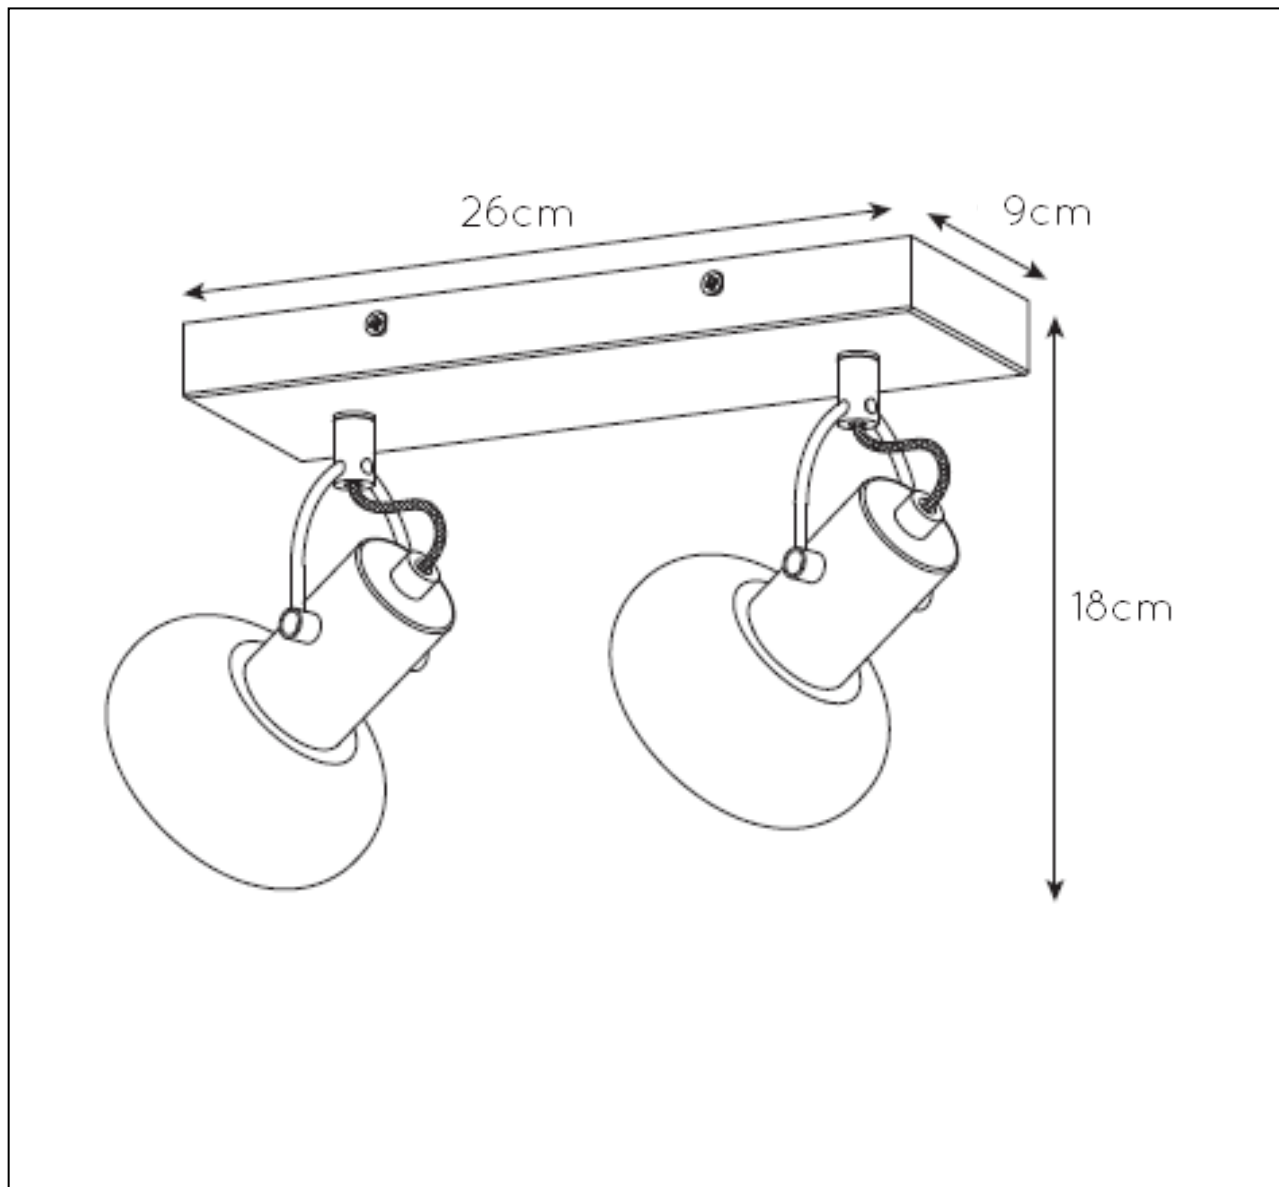

LUCIDE

GENERAL SPECIFICATIONS

RECOMMENDED LUCIDE
LIGHT SOURCE

49046/03/62

Light source dimmable : Yes

Light source incl. : No

General

Dimensions LxWxH : 26 cm x 9 cm x 18 cm
Height minimum : 14,5cm
Height maximum : 18cm
Dimensions shade LxWxH : 10 cm x 5.3cm x 10cm
Main material : Metal+glass
Ceiling rose material : Metal
Color : Matt black+smokey glass
Style : Modern
Shape : -
Weight : 0.61 kg
Warranty : 2 years

Product specifications

Dimmable : No
Light direction : Around (Diffuse)
Adjustable in height : Not Adjustable In
Height (Before Installation)
Directional : Directional
Cable : No Cable On Product
Cable length : -
Sensor : Without Sensor
Control : No
IP-Class : 20
Electric class : 1
Light source including: No
Lamp socket : E14
Light source number : 2
Power requirements : 220-240V~50Hz
Bulb type & maximum wattage : E14- max.25W

For more specifications of this product please visit

www.lucide.com

LUCIDE

TECHNICAL DRAWING & DIMENSIONS

MADEE

Item number : 17993/02/30

EAN code : 5411212176783

For more specifications, dimensions please visit