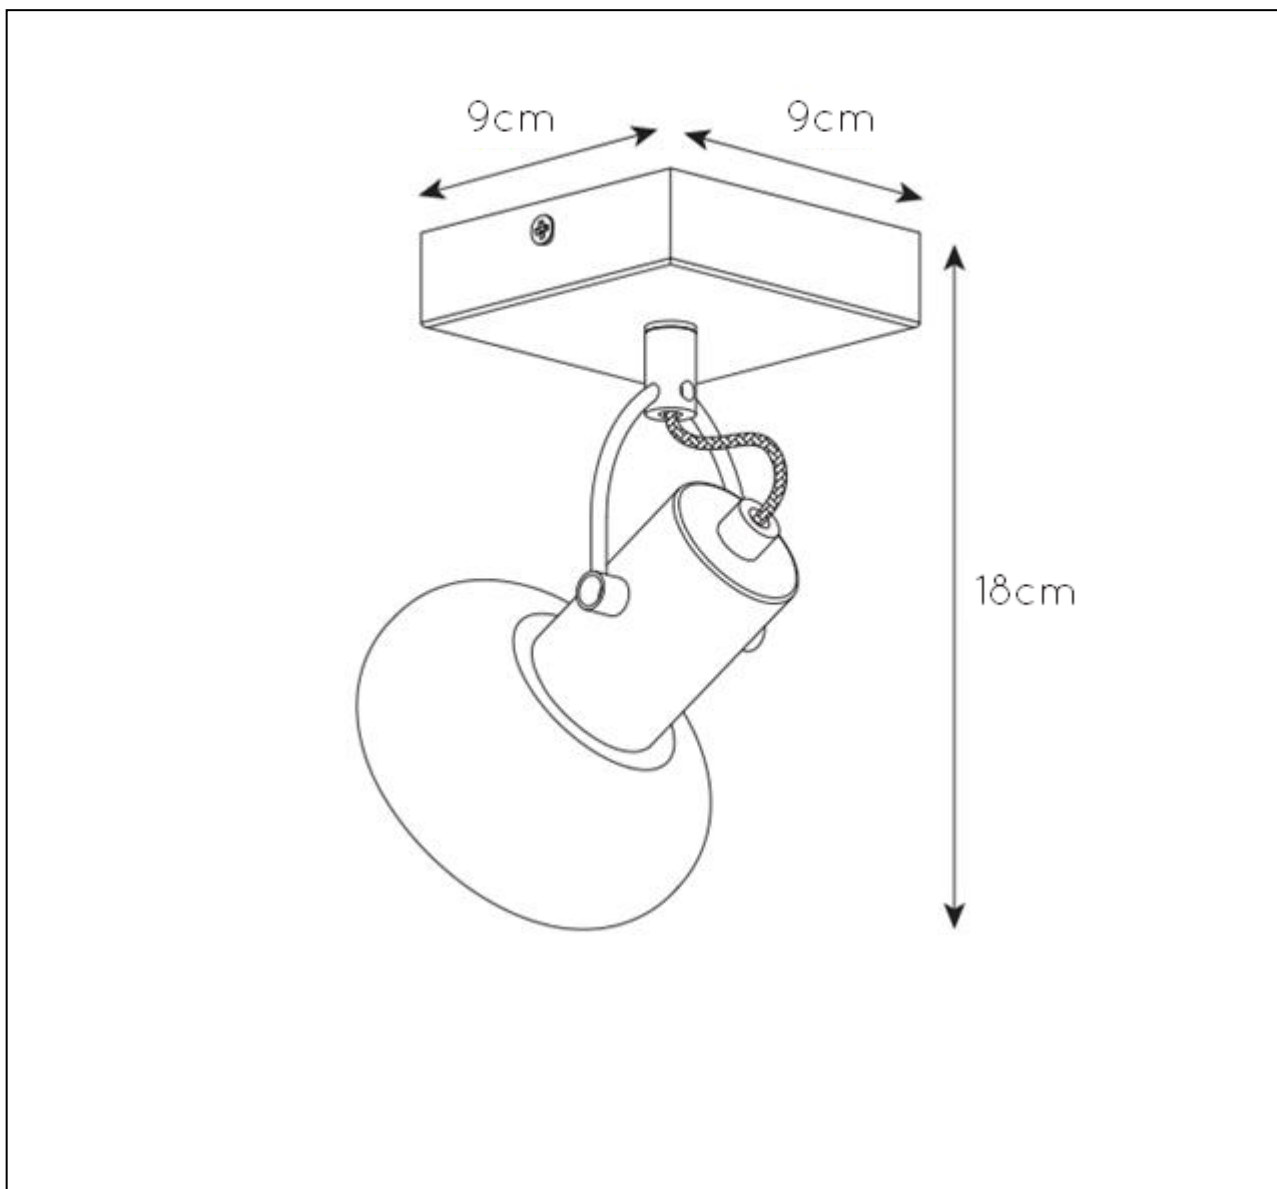

LUCIDE

TECHNICAL DRAWING & DIMENSIONS

MADEE

Item number : 17993/01/30

EAN code : 5411212176776

For more specifications, dimensions please visit

www.lucide.com