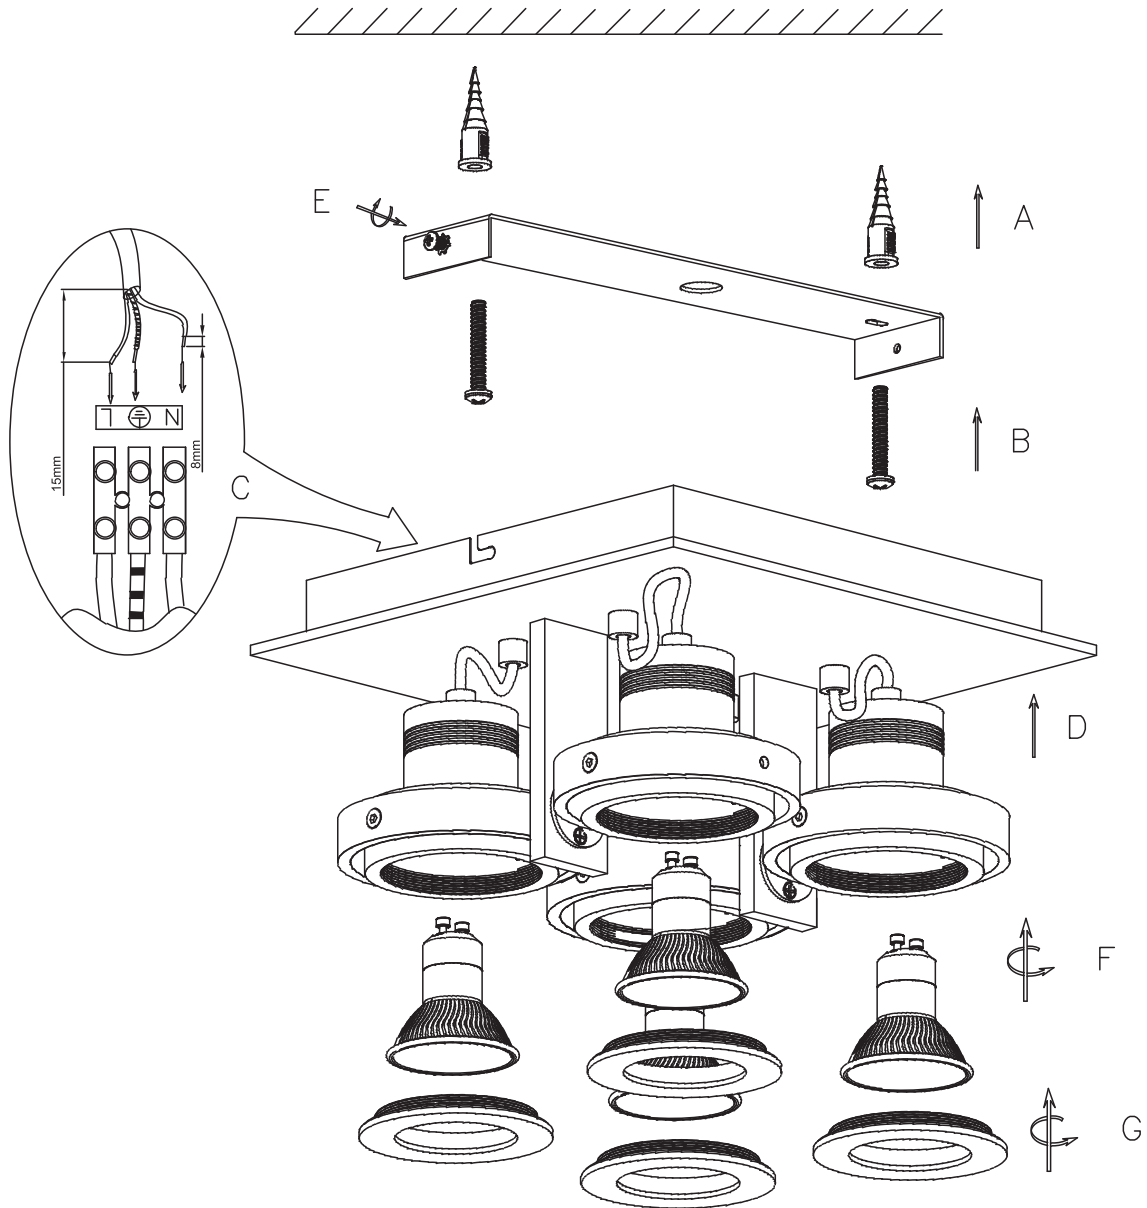

LUCIDE

Item number: 17906/21/12 - 17906/21/31

Technical details

Materials used:	ALUMINIUM
Color:	ALUMINIUM / SAND WHITE
Dimmable and how is fixture dimmable	Yes.Dim to warm
Size:	Height: 12.5cm
	Length: 23.0cm
	Width: 23.0cm
	Net weight: 2.66kg
Power requirements:	220-240V ~ 50Hz
Bulb type and maximum wattage:	GU10 LED 4 x 5W
Number of bulbs:	4xGU10 LED 5W
IP degree:	IP20