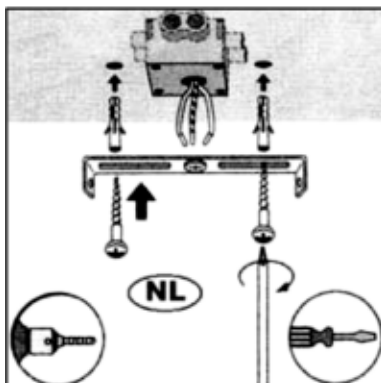

LUCIDE

Item number: 17906/21/12 - 17906/21/31

Technical details

Materials used:	ALUMINIUM
Color:	ALUMINIUM / SAND WHITE
Dimmable and how is fixture dimmable	Yes.Dim to warm
Size:	Height: 12.5cm
	Length: 23.0cm
	Width: 23.0cm
	Net weight: 2.66kg
Power requirements:	220-240V ~ 50Hz
Bulb type and maximum wattage:	GU10 LED 4 x 5W
Number of bulbs:	4xGU10 LED 5W
IP degree:	IP20