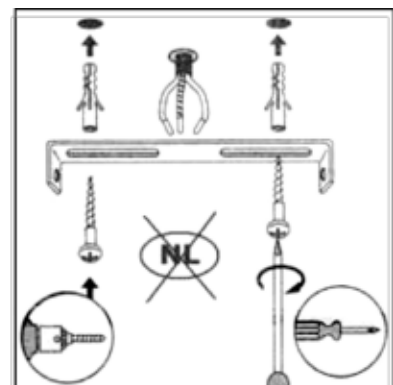

LUCIDE

Item number: 17906/21/12 - 17906/21/31

Technical details

Materials used:	ALUMINIUM
Color:	ALUMINIUM / SAND WHITE
Dimmable and how is fixture dimmable	Yes.Dim to warm
Size:	Height: 12.5cm
	Length: 23.0cm
	Width: 23.0cm
	Net weight: 2.66kg
Power requirements:	220-240V ~ 50Hz
Bulb type and maximum wattage:	GU10 LED 4 x 5W
Number of bulbs:	4xGU10 LED 5W
IP degree:	IP20