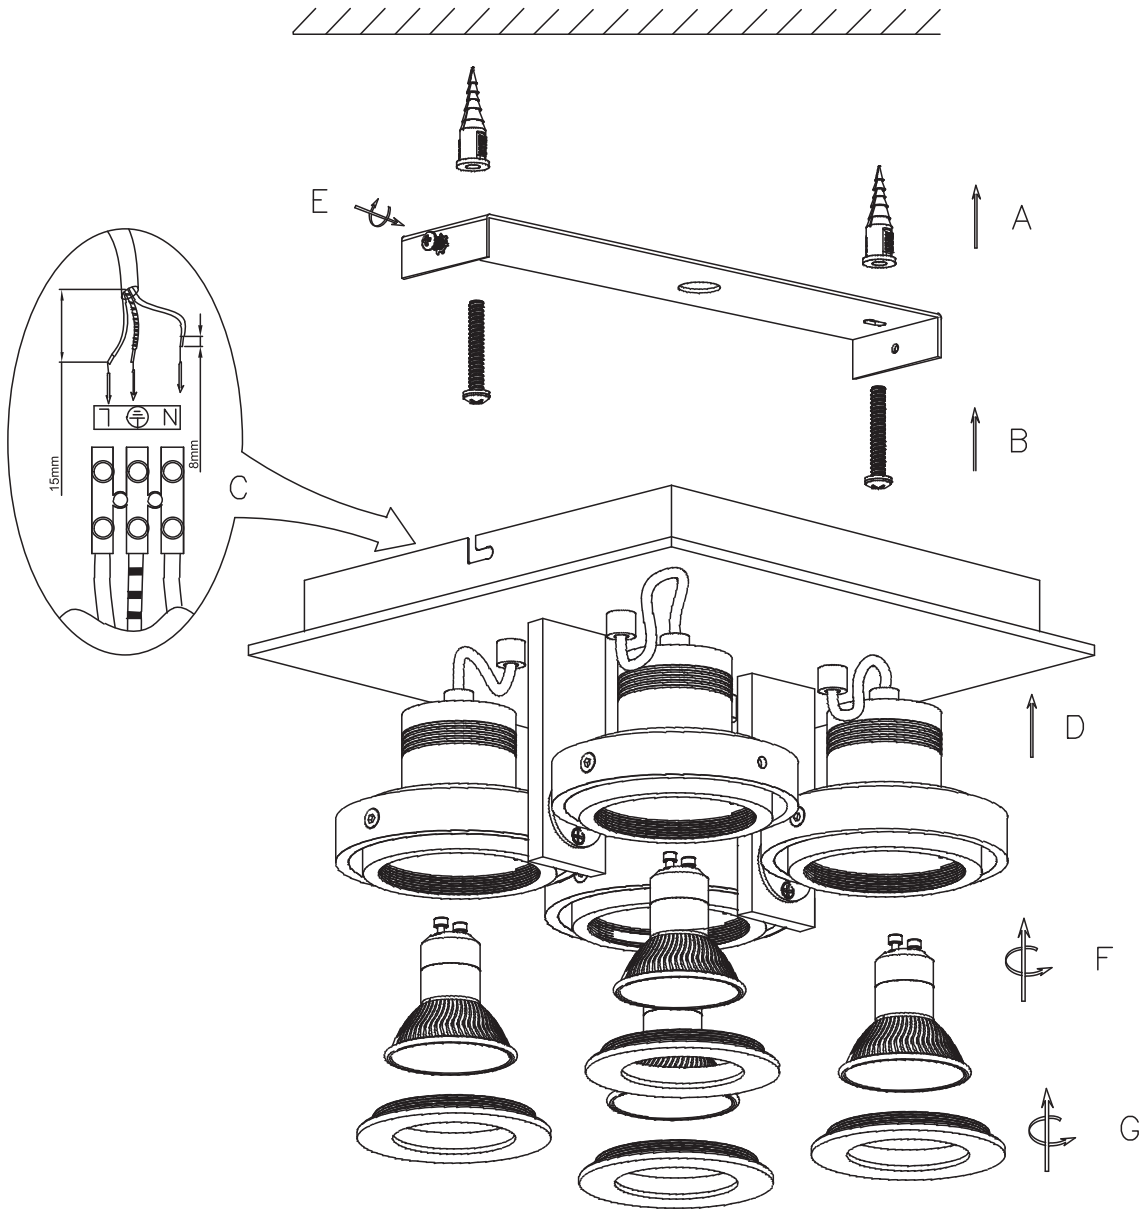

LUCIDE

Item number: 17906/21/12 - 17906/21/31

Technical details

Materials used:	ALUMINIUM
Color:	ALUMINIUM / SAND WHITE
Dimmable and how is fixture dimmable	Yes.Dim to warm
Size:	Height: 12.5cm
	Length: 23.0cm
	Width: 23.0cm
	Net weight: 2.66kg
Power requirements:	220-240V ~ 50Hz
Bulb type and maximum wattage:	GU10 LED 4 x 5W
Number of bulbs:	4xGU10 LED 5W
IP degree:	IP20