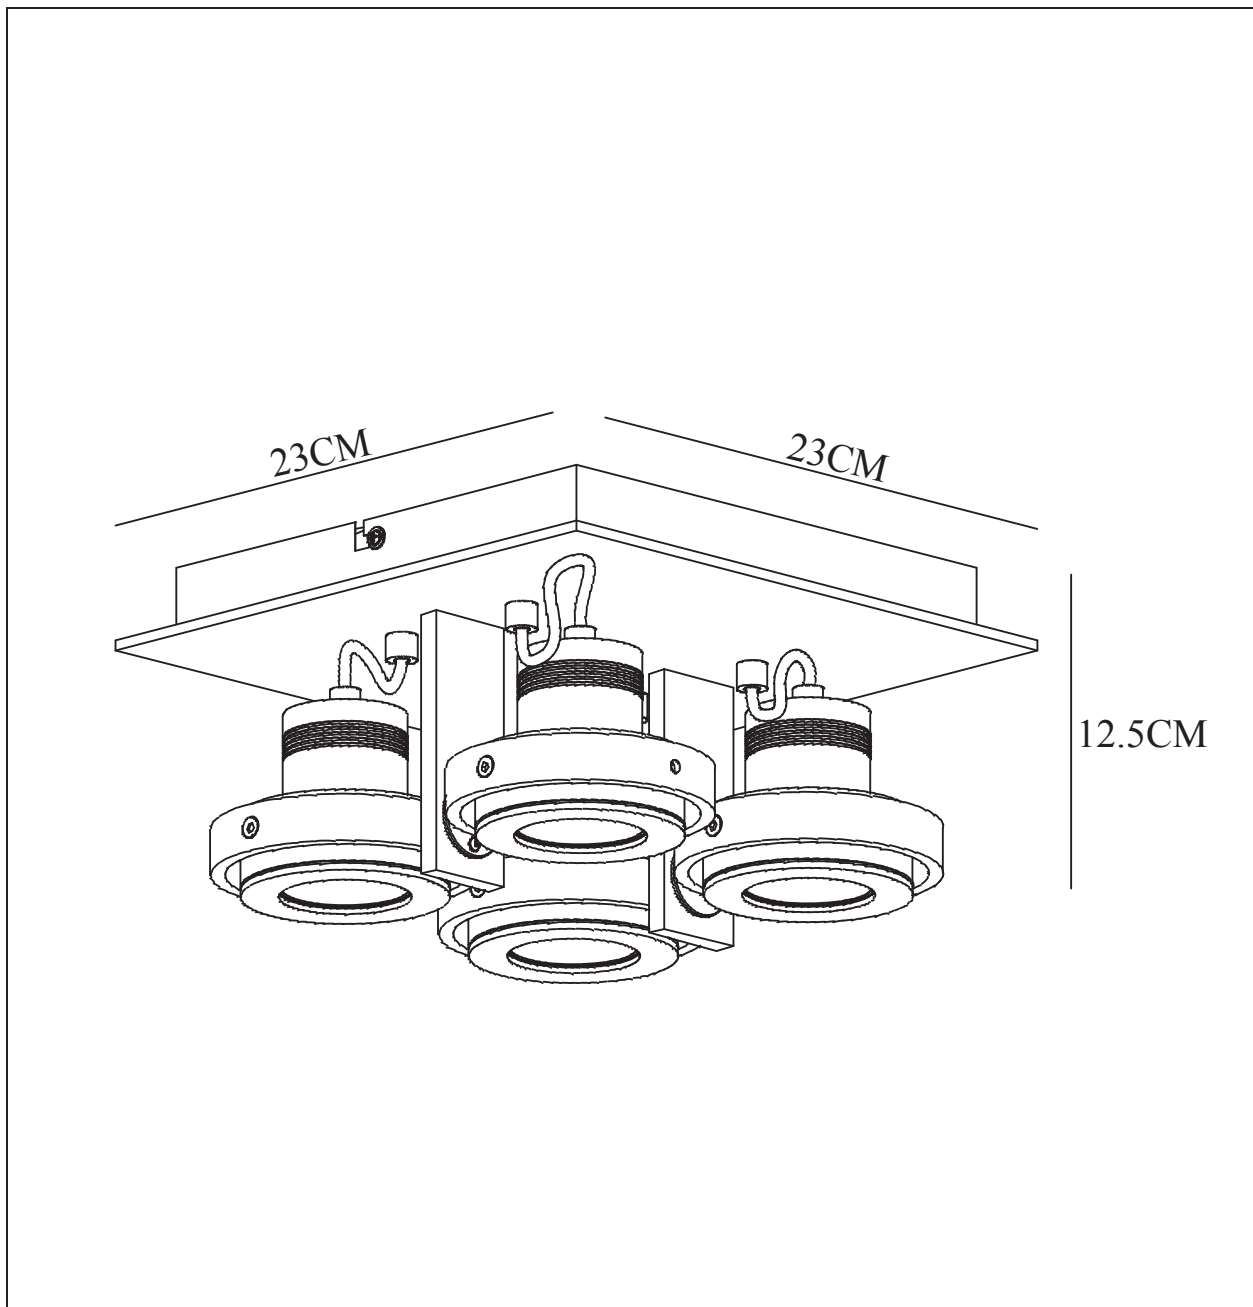

LUCIDE

Item number: 17906/21/12 - 17906/21/31

Technical details

Materials used:	ALUMINIUM
Color:	ALUMINIUM / SAND WHITE
Dimmable and how is fixture dimmable	Yes.Dim to warm
Size:	Height: 12.5cm
	Length: 23.0cm
	Width: 23.0cm
	Net weight: 2.66kg
Power requirements:	220-240V ~ 50Hz
Bulb type and maximum wattage:	GU10 LED 4 x 5W
Number of bulbs:	4xGU10 LED 5W
IP degree:	IP20