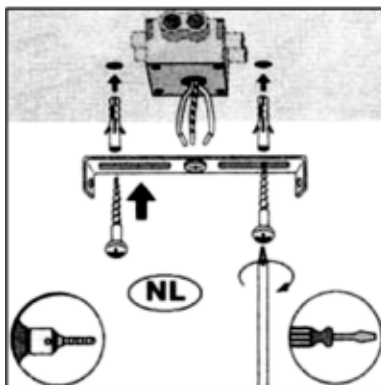

LUCIDE

Item number: 17906/21/12 - 17906/21/31

Technical details

Materials used:	ALUMINIUM
Color:	ALUMINIUM / SAND WHITE
Dimmable and how is fixture dimmable	Yes.Dim to warm
Size:	Height: 12.5cm
	Length: 23.0cm
	Width: 23.0cm
	Net weight: 2.66kg
Power requirements:	220-240V ~ 50Hz
Bulb type and maximum wattage:	GU10 LED 4 x 5W
Number of bulbs:	4xGU10 LED 5W
IP degree:	IP20