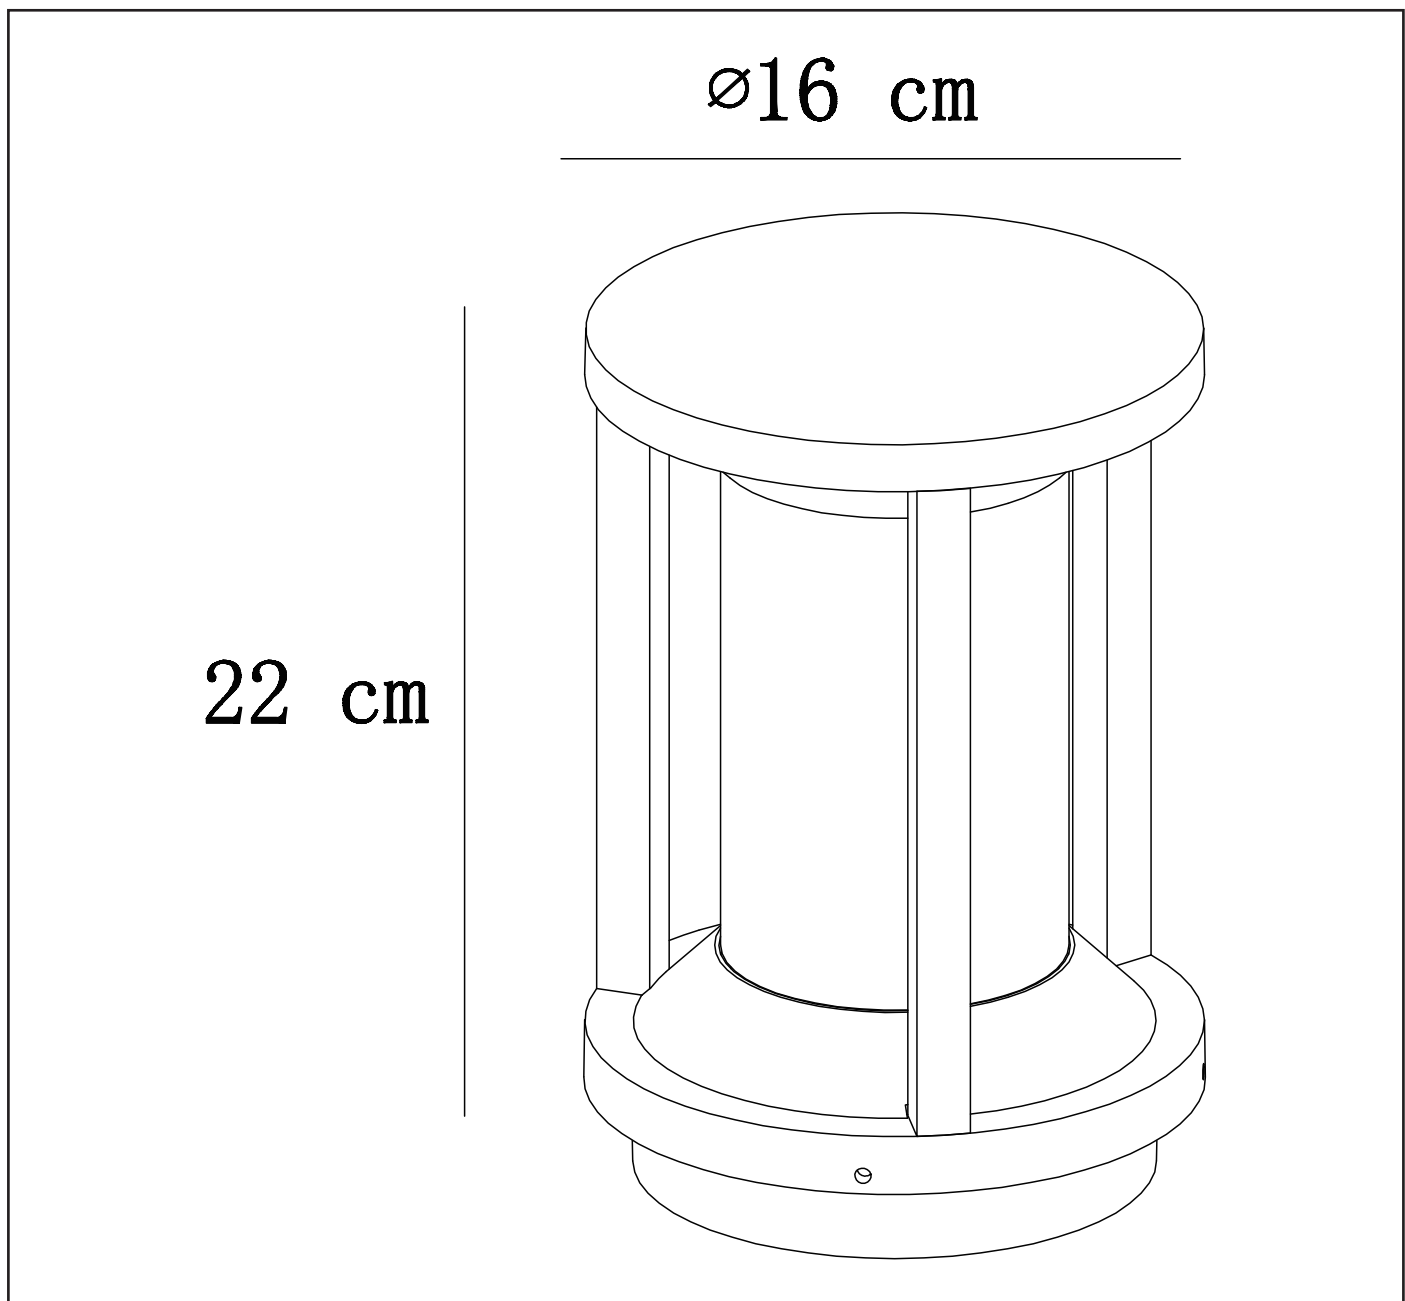

LUCIDE

GENERAL SPECIFICATIONS

RECOMMENDED LUCIDE LIGHT SOURCE

49035/05/62

Light source dimmable : YES

Light source incl. : NO

General

Dimensions LxWxH : 16CM x 16CM x 22CM

Height minimum : 22CM

Height maximum : 22CM

Dimensions shade LxWxH :

Main material : Die-casting Aluminum

Ceiling rose material :

Color : BLACK

Style : Modern

Shape : As Shown

Weight : 1.0KG

Warranty : 2 years

Product specifications

Dimmable : NO

Light direction : Pillar Light

Adjustable in height : No

Directional : Not Directional

Cable : No

www.lucide.com

LUCIDE

TECHNICAL DRAWING & DIMENSIONS

CADIX

Item number : 15804/22/30

EAN code : 5 411212151902

For more specifications, dimensions please visit

www.lucide.com