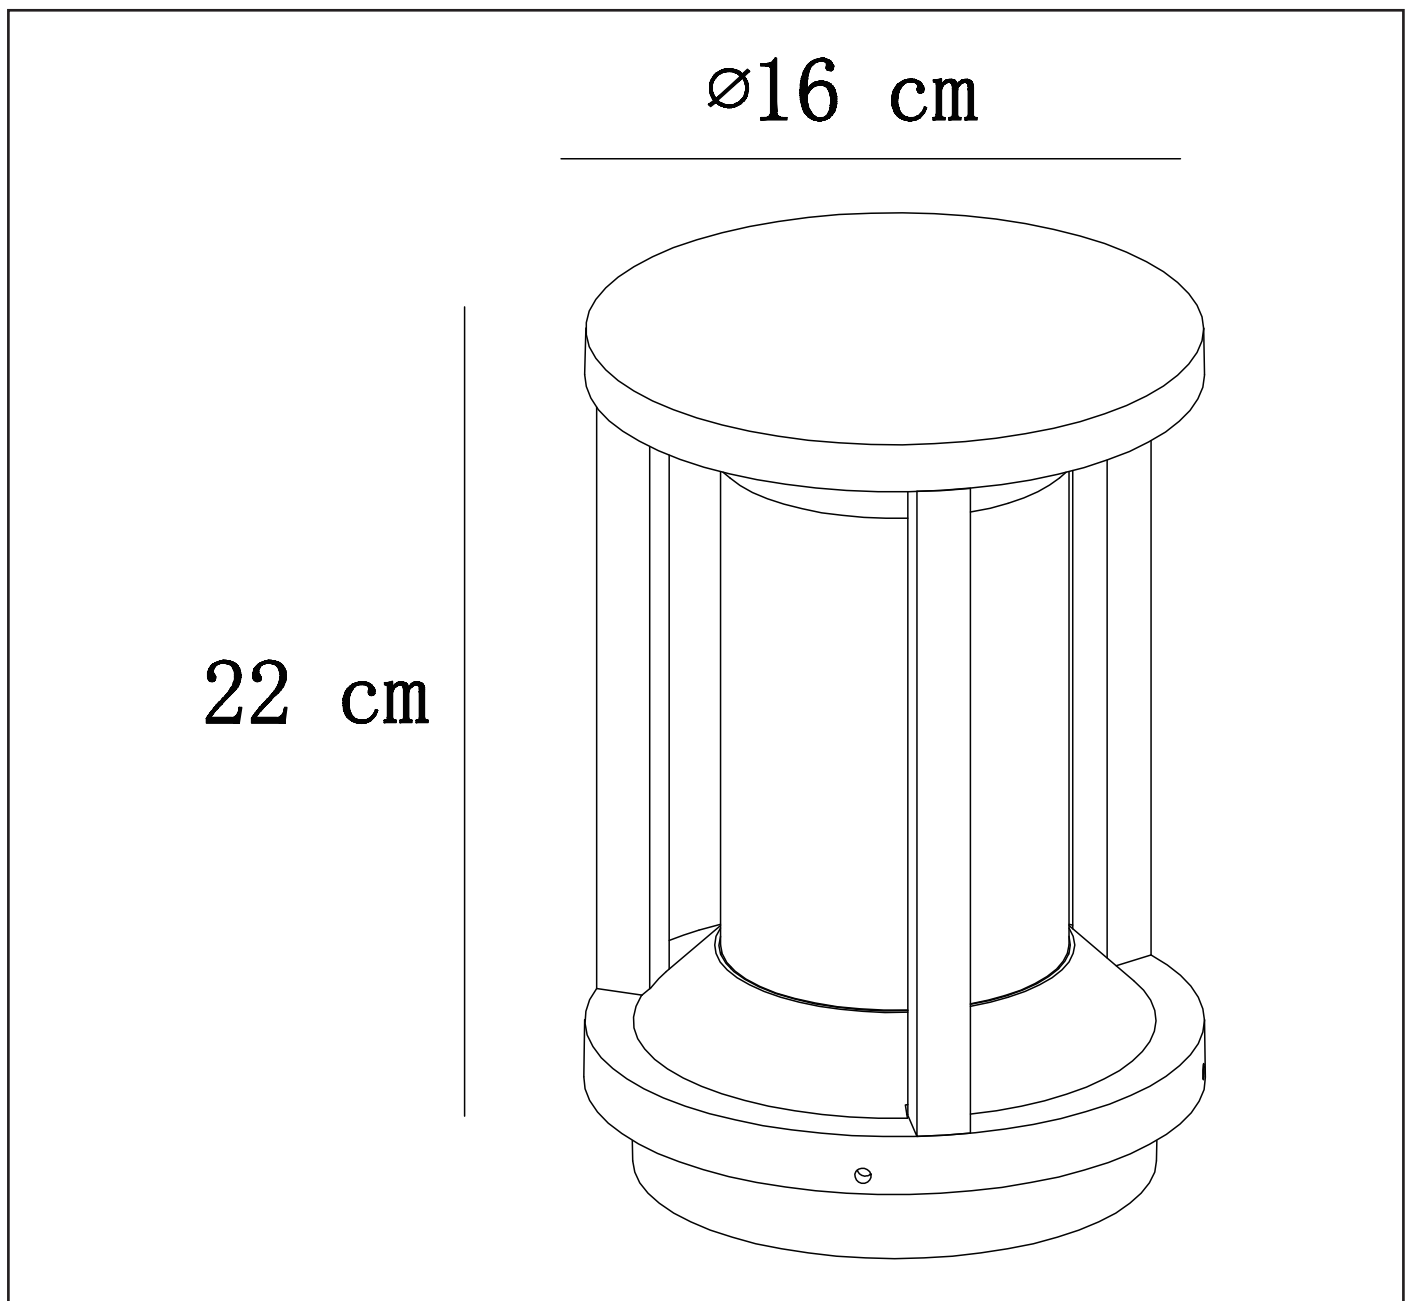

LUCIDE

TECHNICAL DRAWING & DIMENSIONS

CADIX

Item number : 15804/22/30

EAN code : 5 411212151902

For more specifications, dimensions please visit

www.lucide.com