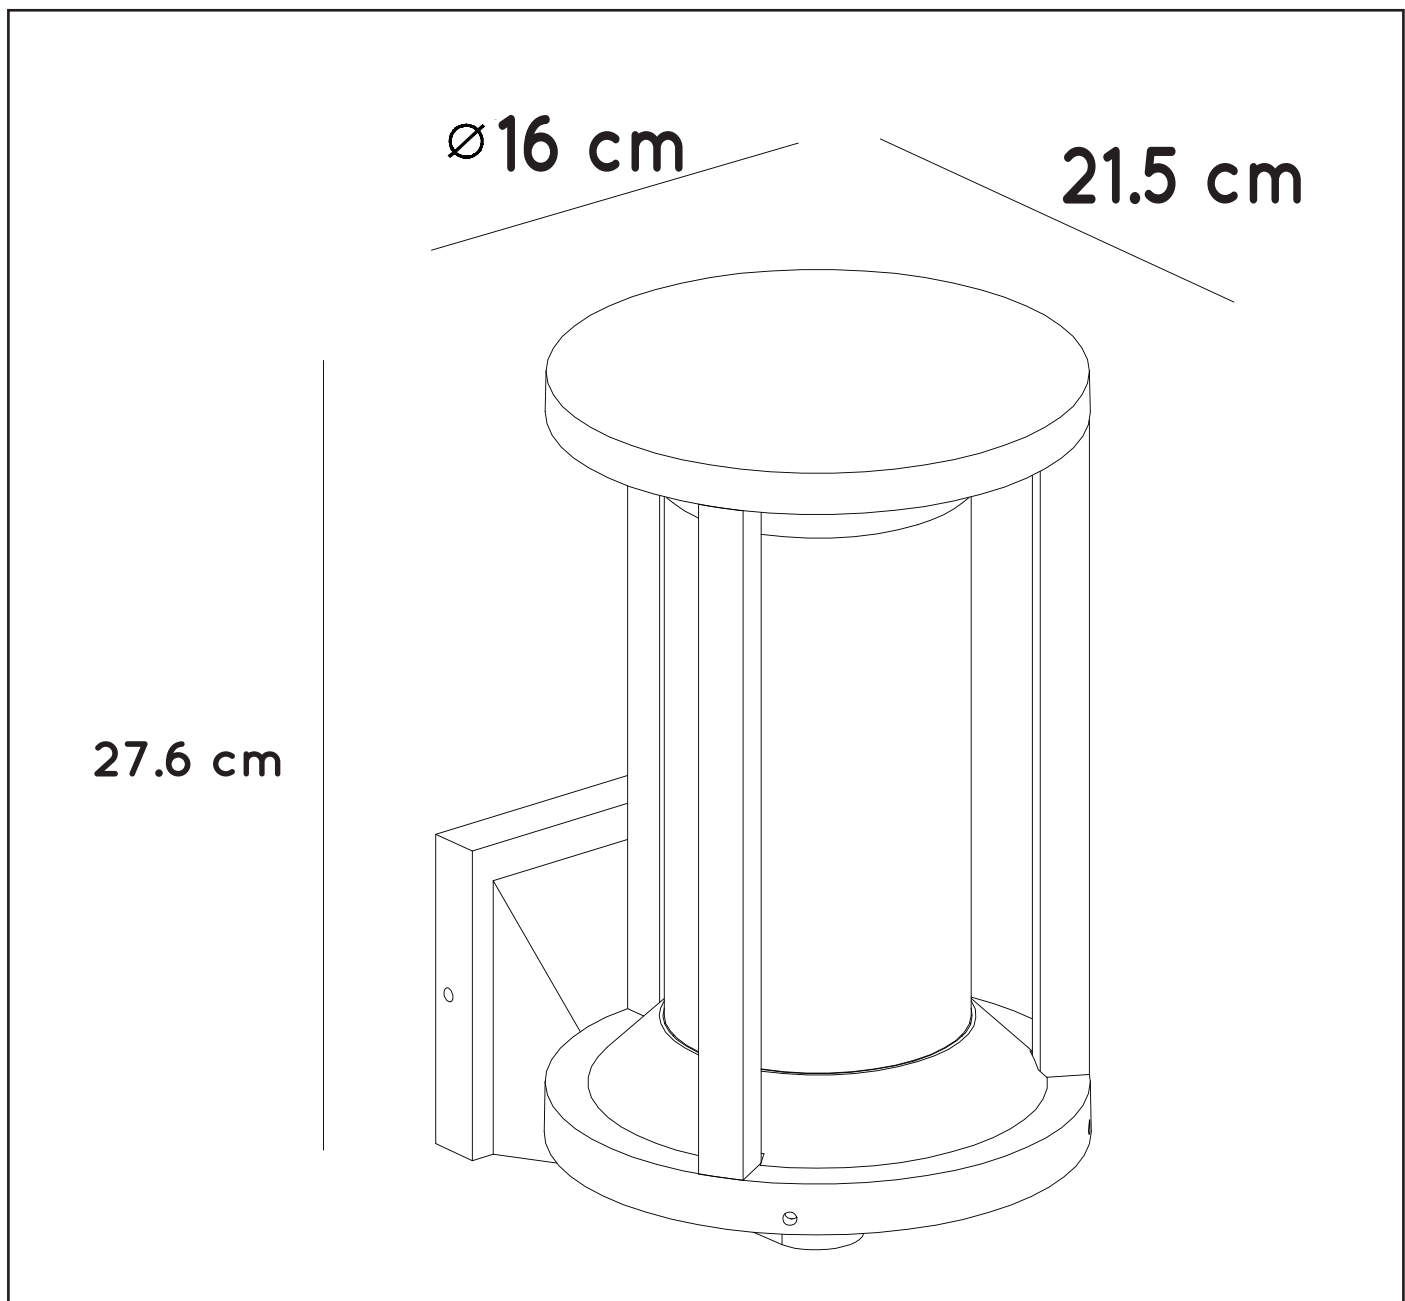

LUCIDE

GENERAL SPECIFICATIONS

RECOMMENDED LUCIDE LIGHT SOURCE

49035/05/62

Light source dimmable : YES

Light source incl. : NO

General

Dimensions LxWxH : 16CM x 21.5CM x 27.6CM

Height minimum : 27.6CM

Height maximum : 27.6CM

Dimensions shade LxWxH :

Main material : Die-casting Aluminum

Ceiling rose material :

Color : BLACK

Style : Modern

Shape : As Shown

Weight : 1.3KG

Warranty : 2 years

Product specifications

Dimmable : NO

Light direction : Wall Light

Adjustable in height : No

Directional : Not Directional

Cable : No

www.lucide.com

LUCIDE

TECHNICAL DRAWING & DIMENSIONS

CADIX

Item number : 15803/01/30

EAN code : 5 411212151896

For more specifications, dimensions please visit

www.lucide.com