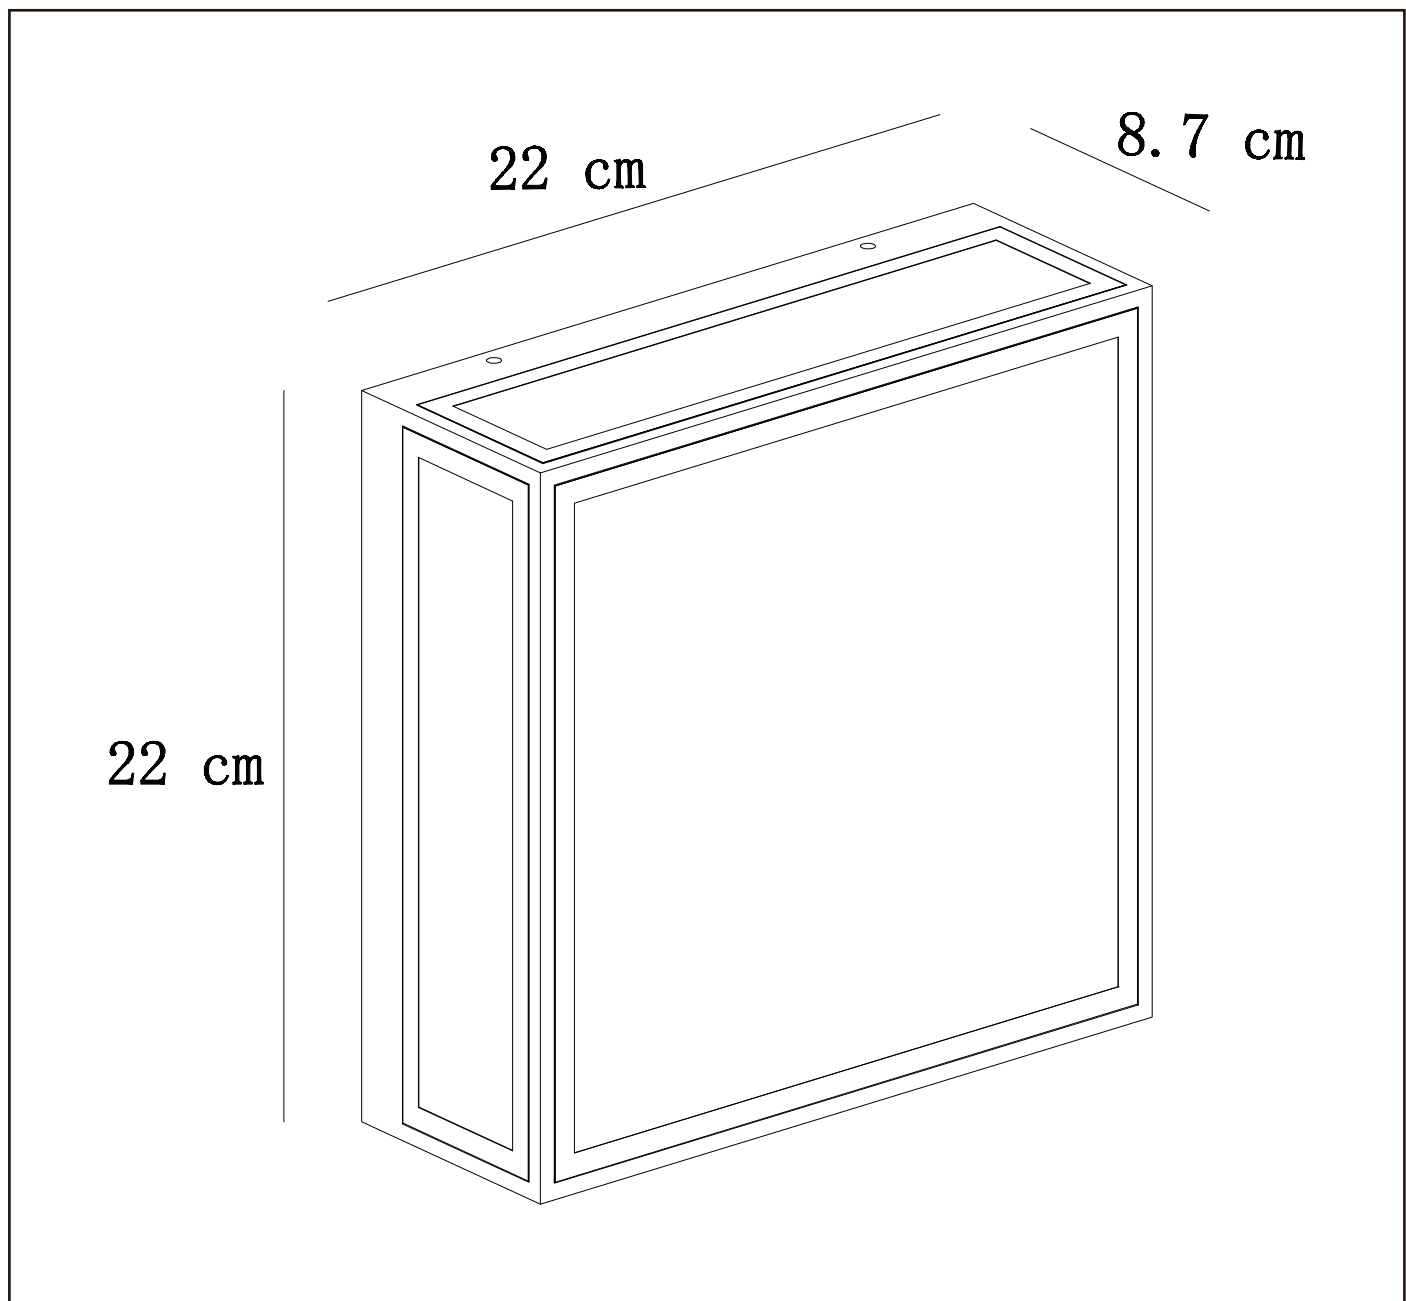

LUCIDE

GENERAL SPECIFICATIONS

RECOMMENDED LUCIDE LIGHT SOURCE

49042/05/62

Light source dimmable : YES

Light source incl. : NO

General

Dimensions LxWxH : 22CM x 22CM x 8.7CM

Heigth minimum : 8.7CM

Heigth maximum : 8.7CM

Dimensions shade LxWxH :

Main material : Die-casting Aluminum

Ceiling rose material :

Color : BLACK

Style : Modern

Shape : SQUARE

www.lucide.com

LUCIDE

TECHNICAL DRAWING & DIMENSIONS

DUKAN

Item number : 15802/02/30

EAN code : 5 411212151889

For more specifications, dimensions please visit

www.lucide.com