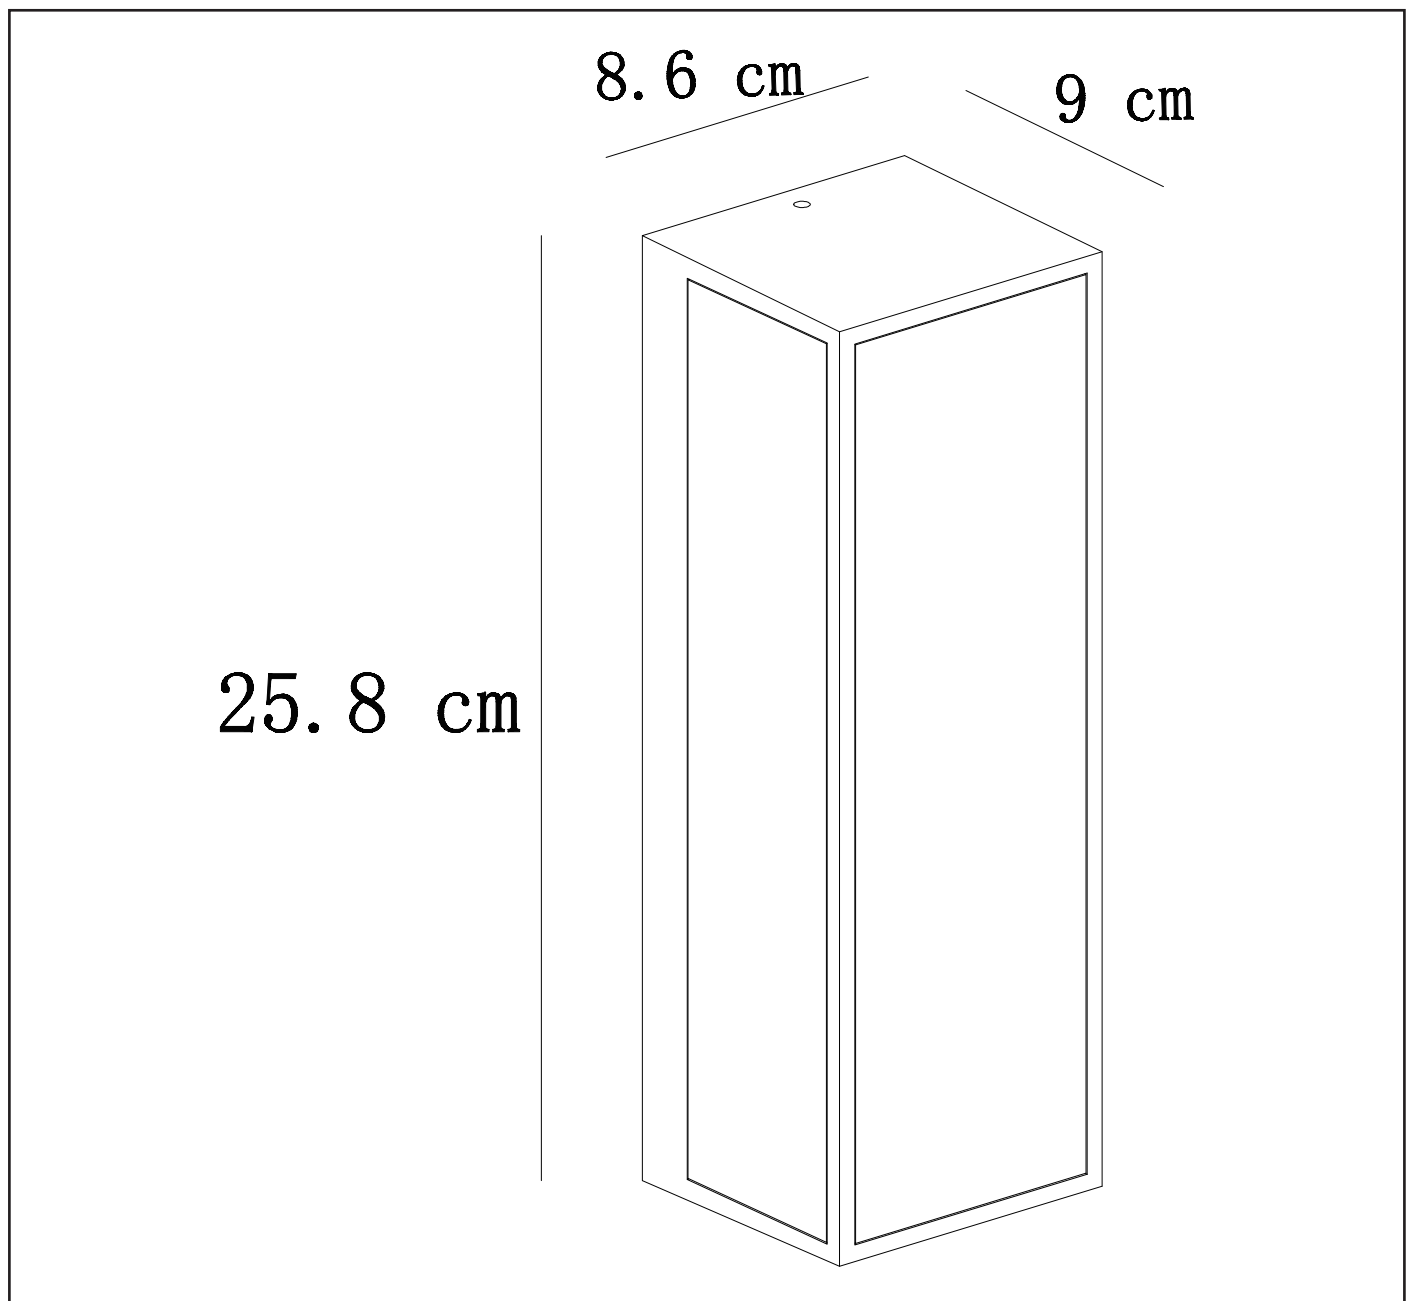

LUCIDE

GENERAL SPECIFICATIONS

**RECOMMENDED LUCIDE LIGHT SOURCE****49042/05/62**

Light source dimmable : YES

Light source incl. : NO

General

Dimensions LxWxH : 9CM x 8.6CM x 25.8CM

Heigth minimum : 25.8CM

Heigth maximum : 25.8CM

Dimensions shade LxWxH :

Main material : Die-casting Aluminum

Ceiling rose material :

Color : BLACK

Style : Modern

Shape : SQUARE

Weight : 1.06 KG

www.lucide.com

LUCIDE

TECHNICAL DRAWING & DIMENSIONS

DUKAN

Item number : 15802/01/30

EAN code : 5 411212151872

For more specifications, dimensions please visit

www.lucide.com