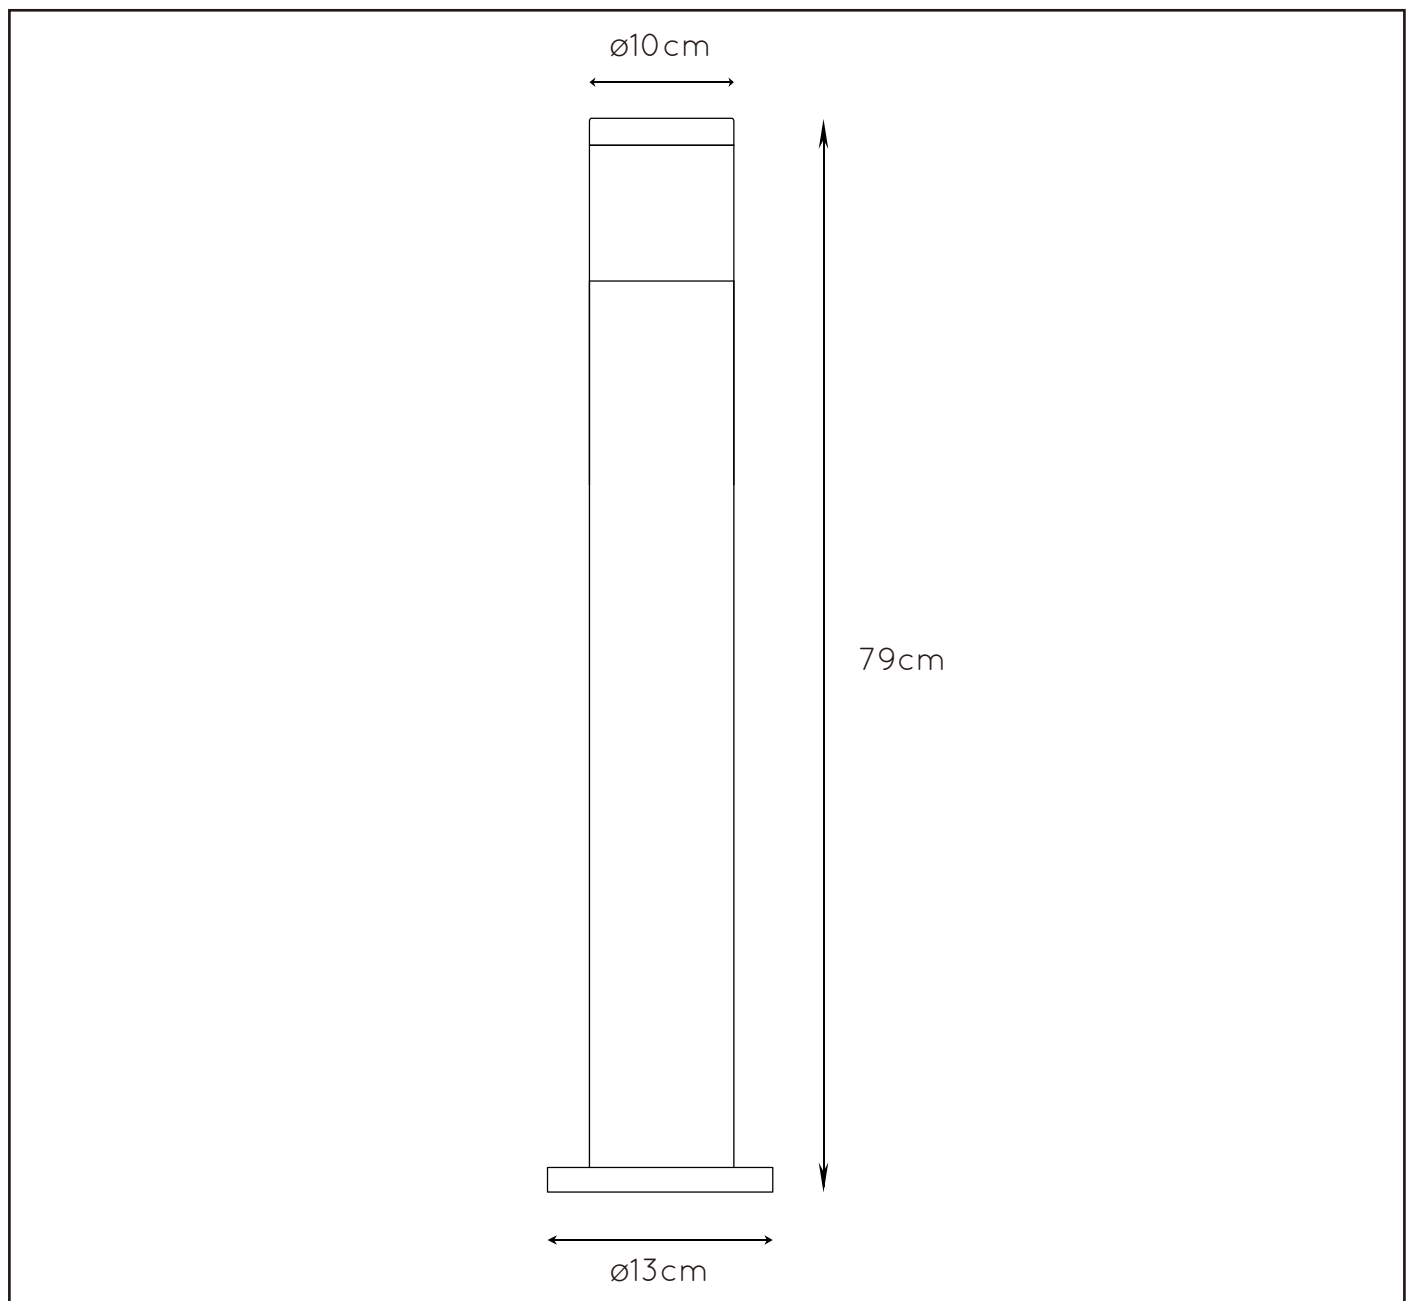

Dimensions LxWxH : 13 cm x 13 cm x 79 cm
 Height minimum : 79 cm
 Height maximum : 79 cm
 Dimensions shade LxWxH : 10 cm x 10 cm x 12 cm
 Main material : Stainless Steel
 Ceiling rose material : -
 Color : Black / Silver
 Style : Modern
 Shape : Round
 Weight : 1,35 kg
 Warranty : 2 years

Product specifications

Dimmable : No
 Light direction : Downlight
 Adjustable in height : No
 Directional : Not Directional
 Cable : No
 Cable length : -
 Sensor : Without Sensor
 Control : Light Switch Control
 IP-Class : 44
 Electric class : 1
 Light source including? : No
 Lamp socket : E27
 Light source number : 1
 Power requirements : 220-240V~50Hz
 Bulb type & maximum wattage : MAX 40W

IP44

IP54

IP65

IP67

Explanation of IP numbers for degrees of protection, see safety instruction manual in the box.

For more specifications of this product please visit

www.lucide.com

LUCIDE

TECHNICAL DRAWING & DIMENSIONS

FEDOR

Item number : 14899/80/30
EAN code : 5411212144379

Item number : 14899/80/12
EAN code : 5411212144362

For more specifications, dimensions please visit
www.lucide.com

LUCIDE