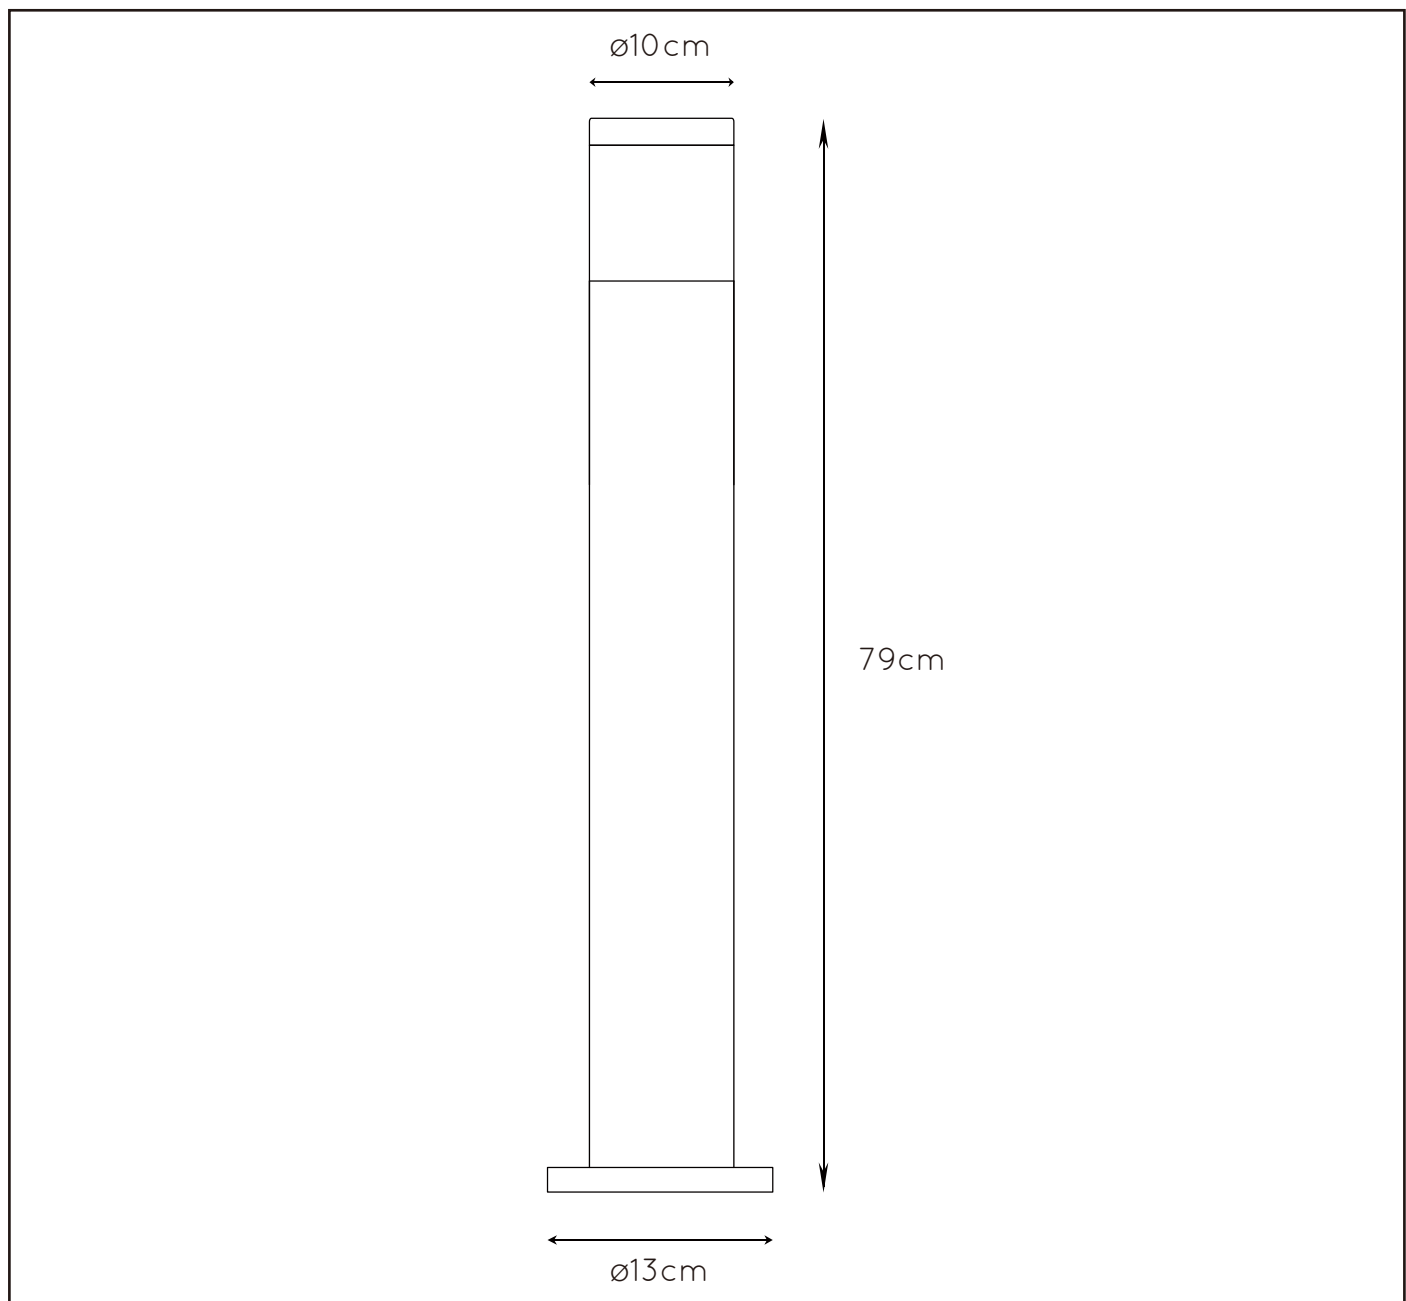

Dimensions LxWxH : 13 cm x 13 cm x 79 cm
Height minimum : 79 cm
Height maximum : 79 cm
Dimensions shade LxWxH : 10 cm x 10 cm x 12 cm
Main material : Stainless Steel
Ceiling rose material : -
Color : Black / Silver
Style : Modern
Shape : Round
Weight : 1,35 kg
Warranty : 2 years

Product specifications

Dimmable : No
Light direction : Downlight
Adjustable in height : No
Directional : Not Directional
Cable : No
Cable length : -
Sensor : Without Sensor
Control : Light Switch Control
IP-Class : 44
Electric class : 1
Light source including? : No
Lamp socket : E27
Light source number : 1
Power requirements : 220-240V~50Hz
Bulb type & maximum wattage : MAX 40W

IP44

IP54

IP65

IP67

Explanation of IP numbers for degrees of protection, see safety instruction manual in the box.

For more specifications of this product please visit

www.lucide.com

LUCIDE

TECHNICAL DRAWING & DIMENSIONS

FEDOR

Item number : 14899/80/30
EAN code : 5411212144379

Item number : 14899/80/12
EAN code : 5411212144362

For more specifications, dimensions please visit
www.lucide.com

LUCIDE