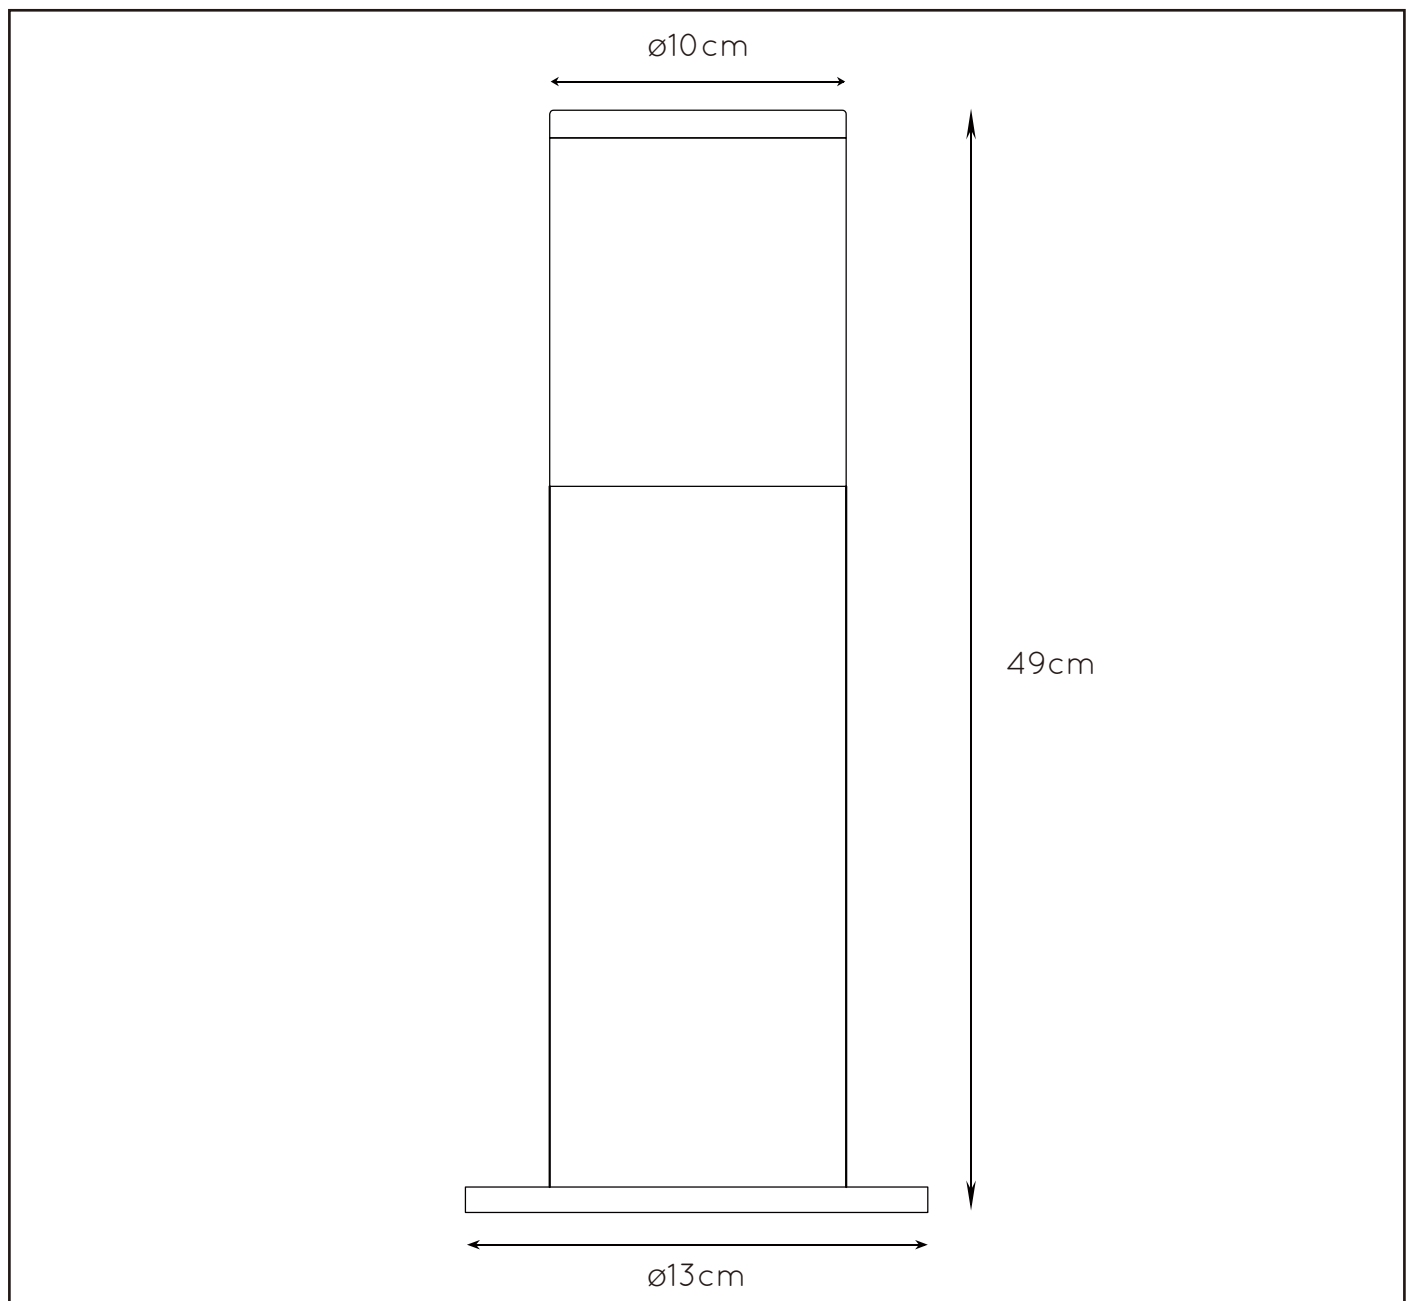

**Dimensions LxWxH :** 13 cm x 13 cm x 49 cm  
**Height minimum :** 49 cm  
**Height maximum :** 49 cm  
**Dimensions shade LxWxH :** 10 cm x 10 cm x 12 cm  
**Main material :** Stainless Steel  
**Ceiling rose material :** -  
**Color :** Black / Silver  
**Style :** Modern  
**Shape :** Round  
**Weight :** 1,13 kg  
**Warranty :** 2 years

**Product specifications**

**Dimmable :** No  
**Light direction :** Downlight  
**Adjustable in height :** No  
**Directional :** Not Directional  
**Cable :** No  
**Cable length :** -  
**Sensor :** Without Sensor  
**Control :** Light Switch Control  
**IP-Class :** 44  
**Electric class :** 1  
**Light source including? :** No  
**Lamp socket :** E27  
**Light source number :** 1  
**Power requirements :** 220-240V~50Hz  
**Bulb type & maximum wattage :** MAX 40W

IP44

IP54

IP65

IP67

Explanation of IP numbers for degrees of protection, see safety instruction manual in the box.

For more specifications of this product please visit

**www.lucide.com**

LUCIDE

## FEDOR

Item number : 14899/50/30  
EAN code : 5411212144355

Item number : 14899/50/12  
EAN code : 5411212144348

For more specifications, dimensions please visit  
[www.lucide.com](http://www.lucide.com)