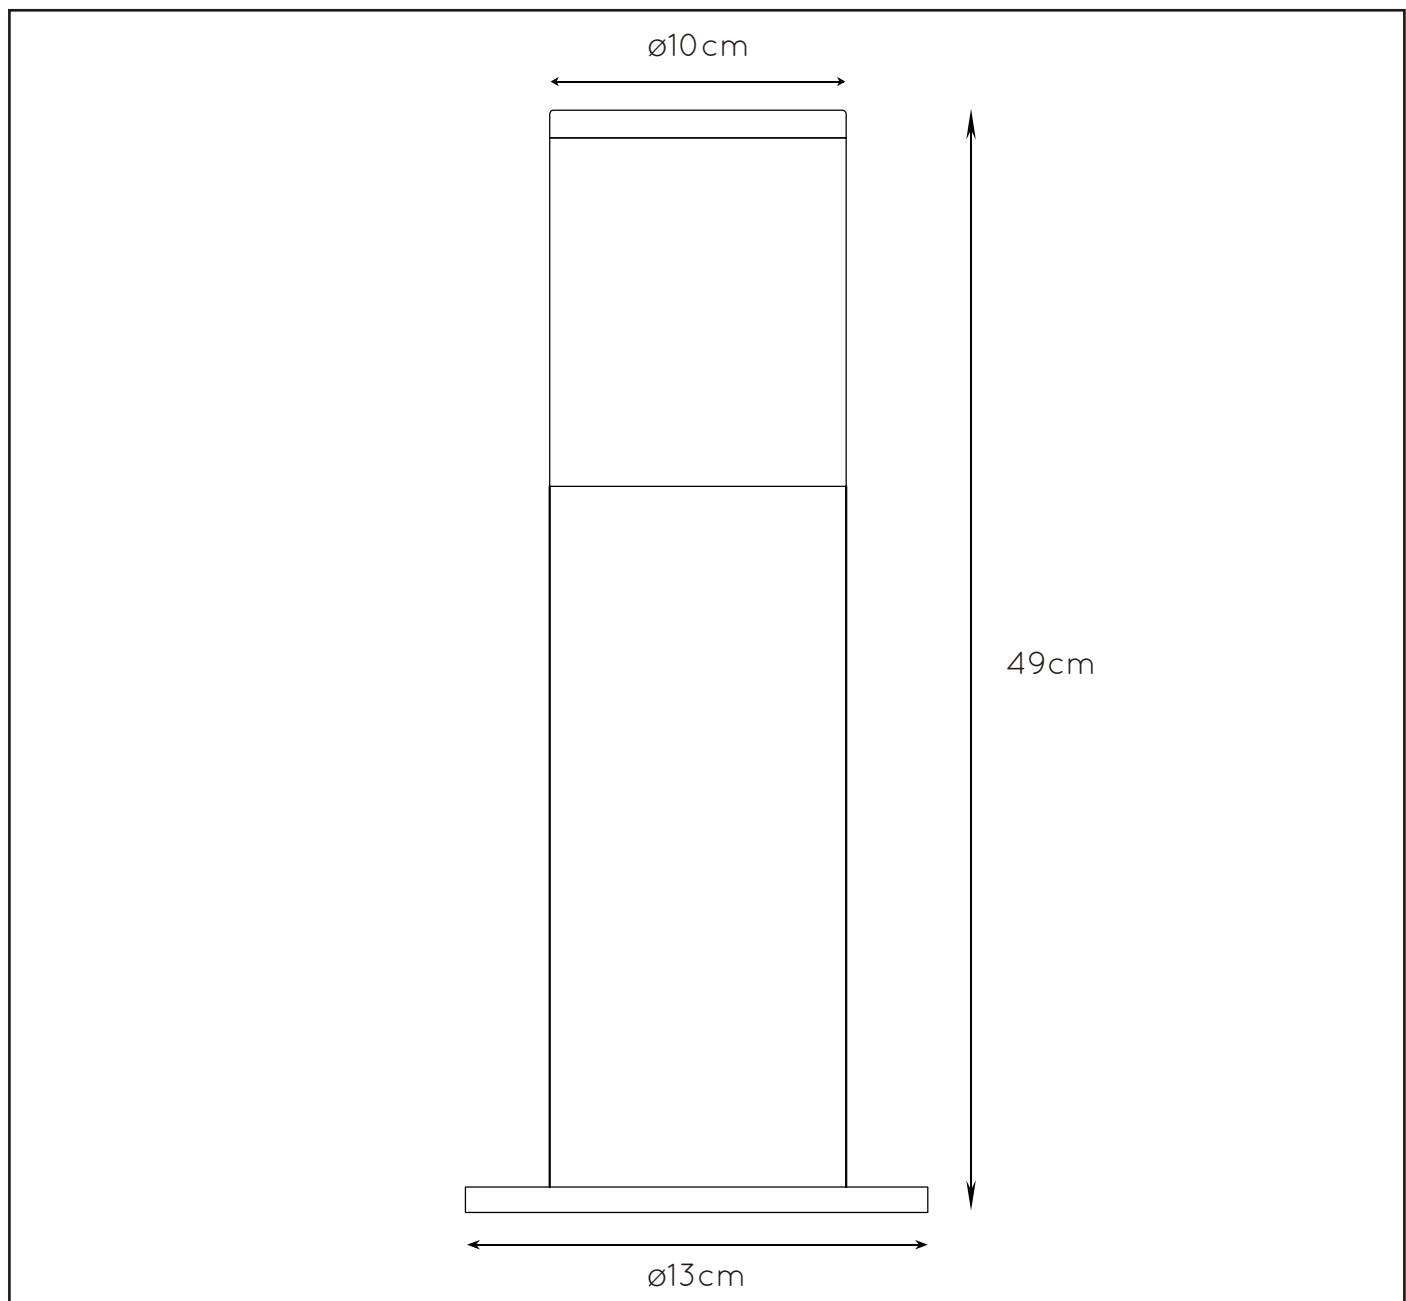

Dimensions LxWxH : 13 cm x 13 cm x 49 cm
Height minimum : 49 cm
Height maximum : 49 cm
Dimensions shade LxWxH : 10 cm x 10 cm x 12 cm
Main material : Stainless Steel
Ceiling rose material : -
Color : Black / Silver
Style : Modern
Shape : Round
Weight : 1,13 kg
Warranty : 2 years

Product specifications

Dimmable : No
Light direction : Downlight
Adjustable in height : No
Directional : Not Directional
Cable : No
Cable length : -
Sensor : Without Sensor
Control : Light Switch Control
IP-Class : 44
Electric class : 1
Light source including? : No
Lamp socket : E27
Light source number : 1
Power requirements : 220-240V~50Hz
Bulb type & maximum wattage : MAX 40W

IP44

IP54

IP65

IP67

Explanation of IP numbers for degrees of protection, see safety instruction manual in the box.

For more specifications of this product please visit
www.lucide.com

LUCIDE

TECHNICAL DRAWING & DIMENSIONS

FEDOR

Item number : 14899/50/30
EAN code : 5411212144355

Item number : 14899/50/12
EAN code : 5411212144348

For more specifications, dimensions please visit
www.lucide.com

LUCIDE

INSTALLATION DRAWING SPECIFICATIONS