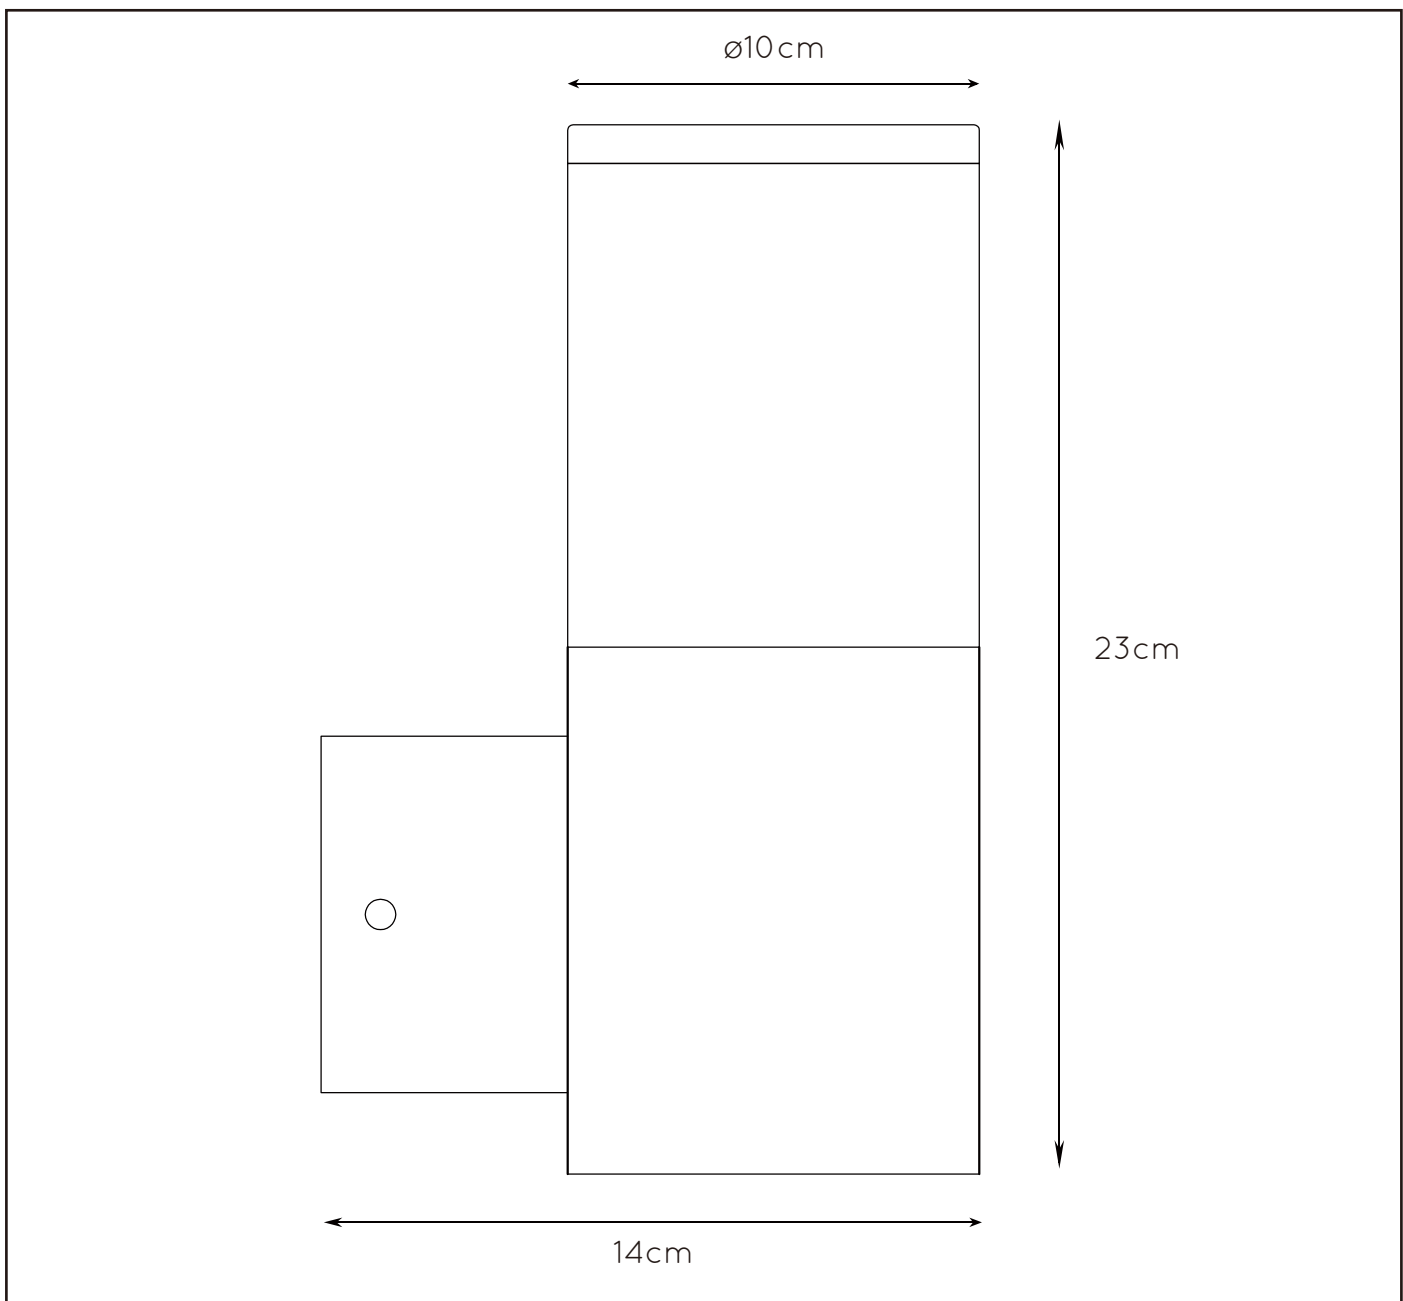

Dimensions LxWxH : 14 cm x 10 cm x 23 cm
Height minimum : 23 cm
Height maximum : 23 cm
Dimensions shade LxWxH : 10 cm x 10 cm x 12 cm
Main material : Stainless Steel
Ceiling rose material : -
Color : Black / Silver
Style : Modern
Shape : Round
Weight : 0,55kg
Warranty : 2 years

Product specifications

Dimmable : No
Light direction : Downlight
Adjustable in height : No
Directional : Not Directional
Cable : No
Cable length : -
Sensor : Without Sensor
Control : Light Switch Control
IP-Class : 44
Electric class : 1
Light source including? : No
Lamp socket : E27
Light source number : 1
Power requirements : 220-240V~50Hz
Bulb type & maximum wattage : MAX 40W

IP44

IP54

IP65

IP67

Explanation of IP numbers for degrees of protection, see safety instruction manual in the box.

For more specifications of this product please visit

www.lucide.com

LUCIDE

TECHNICAL DRAWING & DIMENSIONS

FEDOR

Item number : 14899/01/30
EAN code : 5411212144331

Item number : 14899/01/12
EAN code : 5411212144324

For more specifications, dimensions please visit
www.lucide.com

LUCIDE