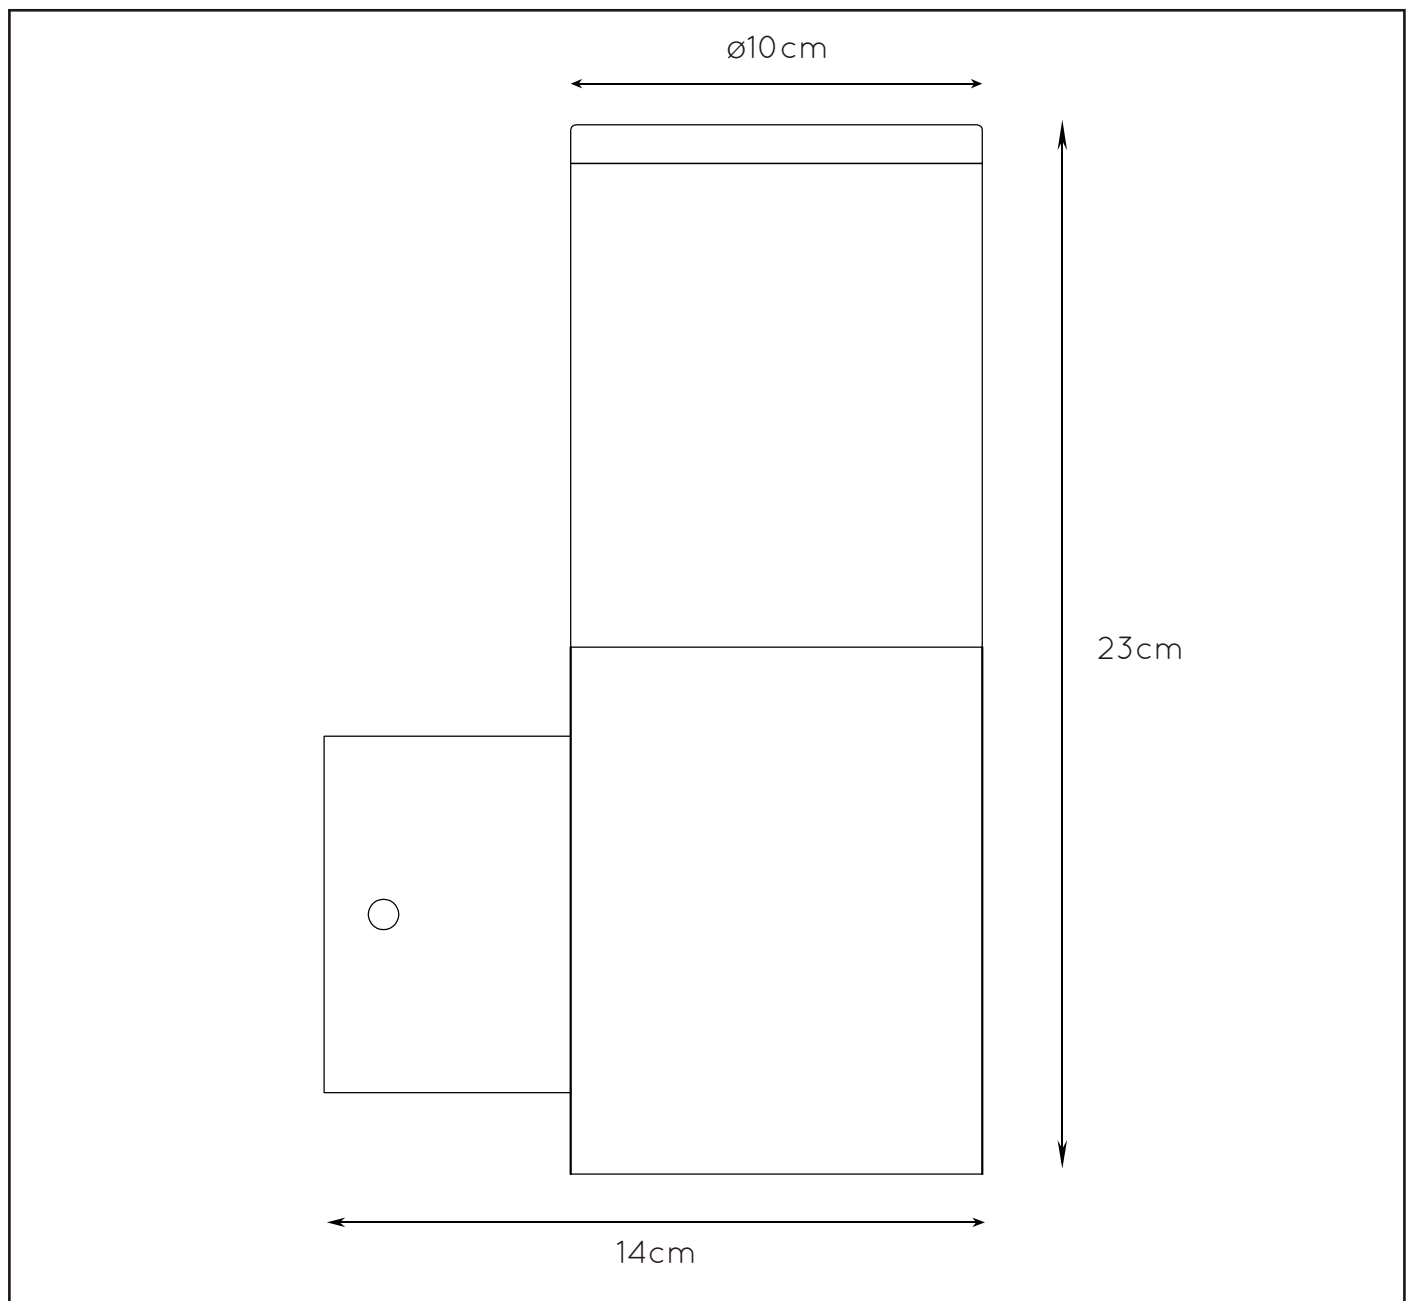

Dimensions LxWxH : 14 cm x 10 cm x 23 cm
Height minimum : 23 cm
Height maximum : 23 cm
Dimensions shade LxWxH : 10 cm x 10 cm x 12 cm
Main material : Stainless Steel
Ceiling rose material : -
Color : Black / Silver
Style : Modern
Shape : Round
Weight : 0,55kg
Warranty : 2 years

Product specifications

Dimmable : No
Light direction : Downlight
Adjustable in height : No
Directional : Not Directional
Cable : No
Cable length : -
Sensor : Without Sensor
Control : Light Switch Control
IP-Class : 44
Electric class : 1
Light source including? : No
Lamp socket : E27
Light source number : 1
Power requirements : 220-240V~50Hz
Bulb type & maximum wattage : MAX 40W

IP44

IP54

IP65

IP67

Explanation of IP numbers for degrees of protection, see safety instruction manual in the box.

For more specifications of this product please visit www.lucide.com

LUCIDE

TECHNICAL DRAWING & DIMENSIONS

FEDOR

Item number : 14899/01/30
EAN code : 5411212144331

Item number : 14899/01/12
EAN code : 5411212144324

For more specifications, dimensions please visit
www.lucide.com

LUCIDE

INSTALLATION DRAWING SPECIFICATIONS