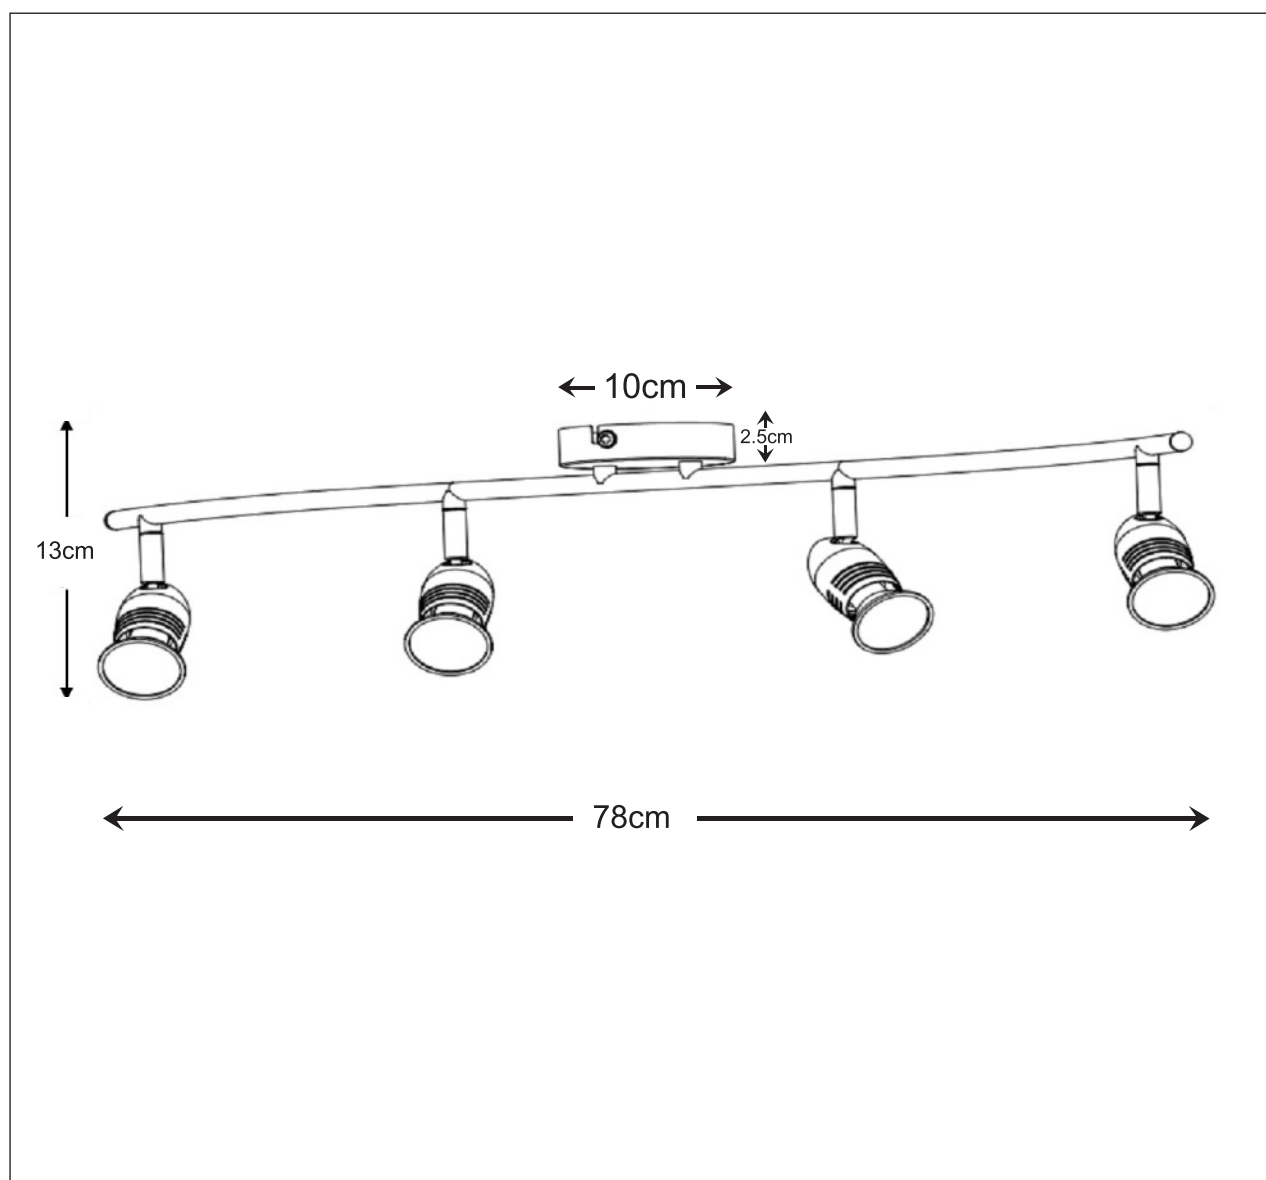

LUCIDE

GENERAL SPECIFICATIONS

RECOMMENDED LUCIDE LIGHT SOURCE

49008/05/60

Light source dimmable: No

Light source incl: Yes

General

Dimensions LxWxH: 78cm x 11cm x 13cm

Height minimum: 13cm

Height maximum: 13cm

Dimensions shade LxWxH:-

Main material: Metal

Colour: Bronze, Satin Nickel, Matt White

Style: Modern

Shape:-

Weight: 0.772 kg

Bulb type & maximum wattage: GU10 LED MAX.5W

For more specifications of this product please visit

www.lucide.com

LUCIDE

TECHNICAL DRAWING & DIMENSIONS

CARO LED

item number : 13955/20/03

EAN code : 5411212133441

item number : 13955/20/12

EAN code : 5411212133458

item number : 13955/20/31

EAN code : 5411212133465

For more specifications, dimensions please visit
www.lucide.com

LUCIDE

INSTALLATION DRAWING SPECIFICATIONS