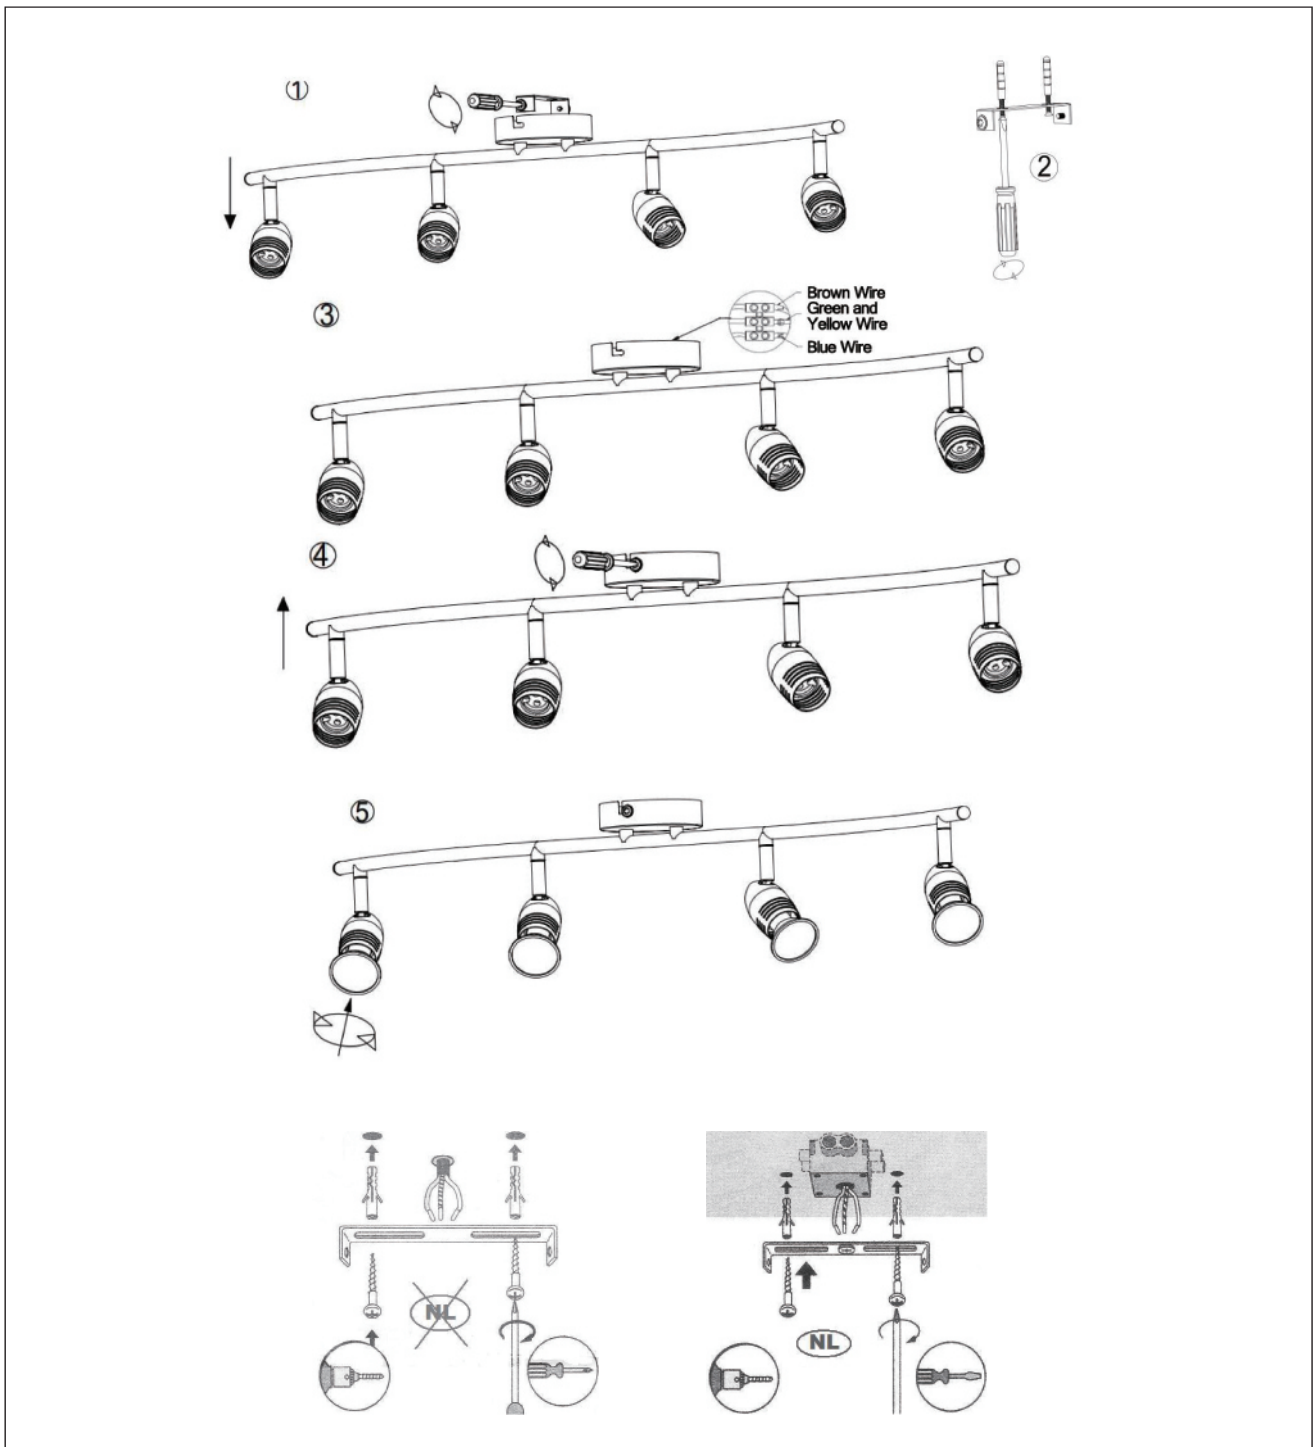

LUCIDE

GENERAL SPECIFICATIONS

RECOMMENDED LUCIDE LIGHT SOURCE

49008/05/60

Light source dimmable: No

Light source incl: Yes

General

Dimensions LxWxH: 78cm x 11cm x 13cm

Height minimum: 13cm

Height maximum: 13cm

Dimensions shade LxWxH:-

Main material: Metal

Colour: Bronze, Satin Nickel, Matt White

Style: Modern

Shape:-

Weight: 0.772 kg

Bulb type & maximum wattage: GU10 LED MAX.5W

For more specifications of this product please visit

www.lucide.com

LUCIDE

TECHNICAL DRAWING & DIMENSIONS

CARO LED

item number : 13955/20/03

EAN code : 5411212133441

item number : 13955/20/12

EAN code : 5411212133458

item number : 13955/20/31

EAN code : 5411212133465

For more specifications, dimensions please visit
www.lucide.com

LUCIDE

INSTALLATION DRAWING SPECIFICATIONS