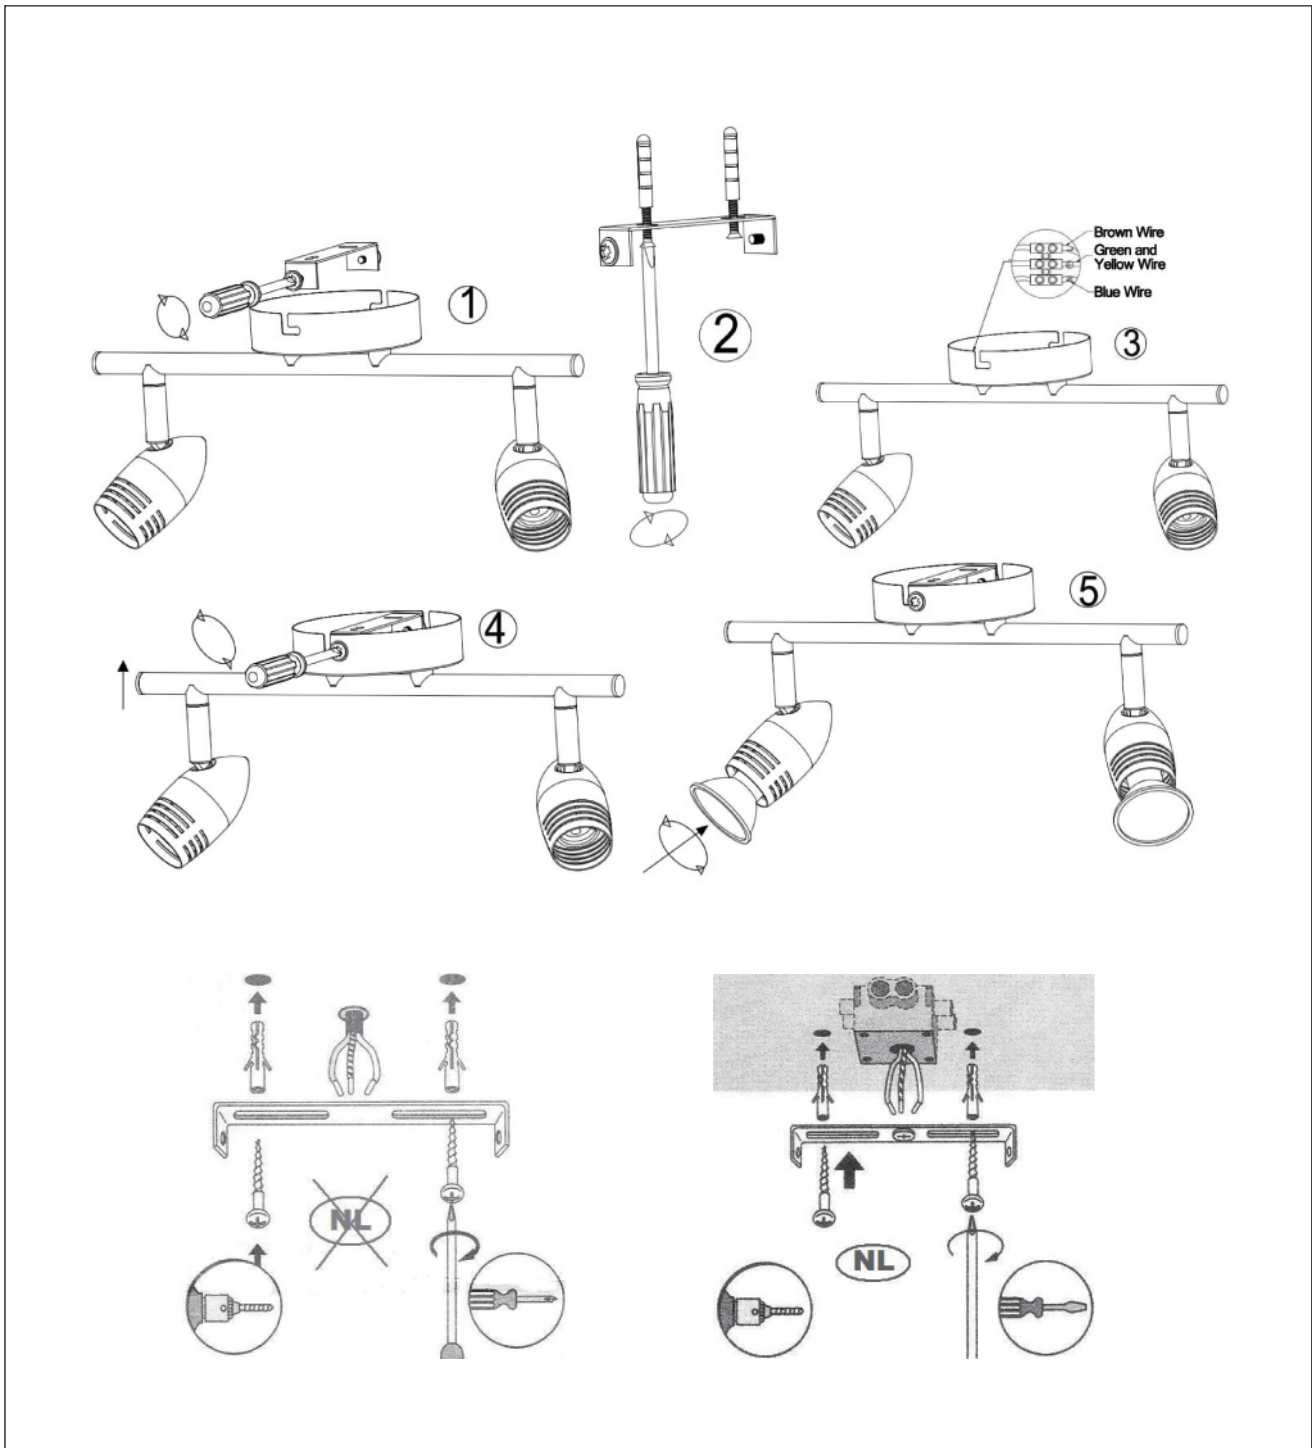

Bulb type & maximum wattage: GU10 LED MAX.5W

For more specifications of this product please visit

www.lucide.com

LUCIDE

TECHNICAL DRAWING & DIMENSIONS

CARO LED

item number : 13955/10/03

EAN code : 5411212133380

item number : 13955/10/12

EAN code : 5411212133397

item number : 13955/10/31

EAN code : 5411212133403

For more specifications, dimensions please visit
www.lucide.com

LUCIDE

INSTALLATION DRAWING SPECIFICATIONS