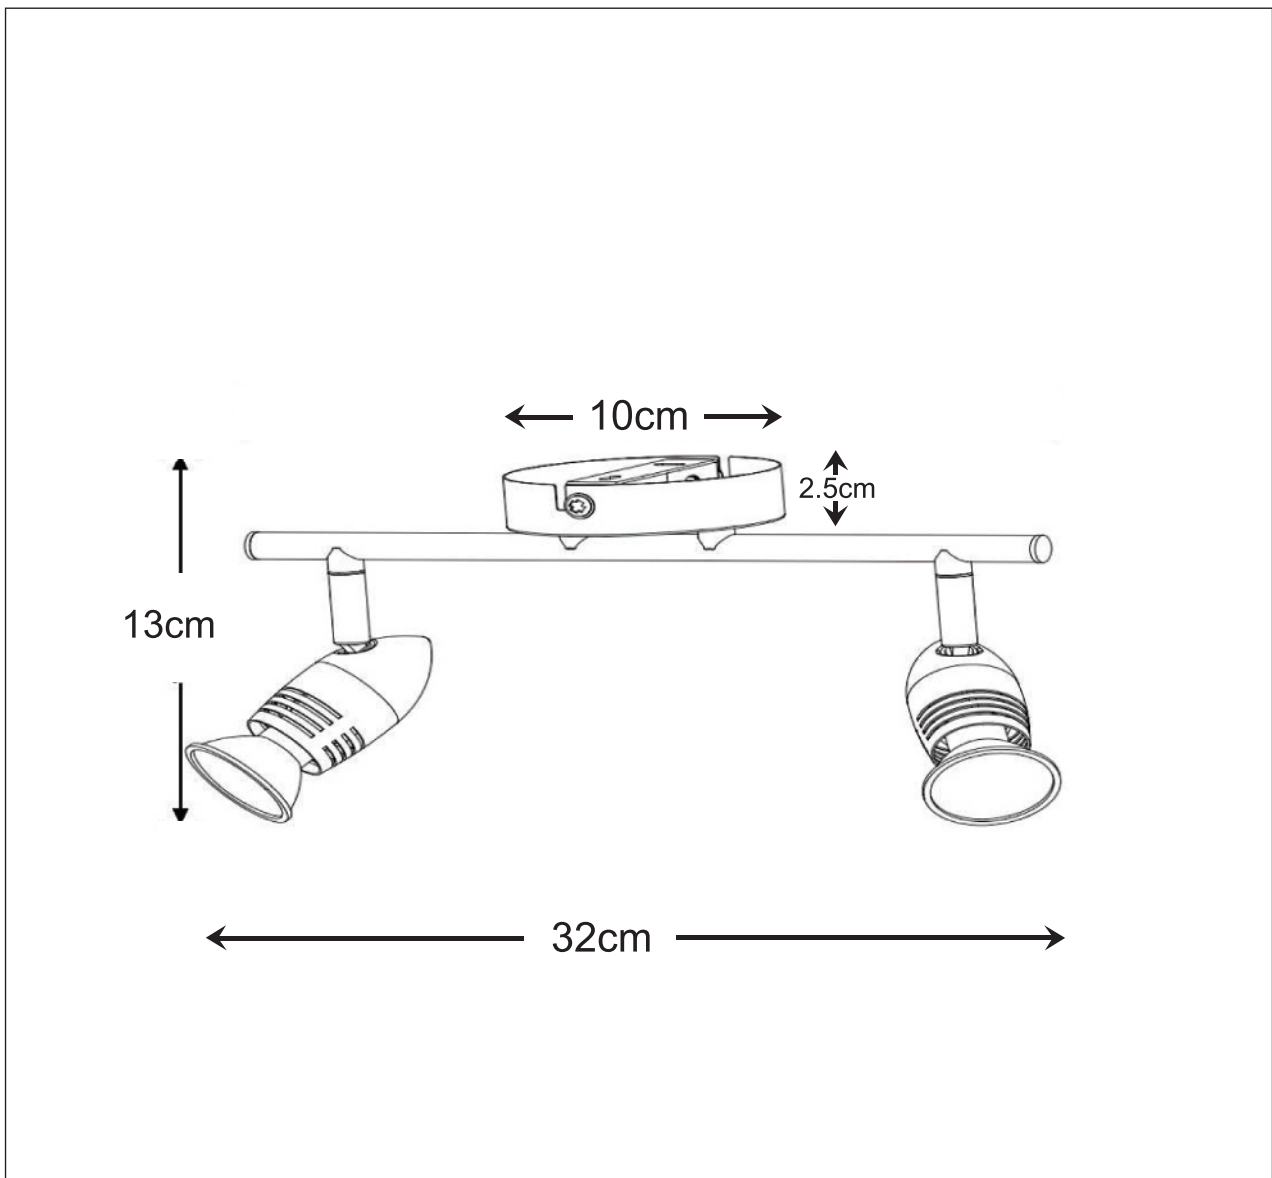

Height minimum: 13cm

Height maximum: 13cm

Dimensions shade LxWxH:-

Main material: Metal

Colour: Bronze, Satin Nickel, Matt White

Style: Modern

Shape:-

Weight: 0.436 kg

Warranty: 2 years

Product specifications

Dimmable: No

Light direction: Adjustable

Adjustable in height: No

Directional: Yes

Cable: No

Cable length:-

Bulb type & maximum wattage: GU10 LED MAX.5W

For more specifications of this product please visit

www.lucide.com

LUCIDE

TECHNICAL DRAWING & DIMENSIONS

CARO LED

item number : 13955/10/03

EAN code : 5411212133380

item number : 13955/10/12

EAN code : 5411212133397

item number : 13955/10/31

EAN code : 5411212133403

For more specifications, dimensions please visit
www.lucide.com

LUCIDE

INSTALLATION DRAWING SPECIFICATIONS