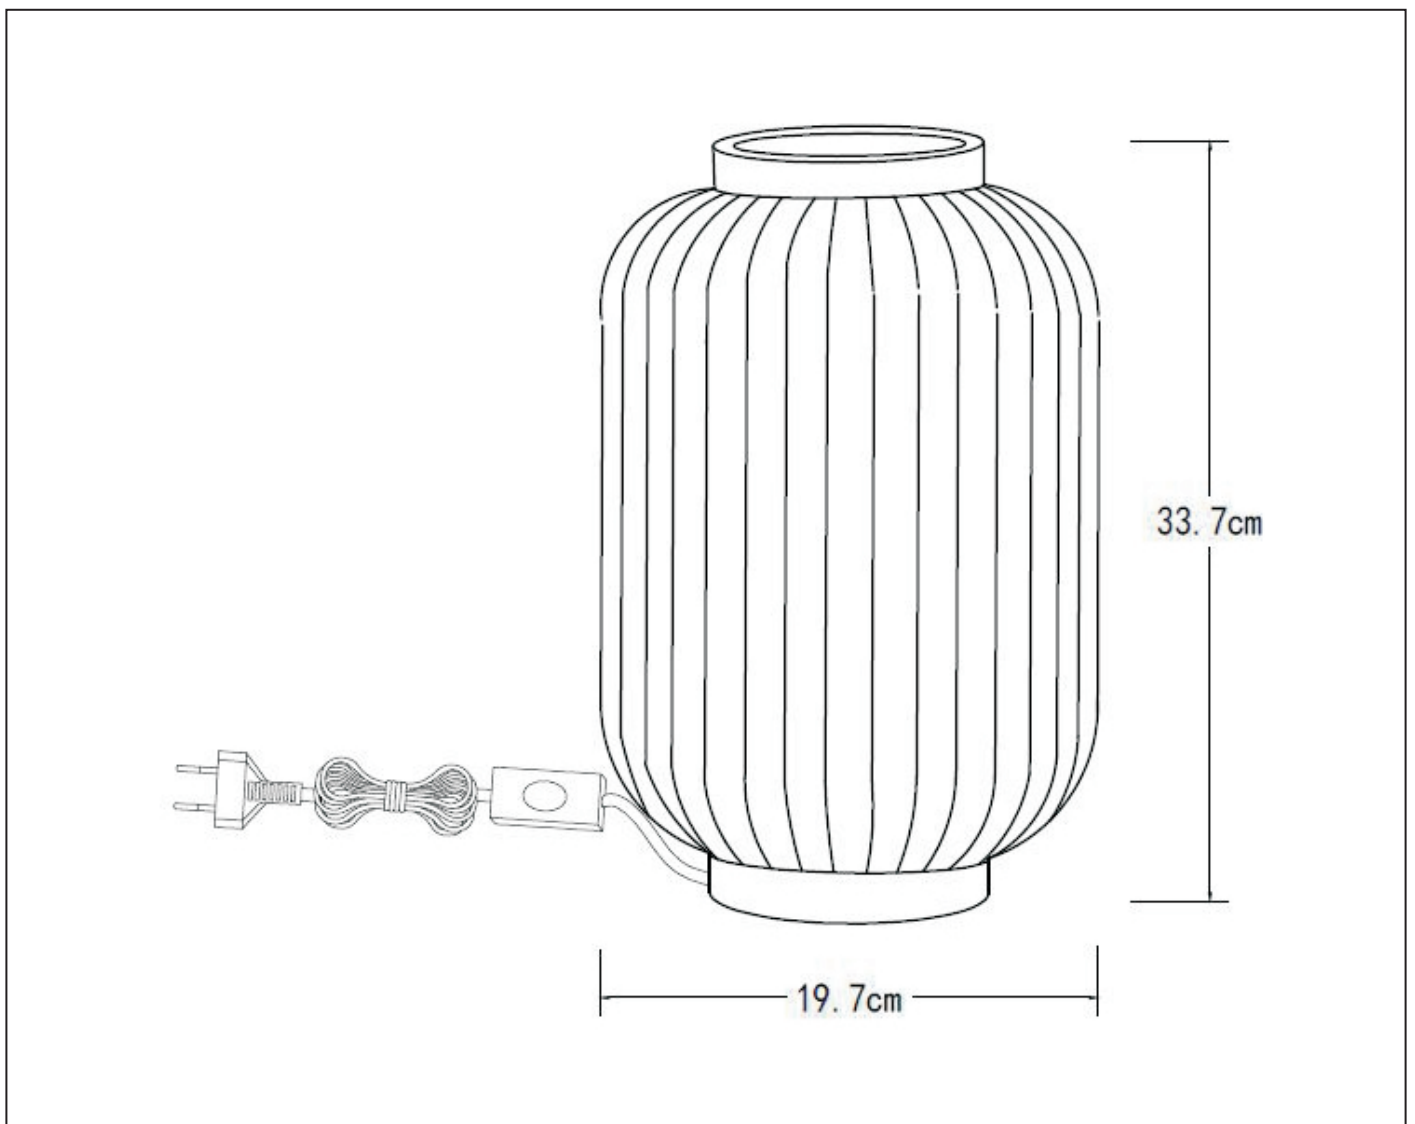

LUCIDE

**RECOMMENDED LUCIDE
LIGHT SOURCE**

49023/04/67
Light source dimmable : Yes
Light source incl. : No

General

Dimensions LxWxH : 19.7 cm x 19.7 cm x 33.7 cm
Height minimum : 33.7 cm
Height maximum : 33.7 cm
Dimensions shade LxWxH : 19.7 cm x 19.7 cm x 33.7 cm
Main material : Porcelain
Ceiling rose material : -
Color : White
Style : Modern
Shape : Lantern shape
Weight : 2 kg
Warranty : 2 years

Product specifications

Dimmable : No
Light direction : Around (Diffuse)
Adjustable in height : No
Directional : Not Directional
Cable : Yes, Cable On Product
Cable length : 140 cm
Sensor : Without Sensor
Control : Light Switch Control
IP-Class : 20
Electric class : 2
Light source including ?: No
Lamp socket : E14
Light source number : 1
Power requirements : 220-240V~50Hz
Bulb type & maximum wattage : E14 - max.25W

For more specifications of this product please visit

www.lucide.com

LUCIDE

GOSSE

Item number :13535/34/31

EAN code : 5411212134165

For more specifications, dimensions please visit

www.lucide.com