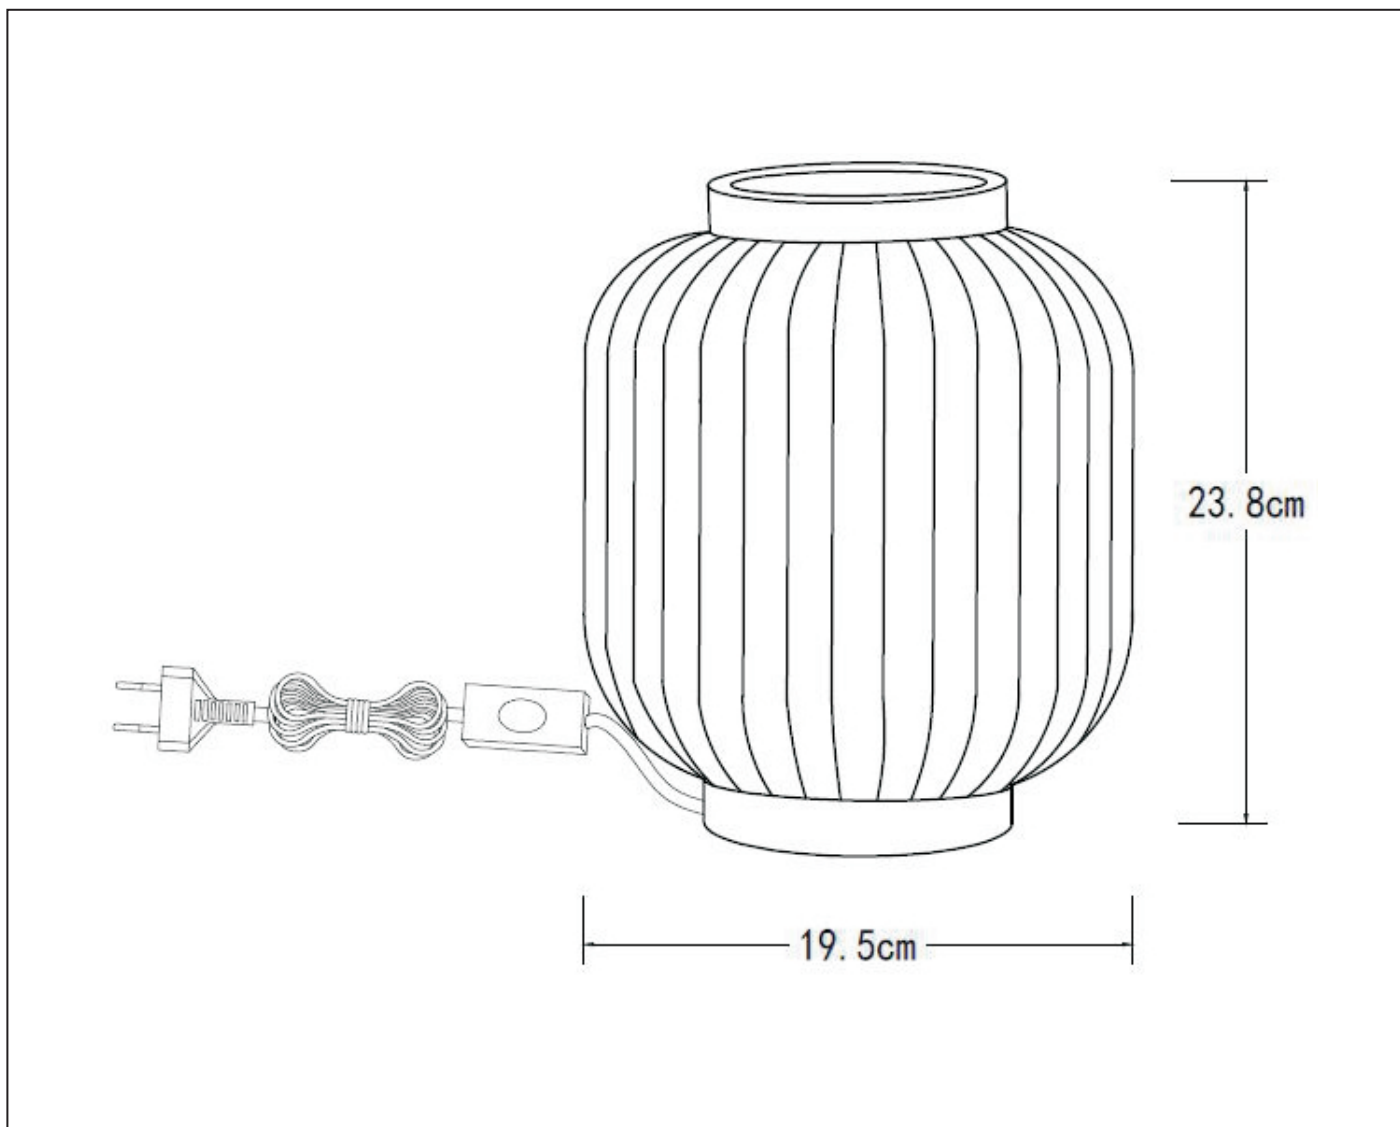

LUCIDE

RECOMMENDED LUCIDE
LIGHT SOURCE

49023/04/67
Light source dimmable : Yes
Light source incl. : No

General

Dimensions LxWxH : 19.5 cm x 19.5 cm x 23.8 cm
Height minimum : 23.8 cm
Height maximum : 23.8 cm
Dimensions shade LxWxH : 19.5 cm x 19.5 cm x 23.8cm
Main material : Porcelain
Ceiling rose material : -
Color : White
Style : Modern
Shape : Lantern shape
Weight : 1.72 kg
Warranty : 2 years

Product specifications

Dimmable : No
Light direction : Around (Diffuse)
Adjustable in height : No
Directional : Not Directional
Cable : Yes, Cable On Product
Cable length : 140 cm
Sensor : Without Sensor
Control : Light Switch Control
IP-Class : 20
Electric class : 2
Light source including ?: No
Lamp socket : E14
Light source number : 1
Power requirements : 220-240V~50Hz
Bulb type & maximum wattage : E14 - max.25W

For more specifications of this product please visit

www.lucide.com

LUCIDE

GOSSE

Item number :13535/24/31

EAN code : 5411212134158

For more specifications, dimensions please visit

www.lucide.com