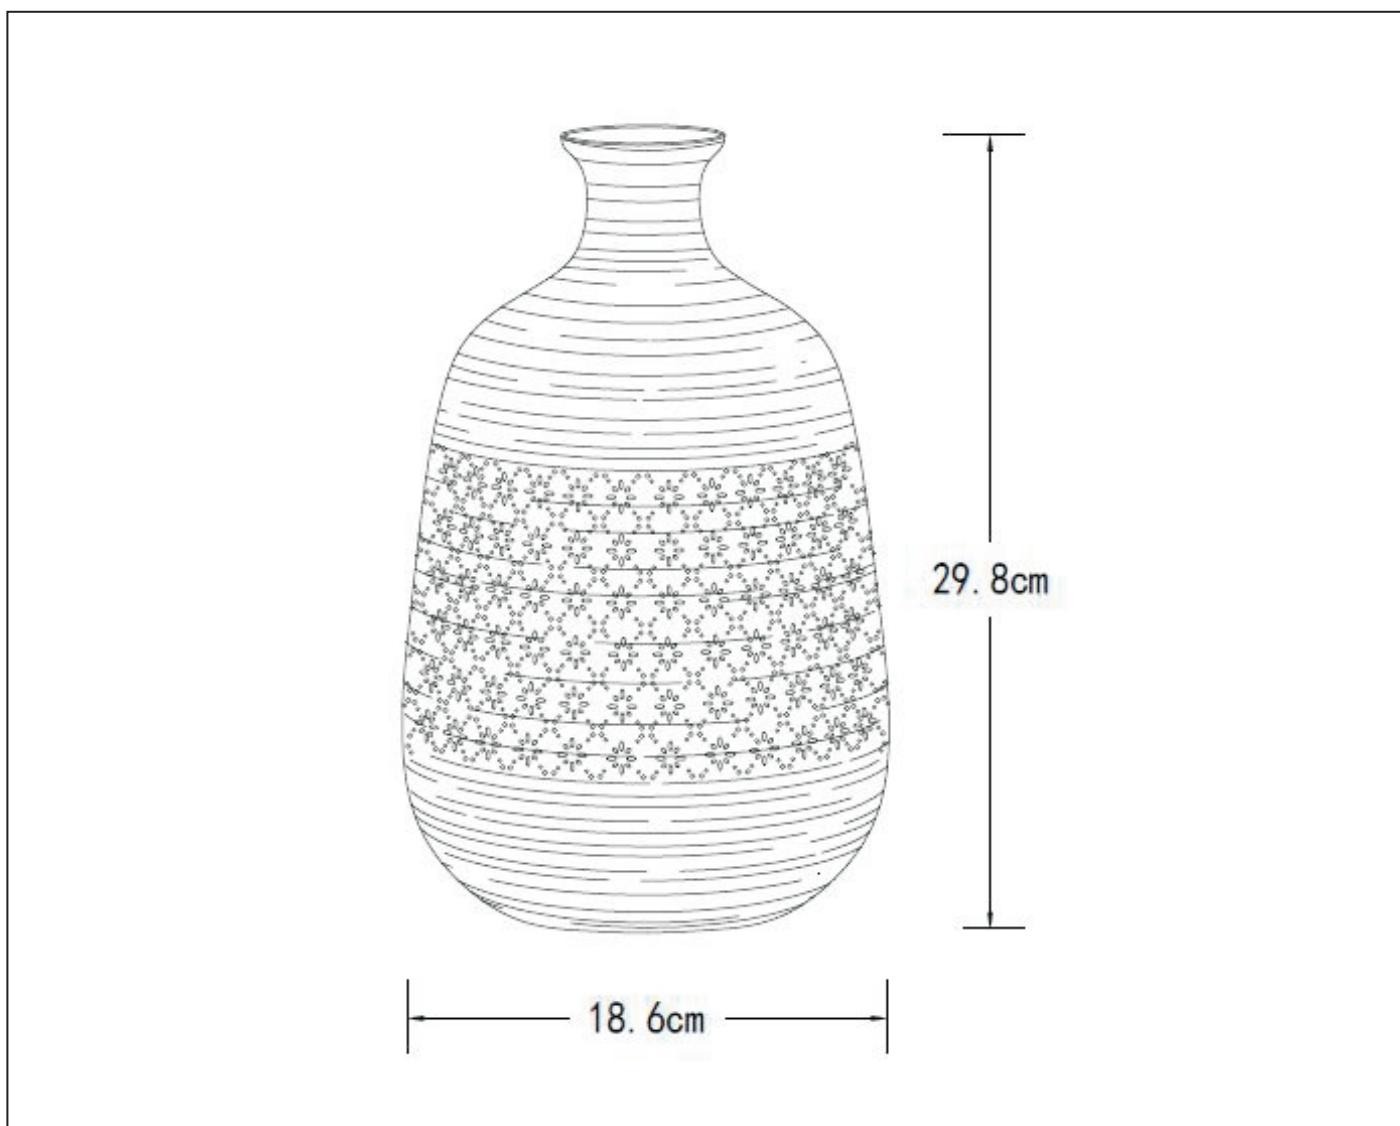

LUCIDE

item number :13534/30/31
EAN code : 5411212134134

TIESSE

**RECOMMENDED LUCIDE
LIGHT SOURCE**

49023/04/67
Light source dimmable : Yes
Light source incl. : No

General

Dimensions LxWxH : 18.6 cm x 18.6 cm x 29.8 cm
Height minimum : 29.8 cm
Height maximum : 29.8 cm
Dimensions shade LxWxH : 18.6 cm x 18.6 cm x 29.8 cm
Main material : Porcelain
Ceiling rose material : -
Color : White
Style : Modern
Shape : Vase shape
Weight : 1.14 kg
Warranty : 2 years

Product specifications

Dimmable : No
Light direction : Around (Diffuse)
Adjustable in height : No
Directional : Not Directional
Cable : Yes, Cable On Product
Cable length : 140 cm
Sensor : Without Sensor
Control : Light Switch Control
IP-Class : 20
Electric class : 2
Light source including ?: No
Lamp socket : E14
Light source number : 1
Power requirements : 220-240V~50Hz
Bulb type & maximum wattage : E14- max.25W

For more specifications of this product please visit

www.lucide.com

LUCIDE

TECHNICAL DRAWING & DIMENSIONS

TIESSE

Item number :13534/30/31

EAN code : 5411212134134

For more specifications, dimensions please visit