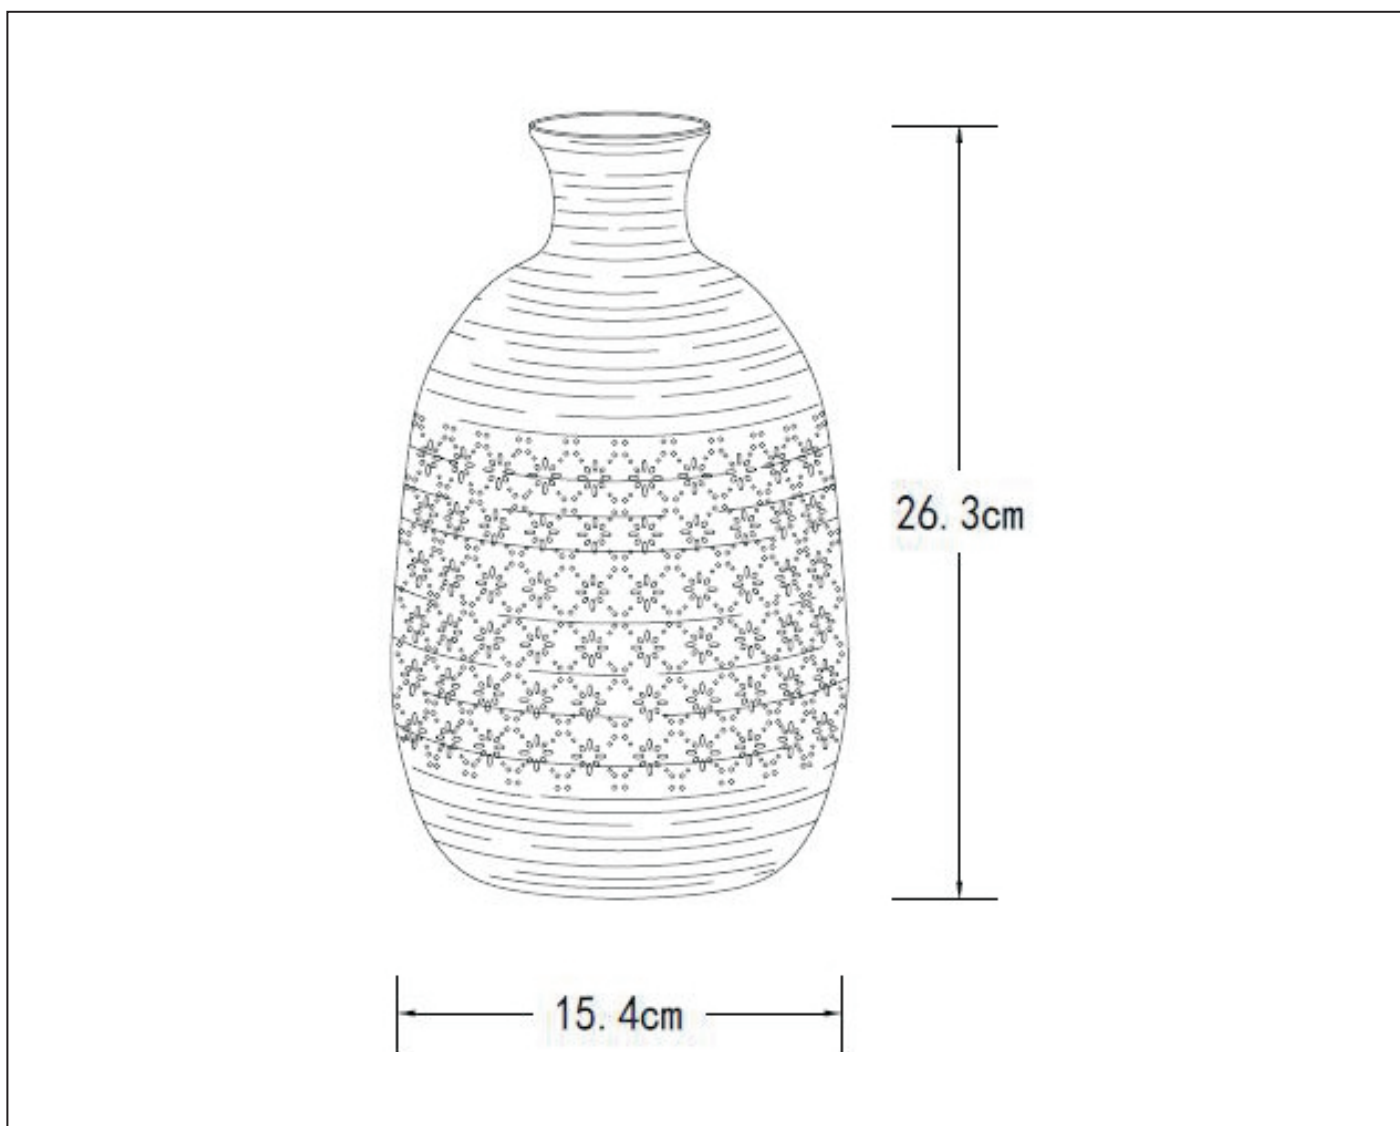

LUCIDE

TIESSE

Item number :13534/26/31

EAN code : 5411212134127

For more specifications, dimensions please visit

www.lucide.com