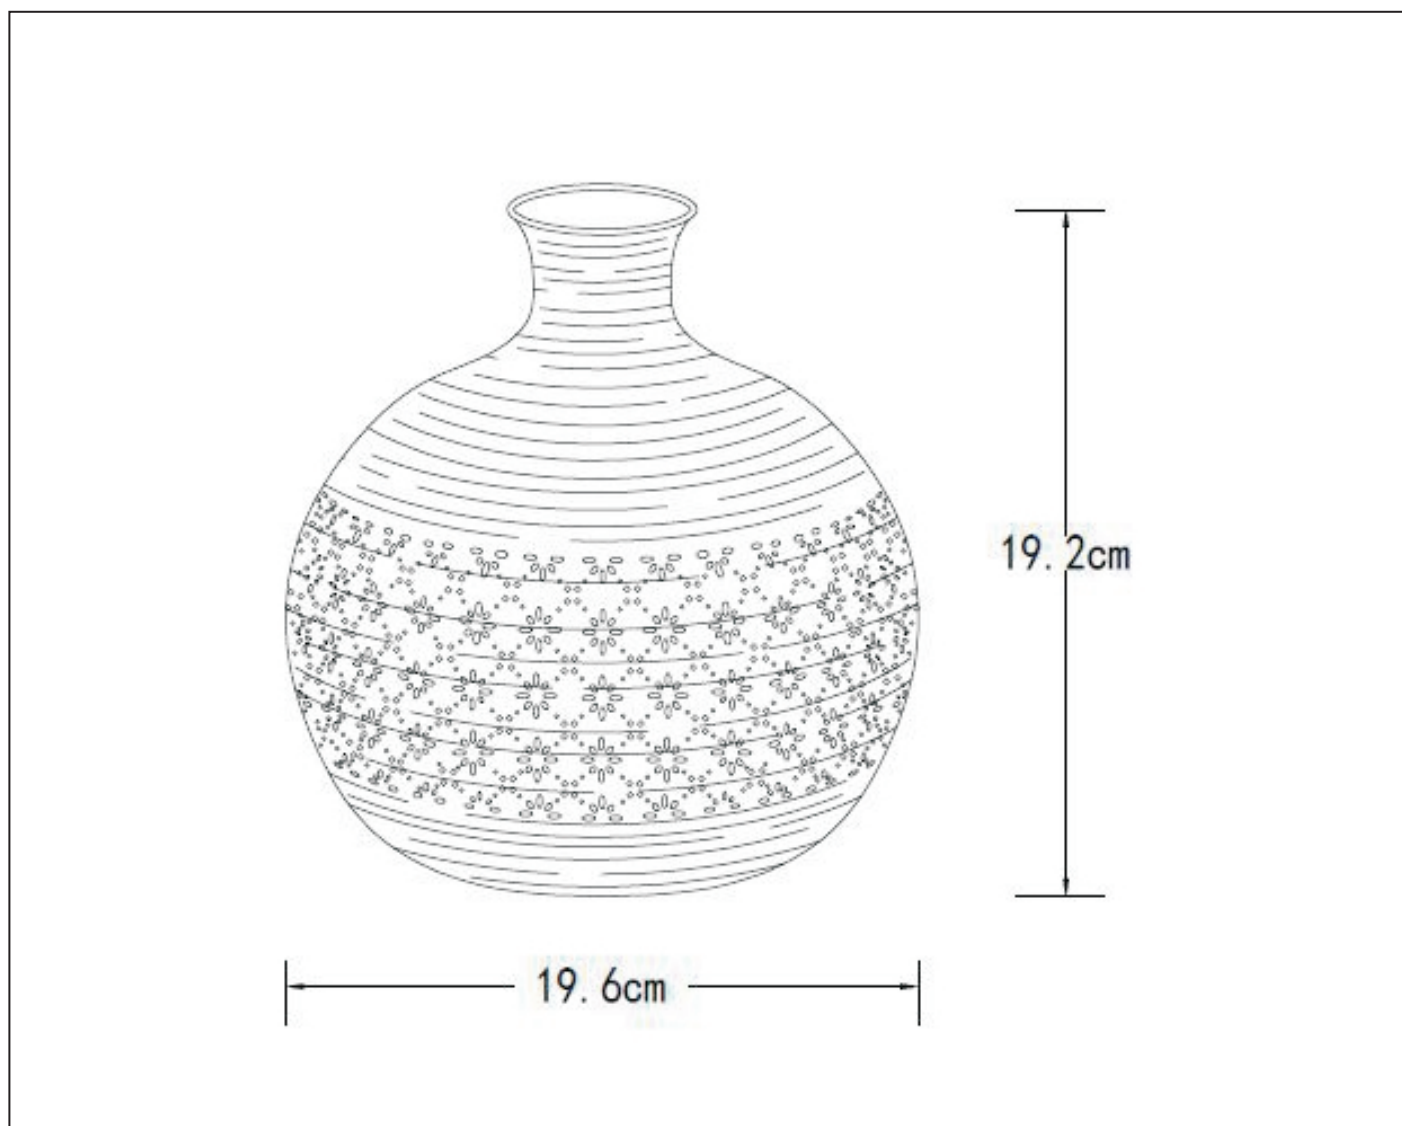

LUCIDE

TECHNICAL DRAWING & DIMENSIONS

TIESSE

Item number :13534/19/31

EAN code : 5411212134110

For more specifications, dimensions please visit

www.lucide.com