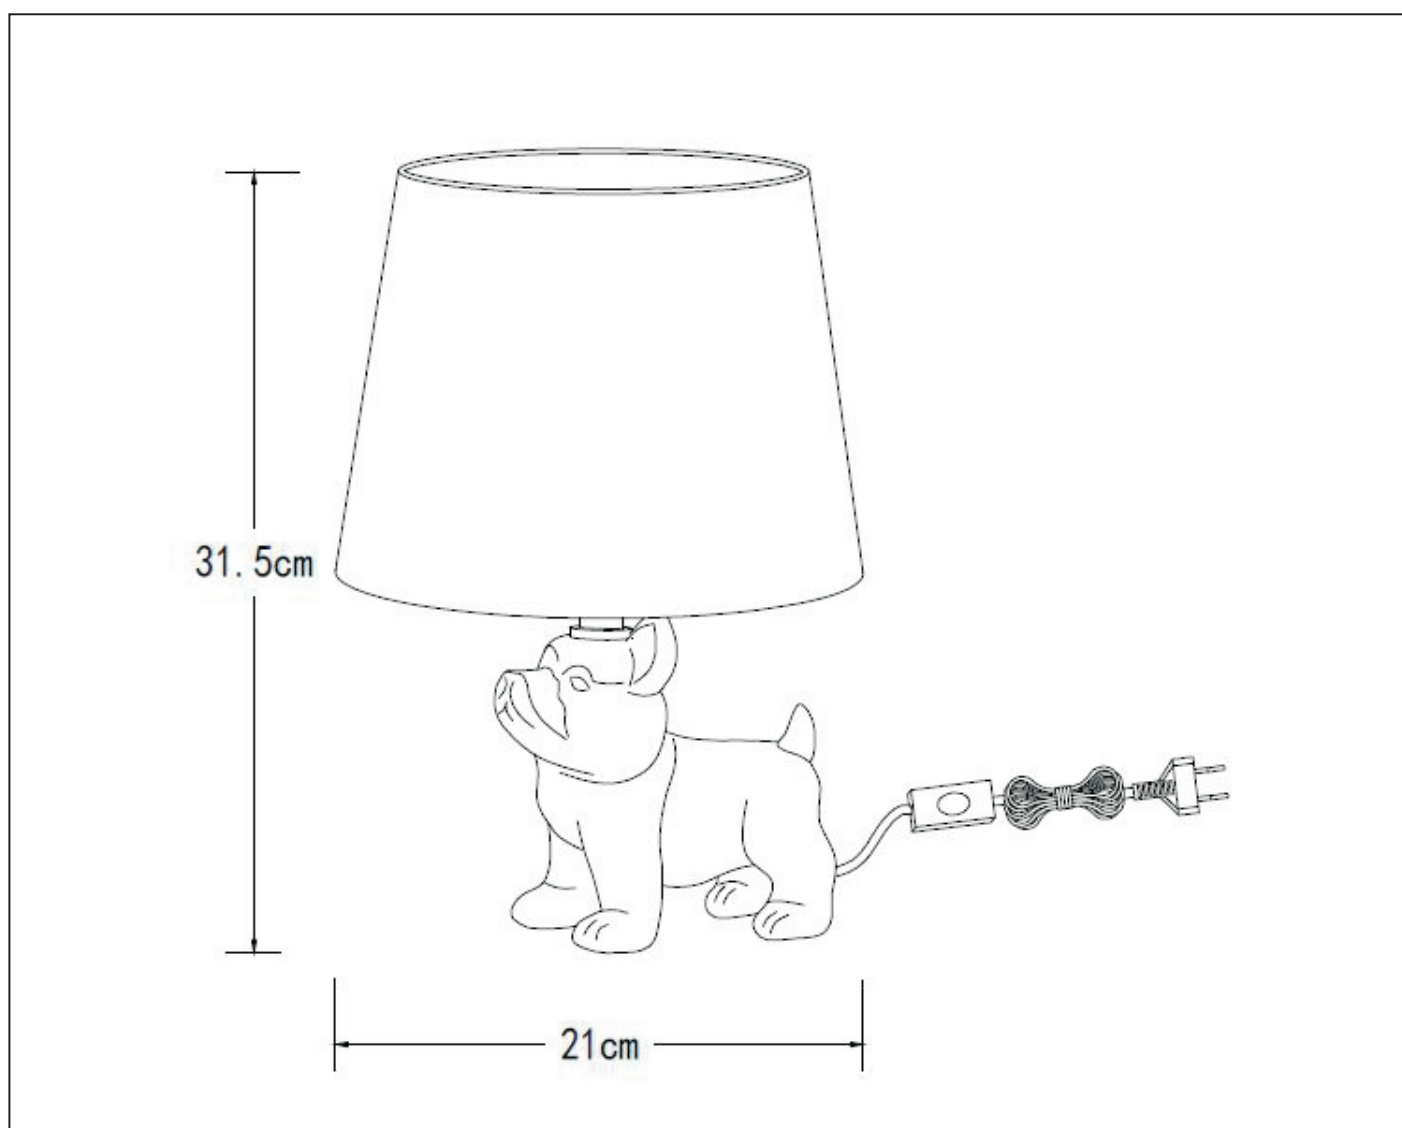

LUCIDE

RECOMMENDED LUCIDE LIGHT SOURCE

49022/04/60
Light source dimmable : Yes
Light source incl. : No

General

Dimensions LxWxH : 21cm x 21cm x 31.5cm
Height minimum : 31.5cm
Height maximum : 31.5cm
Dimensions shade LxWxH : 16 cm x 21 cm x 16.5cm
Main material : Porcelain
Ceiling rose material : -
Color : Gold & Black
Style : Modern
Shape : Dog shape
Weight : 0.44 kg
Warranty : 2 years

Product specifications

Dimmable : No
Light direction : Around (Diffuse)
Adjustable in height : No
Directional : Not Directional
Cable : Yes, Cable On Product
Cable length : 140 cm
Sensor : Without Sensor
Control : Light Switch Control
IP-Class : 20
Electric class : 2
Light source including ? : No
Lamp socket : E14
Light source number : 1
Power requirements : 220-240V~50Hz
Bulb type & maximum wattage : E14- max.25W

For more specifications of this product please visit

www.lucide.com

LUCIDE

SIR WINSTON

Item number :13533/81/10

EAN code : 5411212134097

Item number :13533/81/30

EAN code : 5411212134103