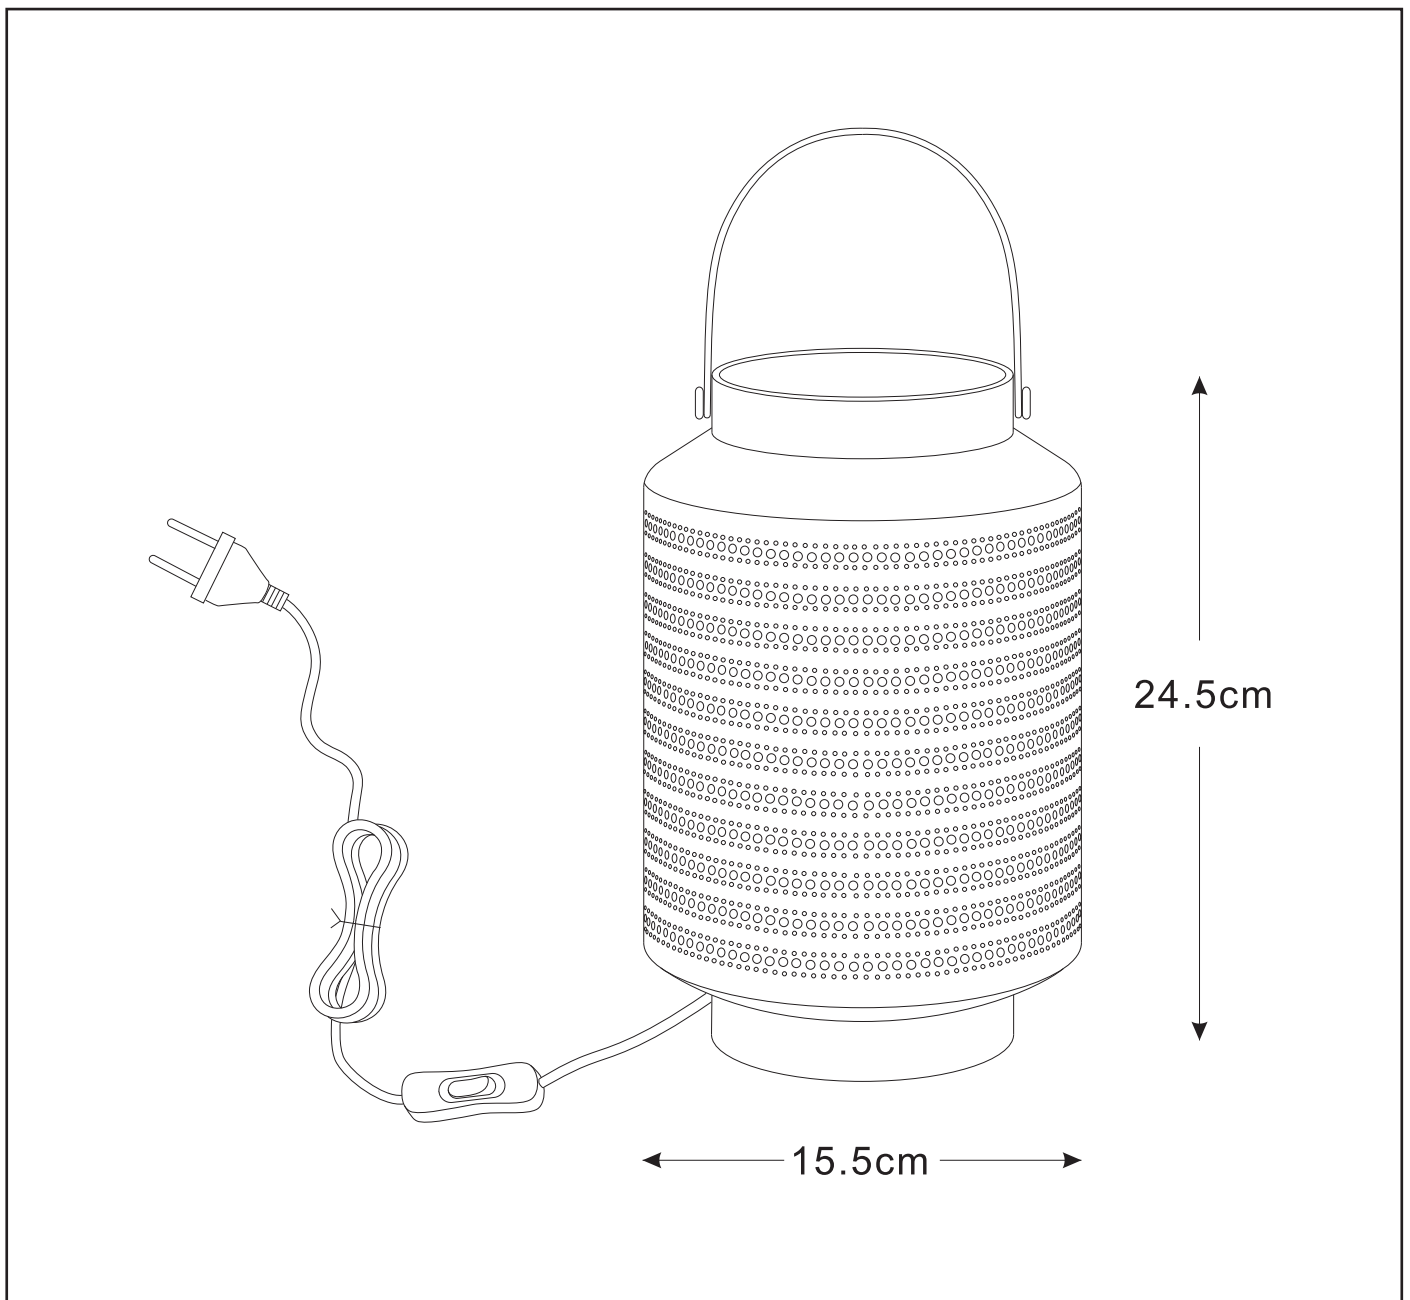

LUCIDE

TECHNICAL DRAWING & DIMENSIONS

JAMILA

item number : 13526/01/31

EAN code : 5411212133953

item number : 13526/01/36

EAN code : 5411212133960

For more specifications, dimensions please visit

www.lucide.com