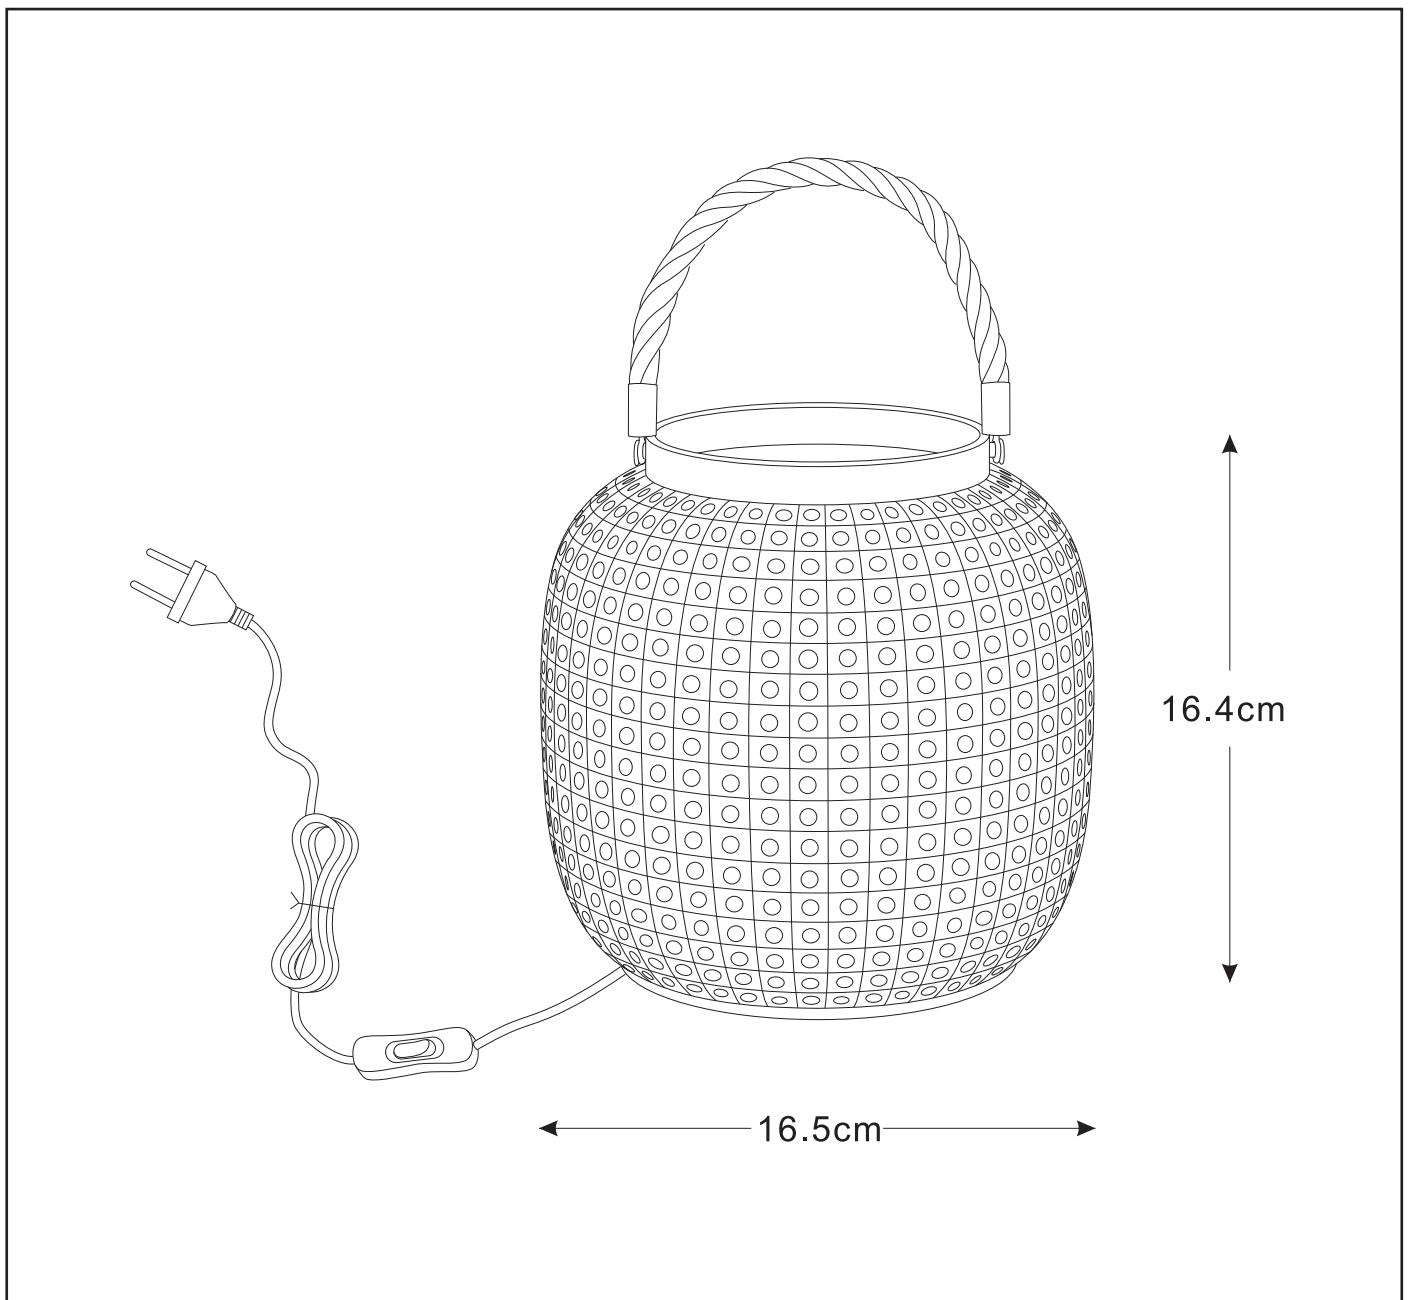

LUCIDE

TECHNICAL DRAWING & DIMENSIONS

SAFIYA

item number : 13525/01/31

EAN code : 5411212133939

item number : 13525/01/36

EAN code : 5411212133946

For more specifications, dimensions please visit

www.lucide.com