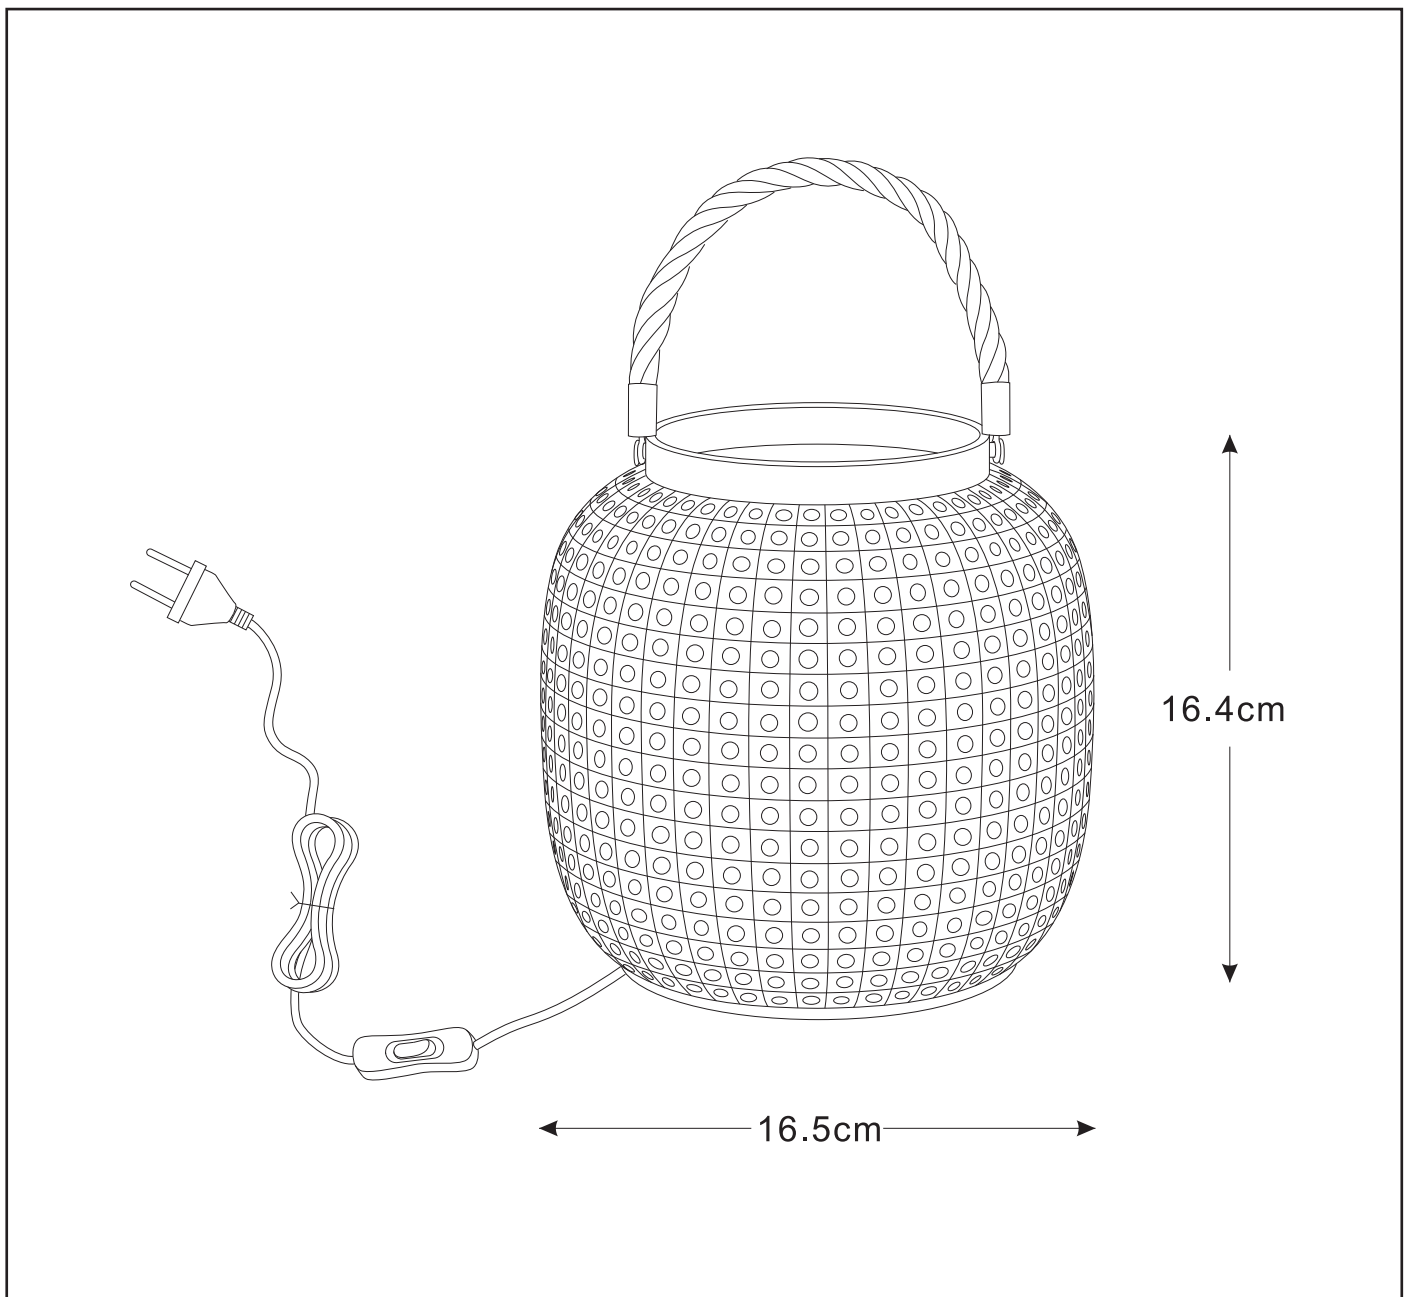

LUCIDE

TECHNICAL DRAWING & DIMENSIONS

SAFIYA

item number : 13525/01/31

EAN code : 5411212133939

item number : 13525/01/36

EAN code : 5411212133946

For more specifications, dimensions please visit

www.lucide.com