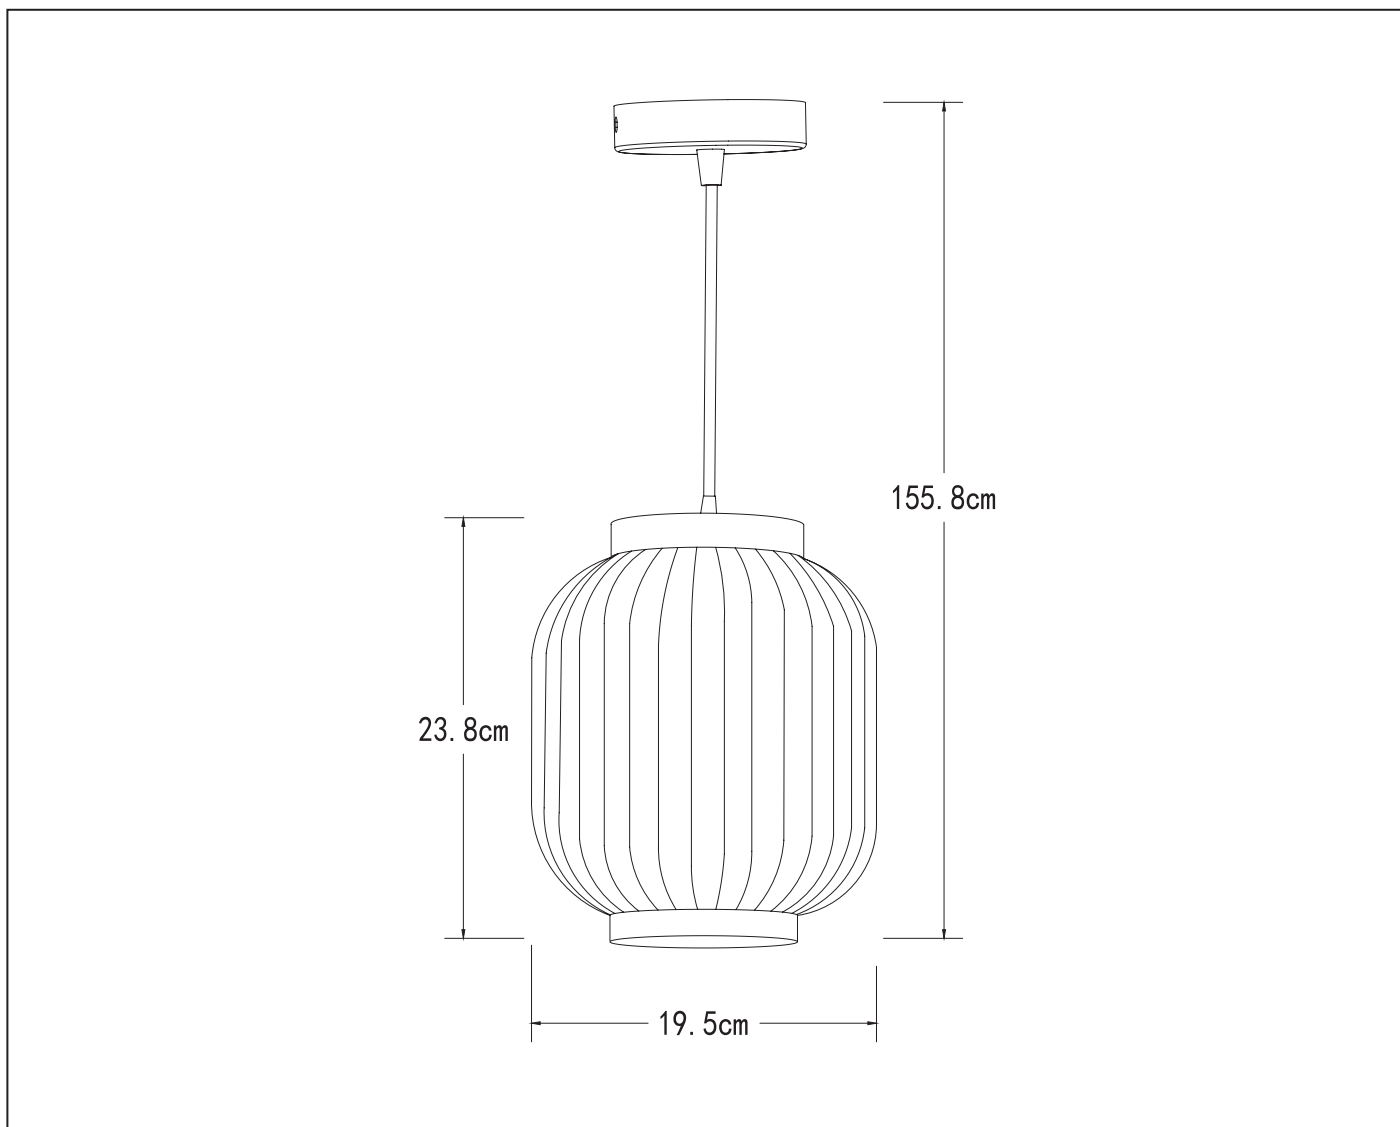

LUCIDE

RECOMMENDED LUCIDE  
LIGHT SOURCE

49020/05/60  
Light source dimmable : Yes  
Light source incl. : No

General

**Dimensions LxWxH :** 19.5 cm x 19.5 cm x 23.8 cm  
**Height minimum :** 30 cm  
**Height maximum :** 155.8cm  
**Dimensions shade LxWxH :** 19.5 cm x 19.5 cm x 23.8cm  
**Main material :** Porcelain  
**Ceiling rose material :** -  
**Color :** White  
**Style :** Modern  
**Shape :** Lantern shape  
**Weight :** 1.72 kg  
**Warranty :** 2 years

Product specifications

**Dimmable :** No  
**Light direction :** Around (Diffuse)  
**Adjustable in height :** adjustable in height (before installation)  
**Directional :** Not Directional  
**Cable :** Yes, Cable On Product  
**Cable length :** 130 cm  
**Sensor :** Without Sensor  
**Control :** Light Switch Control  
**IP-Class :** 20  
**Electric class :** 2  
**Light source including ?:** No  
**Lamp socket :** E27  
**Light source number :** 1  
**Power requirements :** 220-240V~50Hz  
**Bulb type & maximum wattage :** E27- max.40W

For more specifications of this product please visit

[www.lucide.com](http://www.lucide.com)

LUCIDE

TECHNICAL DRAWING & DIMENSIONS

# GOSSE

Item number :13435/01/31

EAN code : 5411212134141

For more specifications, dimensions please visit

[www.lucide.com](http://www.lucide.com)