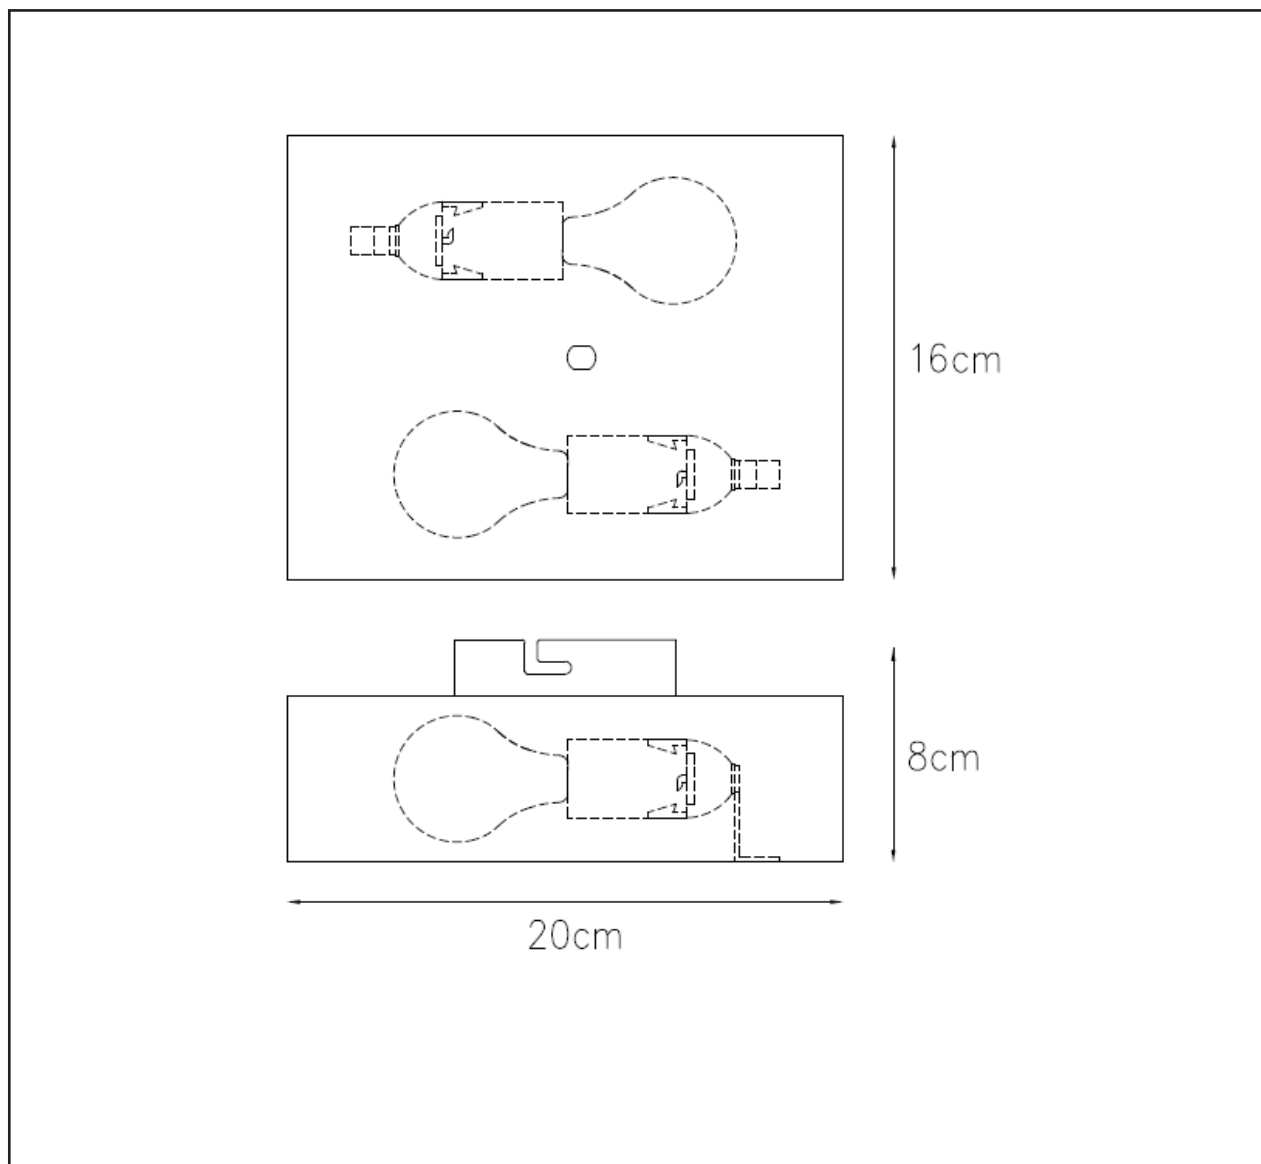

LUCIDE

TECHNICAL DRAWING &
DIMENSIONS

OVALIS

Item number : 12222/02/30

EAN code :5411212126894

For more specifications, dimensions please visit

www.lucide.co