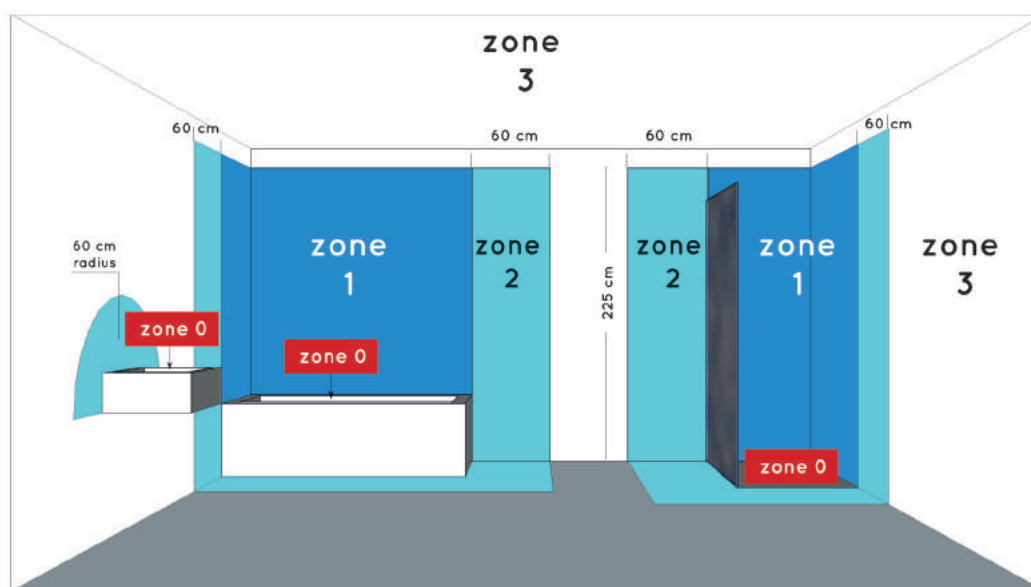

IP classifications

zone 0

zone 1
minimum

IP65

zone 2
minimum

IP44

zone 3
minimum

IP21

For more specifications of
this product please visit
www.lucide.com