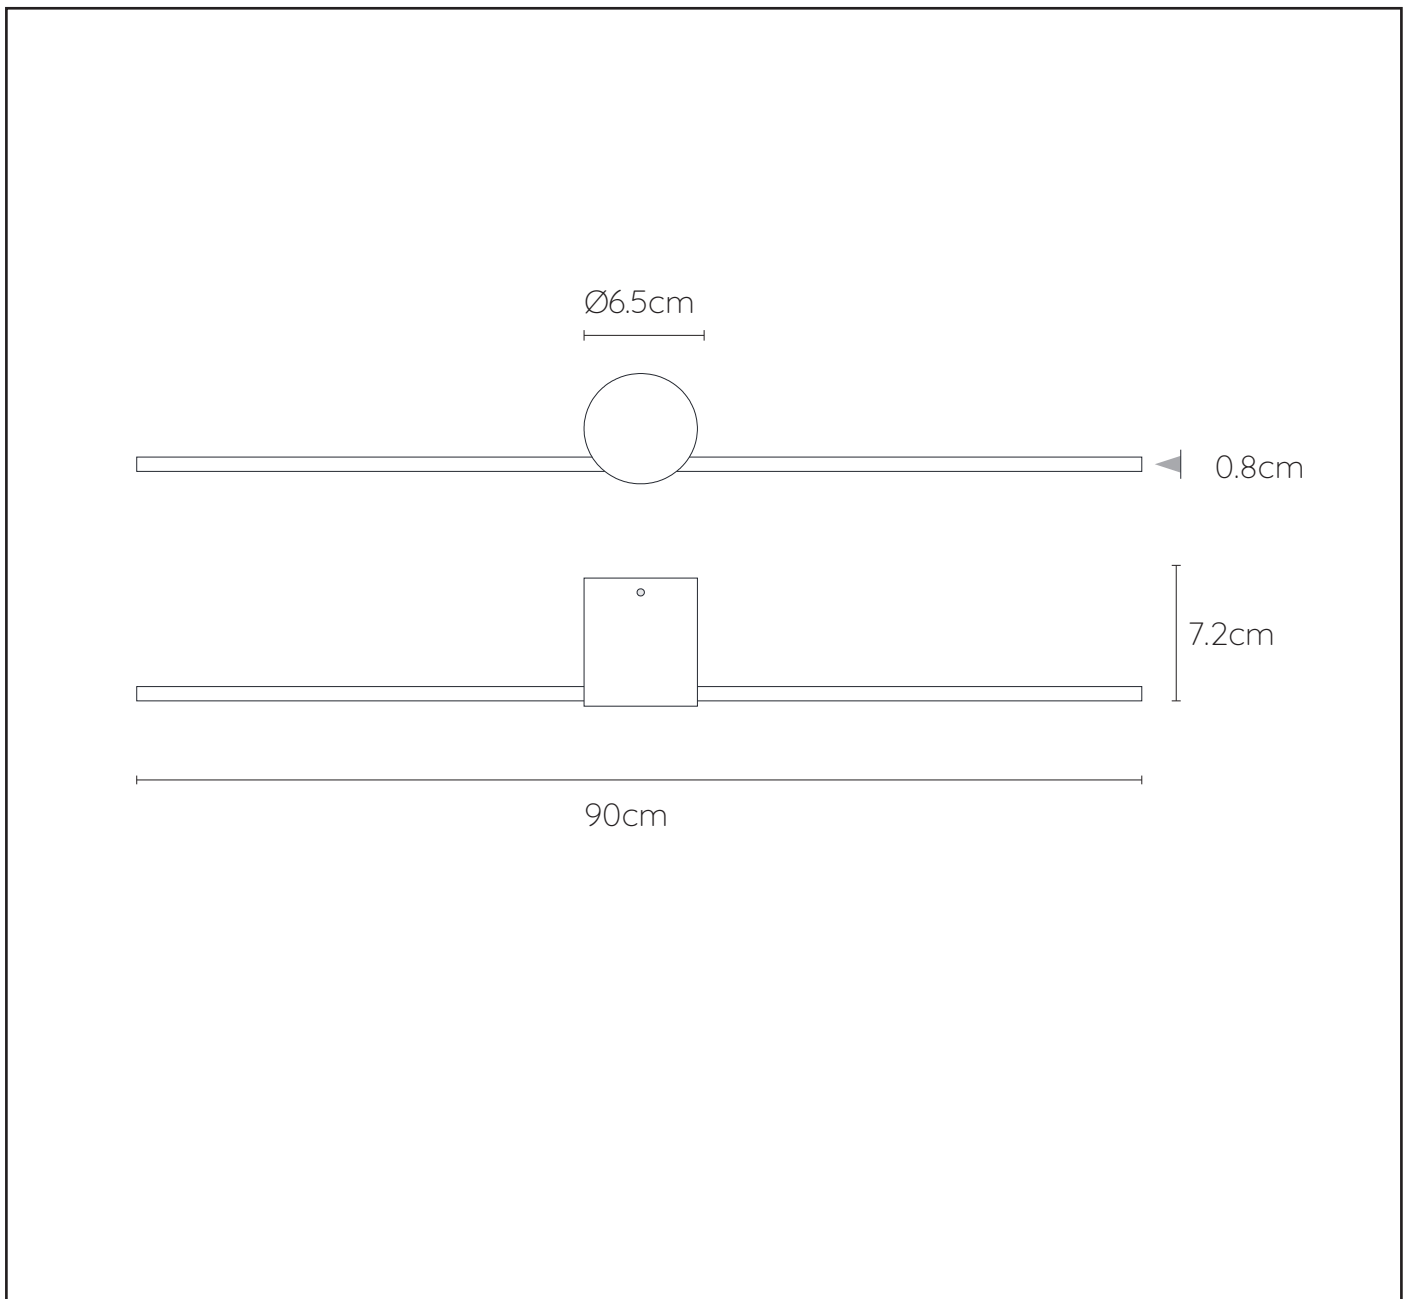

## General

**Dimensions LxWxH :** 90 cm x 6.5 cm x 7.2 cm  
**Height minimum :** 90 cm  
**Height maximum :** 90 cm  
**Dimensions shade LxWxH :** 0.6 cm x 89.7 cm  
**Main material :** Aluminium en PS  
**Ceiling rose material :** -  
**Color :** Black  
**Style :** Modern  
**Shape :** Linear  
**Weight :** 0.35kg  
**Warranty :** 3 years

## Product specifications

**Dimmable :** No  
**Light direction :** Downward  
**Adjustable in height :** Not adjustable In Height  
 (Before Installation)  
**Directional :** Not Directional  
**Cable :** No cable On Product  
**Cable length :** - cm  
**Sensor :** Without Sensor  
**Control :** Light Switch Control  
**IP-Class :** 44  
**Electric class :** 2  
**Light source including ? :** Yes  
**Lamp socket :** Integrated LED  
**Light source number :** 1  
**Power requirements :** 220-240V~50Hz  
**Bulb type & maximum wattage :** LED 10W

For more specifications of  
this product please visit  
[www.lucide.com](http://www.lucide.com)

LUCIDE

TECHNICAL DRAWING & DIMENSIONS

## MIZAR

Item number : 12201/90/30

EAN code : 5 411212126931

For more specifications, dimensions please visit

[www.lucide.com](http://www.lucide.com)