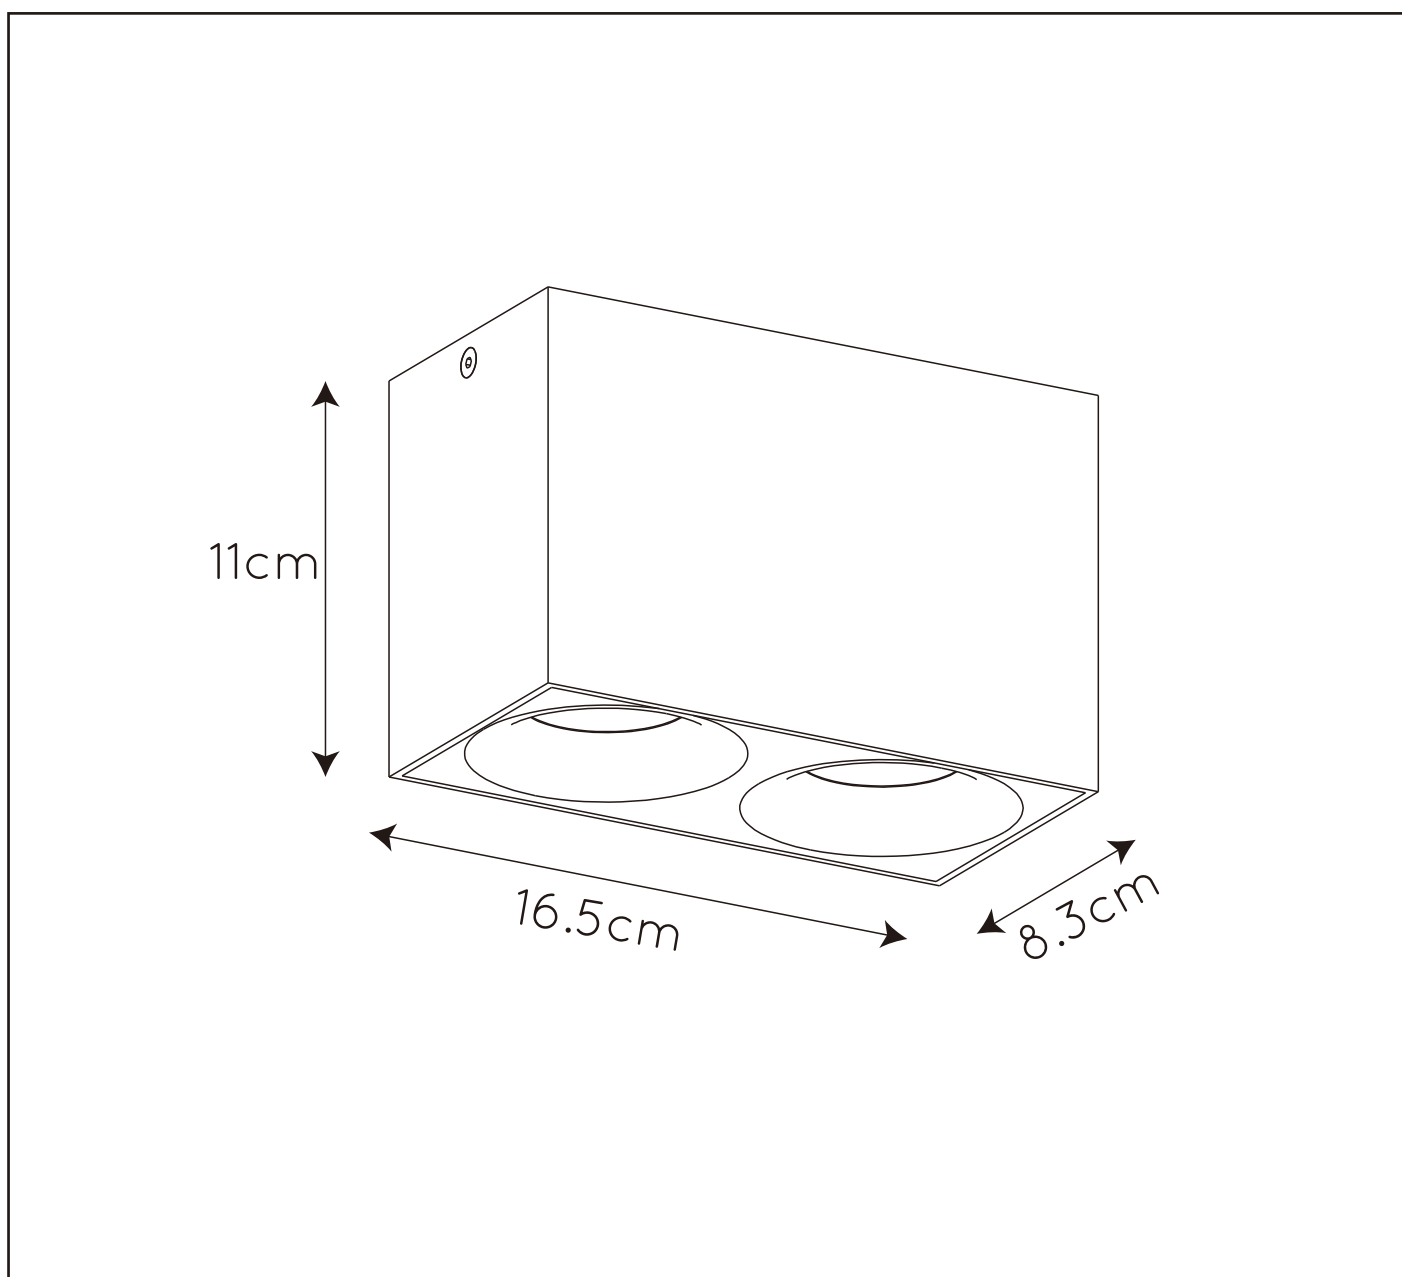

LUCIDE

TECHNICAL DRAWING & DIMENSIONS

BENTOO-LED

Item number : 09913/10/31

EAN code : 5411212091758

Item number : 09913/10/36

EAN code : 5411212091765

For more specifications, dimensions please visit
www.lucide.com