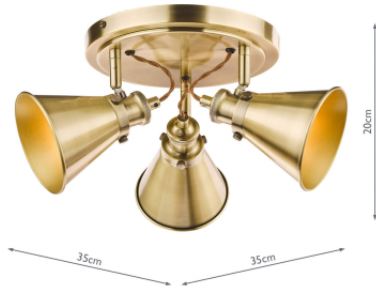

# Laura Ashley Rufus 3lt Plate Spotlight Antique Brass

LAURA ASHLEY  
SINCE 1953

RRP

**£95.00** (inc VAT)

## TECHNICAL DATA

<b>Measurements</b>	D35 x H20 x W35cm
<b>Fixing Plate Dimensions</b>	H2 x Ø22cm
<b>Finish</b>	Antique Brass
<b>Material</b>	Metal
<b>Cable Material</b>	Braided Brown
<b>Nett Weight (kg)</b>	1 kg
<b>Primary Light:</b>	
<b>Lamp</b>	3 x 40w max SES GB
<b>Recommended Lamp</b>	BUL-E14-LED-15