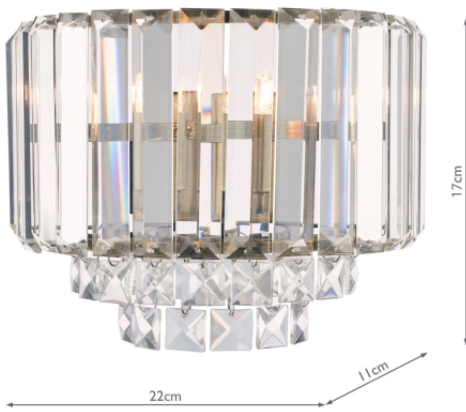

LA3727747-Q

Laura Ashley Vienna Wall Light Antique Brass Crystal

RRP

£99.00 (inc VAT)

TECHNICAL DATA

Measurements	D11 x H18 x W22cm
Fixing Plate Dimensions	D2.5 x H8 x W8cm
Finish	Crystal, Antique Brass
Material	Crystal, Metal
Nett Weight (kg)	1 kg

Primary Light:

Lamp 1 x 33w max G9

Recommended Lamp BUL-G9-LED-3

IP Rating

IP20

Suitable

Indoor

Electrical Class

Class II, Double Insulated