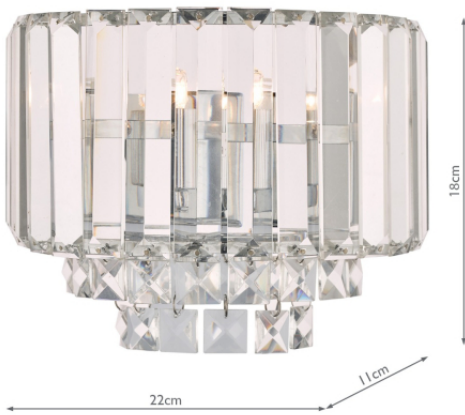

LA3727746-Q

Laura Ashley Vienna Wall Light Polished Chrome Crystal

RRP

£99.00 (inc VAT)

TECHNICAL DATA

| | |
|--------------------------------|--------------------------|
| Measurements | D11 x H18 x W22cm |
| Fixing Plate Dimensions | D2.5 x H7.5 x W8cm |
| Finish | Crystal, Polished Chrome |
| Material | Crystal, Metal |
| Nett Weight (kg) | 1 kg |

Primary Light:

Lamp 1 x 33w max G9

Recommended Lamp BUL-G9-LED-3

IP Rating

IP20

Suitable

Indoor

Electrical Class