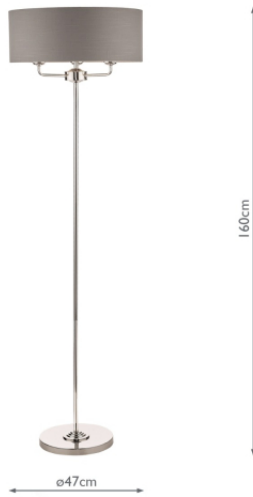

LA3688866-Q

Laura Ashley Sorrento 3lt floor Lamp Polished Nickel With Charcoal Shade

RRP

£220.00 (inc VAT)

TECHNICAL DATA

Measurements	H160 x Ø47cm
Base Measurements	H147 x Ø28cm
Shade Measurements	H19 x Ø47cm
Finish	Polished Nickel,Grey
Material	Fabric, Metal
Cable Material	Clear
Nett Weight (kg)	5.5 kg
Shade Included	Shade Inc
Shade Material	Grey Linen
Primary Light:	
Lamp	3 x 40w max SES CNDL
Recommended Lamp	BUL-E14-LED-17

IP Rating

IP20

Suitable

Indoor

Electrical Class

Class II, Double Insulated

LAURA ASHLEY
SINCE 1952

LAURA ASHLEY
SINCE 1952