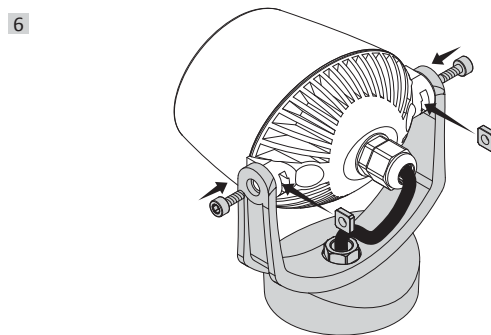

MINITOMMY

MINITOMMY-EL

how to fit the gasket

**TOMMY  
MINITOMMY**  
FLOODLIGHT

MODEL:  
Tommy  
Tommy-EL  
Tommy-SQ  
Minitommy  
Minitommy-EL

**UK CAUTION!** Installation and maintenance procedures must be carried out by a qualified electrician after switching off the electricity supply. Fumagalli company accepts no responsibility for damages caused by incorrect installation, misuse or when used by combining it with spare parts not belonging to the product. Keep the instructions.