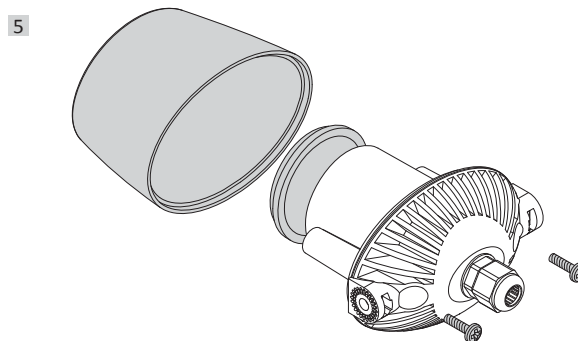

MINITOMMY

MINITOMMY-EL

how to fit the gasket

**TOMMY  
MINITOMMY**  
FLOODLIGHT

MODEL:  
Tommy  
Tommy-EL  
Tommy-SQ  
Minitommy  
Minitommy-EL

**UK CAUTION!** Installation and maintenance procedures must be carried out by a qualified electrician after switching off the electricity supply. Fumagalli company accepts no responsibility for damages caused by incorrect installation, misuse or when used by combining it with spare parts not belonging to the product. Keep the instructions.