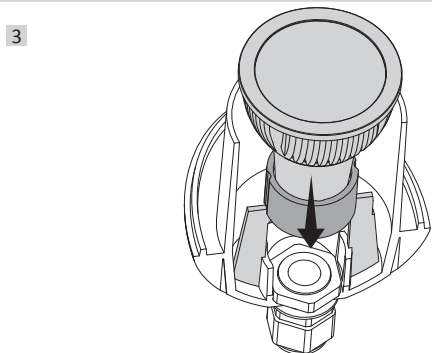

MINITOMMY

MINITOMMY-EL

how to fit the gasket

**TOMMY  
MINITOMMY**  
FLOODLIGHT

MODEL:  
Tommy  
Tommy-EL  
Tommy-SQ  
Minitommy  
Minitommy-EL

**UK CAUTION!** Installation and maintenance procedures must be carried out by a qualified electrician after switching off the electricity supply. Fumagalli company accepts no responsibility for damages caused by incorrect installation, misuse or when used by combining it with spare parts not belonging to the product. Keep the instructions.