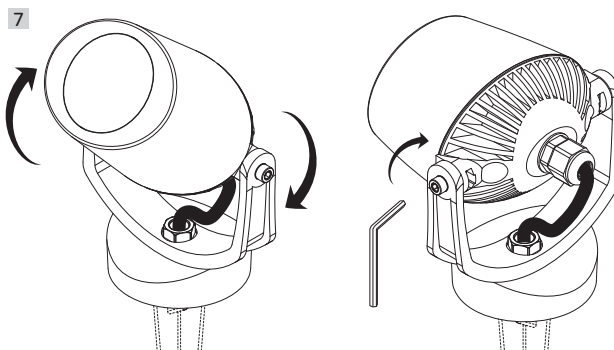

MINITOMMY

MINITOMMY-EL

how to fit the gasket

**TOMMY  
MINITOMMY**  
FLOODLIGHT

MODEL:  
Tommy  
Tommy-EL  
Tommy-SQ  
Minitommy  
Minitommy-EL

**UK CAUTION!** Installation and maintenance procedures must be carried out by a qualified electrician after switching off the electricity supply. Fumagalli company accepts no responsibility for damages caused by incorrect installation, misuse or when used by combining it with spare parts not belonging to the product. Keep the instructions.