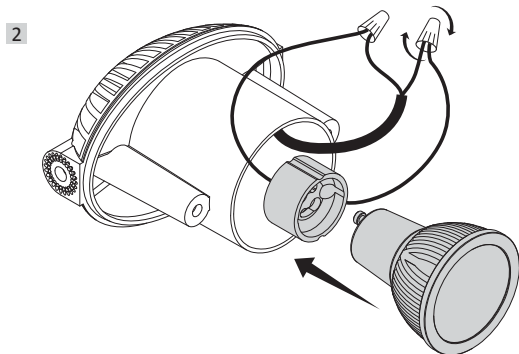

MINITOMMY

MINITOMMY-EL

how to fit the gasket

**TOMMY  
MINITOMMY**  
FLOODLIGHT

MODEL:  
Tommy  
Tommy-EL  
Tommy-SQ  
Minitommy  
Minitommy-EL

**UK CAUTION!** Installation and maintenance procedures must be carried out by a qualified electrician after switching off the electricity supply. Fumagalli company accepts no responsibility for damages caused by incorrect installation, misuse or when used by combining it with spare parts not belonging to the product. Keep the instructions.