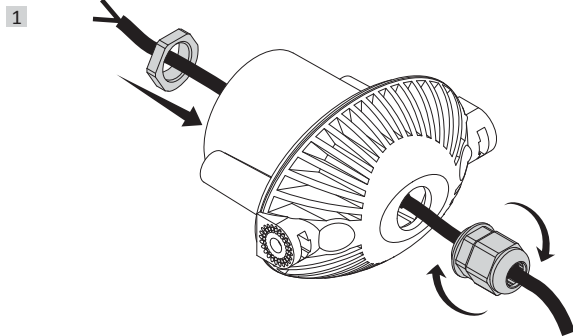

MINITOMMY

MINITOMMY-EL

how to fit the gasket

**TOMMY  
MINITOMMY**  
FLOODLIGHT

MODEL:  
Tommy  
Tommy-EL  
Tommy-SQ  
Minitommy  
Minitommy-EL

**UK CAUTION!** Installation and maintenance procedures must be carried out by a qualified electrician after switching off the electricity supply. Fumagalli company accepts no responsibility for damages caused by incorrect installation, misuse or when used by combining it with spare parts not belonging to the product. Keep the instructions.