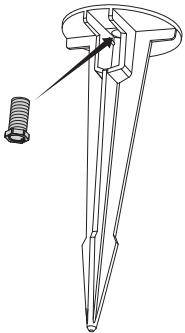

GROUND SPIKE INSTALLATION