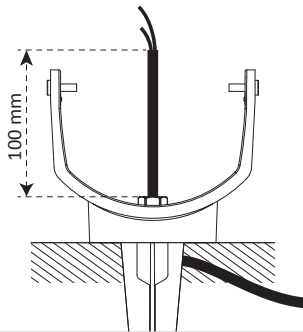

GROUND SPIKE INSTALLATION