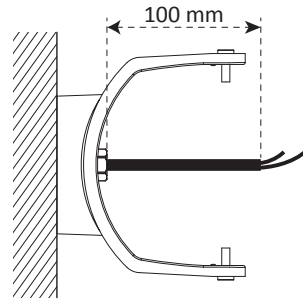

WALL/GROUND/CEILING INSTALLATION