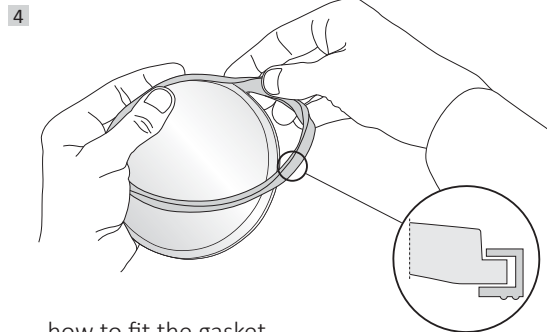

MINITOMMY

MINITOMMY-EL

how to fit the gasket

**TOMMY  
MINITOMMY**  
FLOODLIGHT

MODEL:  
Tommy  
Tommy-EL  
Tommy-SQ  
Minitommy  
Minitommy-EL

**UK CAUTION!** Installation and maintenance procedures must be carried out by a qualified electrician after switching off the electricity supply. Fumagalli company accepts no responsibility for damages caused by incorrect installation, misuse or when used by combining it with spare parts not belonging to the product. Keep the instructions.