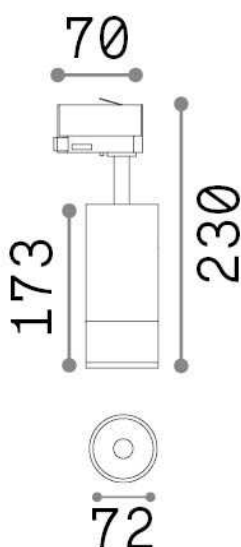

General info

Technical - Spotlights and Tracks

Ean	8021696322100
Item	EOS 25W 4000K ON-OFF BK
Installation	Spotlights and Tracks
Guarantee	5 years
Gross weight	1.16 kg
Volume	0.003276 m ³

Technical info

Net weight	1.1 kg
Insulation class	I
Protection index	IP20
Compliance	CE
Operating temperature	0° ~ +40 °C
Full load efficiency	X
Dimmer	NO, On-Off
Power output	220-240 V AC 50/60 Hz
Power supply	In-built, included Replaceable (by qualified operators only), electronic
Adjustability	vert. 0°-90° , orizz. 0°-355°
Accessories not included	Single connection on-off, Link on-off profile

Source info

Integrated source	Integrated LED module
Replaceable source	Replaceable (by qualified operators only)
Power	25 W
Emission	Direct
Max consumption	max 25,00 W
Features LED	LED COB BRIDGELUX
CCT LED	4000 K
Duration LED (t. 25°C)	30000 h
CRI	> 90
SDCM	3
Light beam	20-55°
Light beam flux	2700 lm
Useful light flux	2430 lm