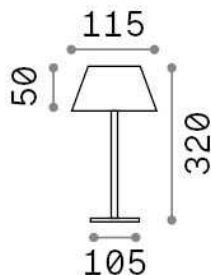

Source info

Integrated source	Integrated LED module
Replaceable source	Replaceable (by qualified operators only)
Power	LED 1,5 W
Emission	Direct
Max consumption	max 1,50 W
Features LED	LED SMD
CCT LED	3000 K
Duration LED (t. 25°C)	30000 h
CRI	> 80
Light beam flux	230 lm
Useful light flux	170 lm
Photobiological risk	EXEMPT
Standby power	< 0.50 W
Bulb included	1 - E14 OLIVA 4W 3000K CRI80 SATIN