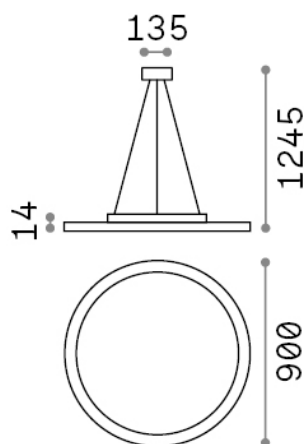

Fly

General info

Indoor - Suspensions

Ean	8021696308029
Item	FLY SLIM SP D90 3000K
Installation	Suspensions
Guarantee	5 years
Gross weight	16 kg
Volume	-

Technical info

Net weight	14.5 kg
Insulation class	I
Protection index	IP40
Compliance	CE
Operating temperature	0° ~ +40 °C
Dimmer	Non-dimmable, On-Off
Power output	220-240 V AC 50/60 Hz
Power supply	In-built, included Replaceable (by qualified operators only), electronic, tridonic/osram
Accessories not included	Dimmable driver, upright module

Source info

Integrated source	Integrated LED module
Replaceable source	Replaceable (by qualified operators only)
Power	65 W
Emission	Direct
Max consumption	max 65,00 W
Features LED	LED SMD SAMSUNG
CCT	3000 K
Duration LED (t. 25°C)	50000 h
CRI	> 80
SDCM	3
Light beam	87°
UGR Maximum	< 19
Light beam flux	9400 lm
Useful light flux	7490 lm
Photobiological risk	1