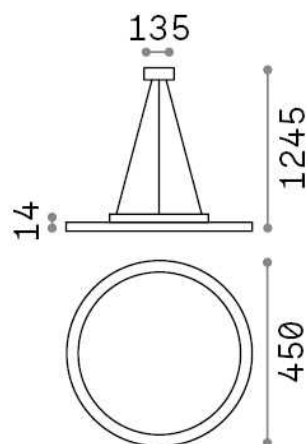

Fly

General info

Indoor - Suspensions

Ean	8021696307992
Item	FLY SLIM SP D45 4000K
Installation	Suspensions
Guarantee	5 years
Gross weight	5.92 kg
Volume	-

Technical info

Net weight	5.25 kg
Insulation class	I
Protection index	IP40
Compliance	CE
Operating temperature	0° ~ +40 °C
Dimmer	Non-dimmable, On-Off
Power output	220-240 V AC 50/60 Hz
Power supply	In-built, included Replaceable (by qualified operators only), electronic, tridonic
Accessories not included	Dimmable driver, upright module

Source info

Integrated source	Integrated LED module
Replaceable source	Replaceable (by qualified operators only)
Power	26 W
Emission	Direct
Max consumption	max 26,00 W
Features LED	LED SMD SAMSUNG
CCT	4000 K
Duration LED (t. 25°C)	50000 h
CRI	> 80
SDCM	3
Light beam	87°
UGR Maximum	< 19
Light beam flux	3900 lm
Useful light flux	3140 lm
Photobiological risk	1