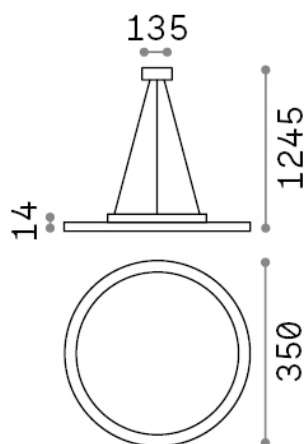

Fly

General info

Indoor - Suspensions

Ean	8021696307978
Item	FLY SLIM SP D35 4000K
Installation	Suspensions
Guarantee	5 years
Gross weight	5.25 kg
Volume	-

Technical info

Net weight	4.2 kg
Insulation class	I
Protection index	IP40
Compliance	CE
Operating temperature	0° ~ +40 °C
Dimmer	Non-dimmable, On-Off
Power output	220-240 V AC 50/60 Hz
Power supply	In-built, included Replaceable (by qualified operators only), electronic, tridonic
Accessories not included	Dimmable driver, upright module

Source info

Integrated source	Integrated LED module
Replaceable source	Replaceable (by qualified operators only)
Power	18 W
Emission	Direct
Max consumption	max 18,00 W
Features LED	LED SMD SAMSUNG
CCT	4000 K
Duration LED (t. 25°C)	50000 h
CRI	> 80
SDCM	3
Light beam	87°
UGR Maximum	< 19
Light beam flux	2800 lm
Useful light flux	2230 lm
Photobiological risk	1